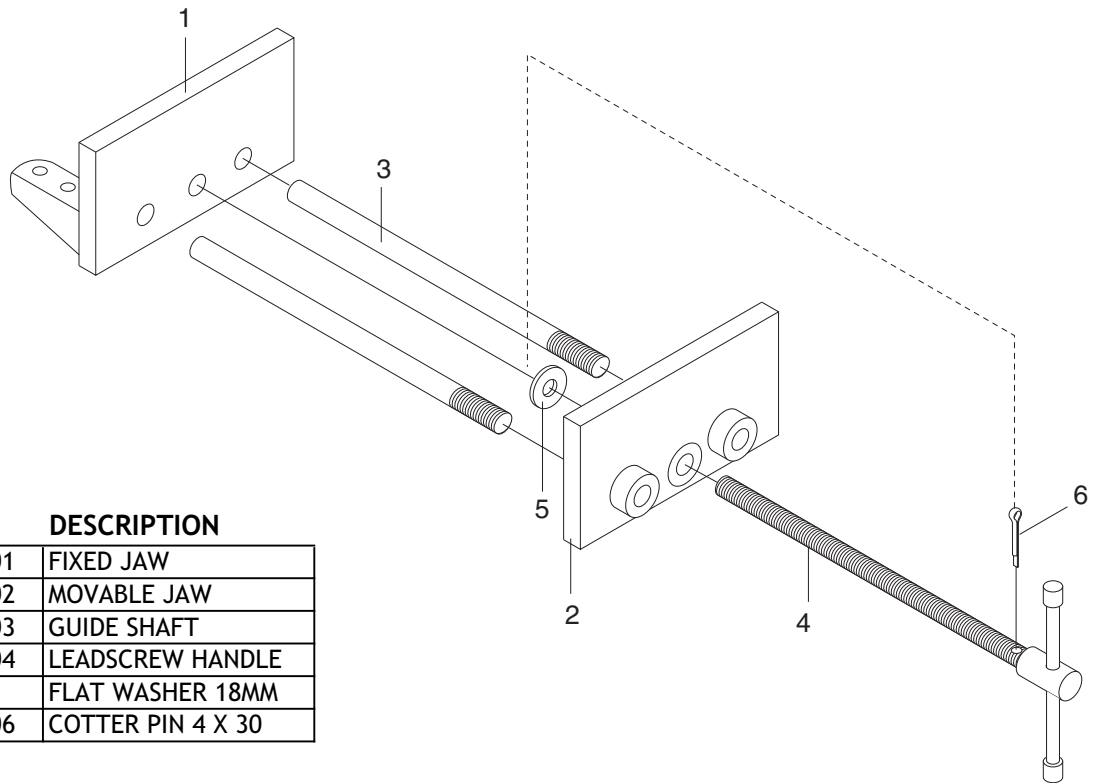

D2256 Parts

REF	PART #	DESCRIPTION
1	XD2256001	FIXED JAW
2	XD2256002	MOVABLE JAW
3	XD2256003	GUIDE SHAFT
4	XD2256004	LEADSCREW HANDLE
5	XPW08M	FLAT WASHER 16MM
6	XD2256006	COTTER PIN 3 X 20
7	XD2256007	DOG
8	XD2256008	FINGER SCREW

D2303 Parts

REF	PART #	DESCRIPTION
1	XD2303001	FIXED JAW
2	XD2303002	MOVABLE JAW
3	XD2303003	GUIDE SHAFT
4	XD2303004	LEADSCREW HANDLE
5	XPW18M	FLAT WASHER 18MM
6	XD2303006	COTTER PIN 4 X 30