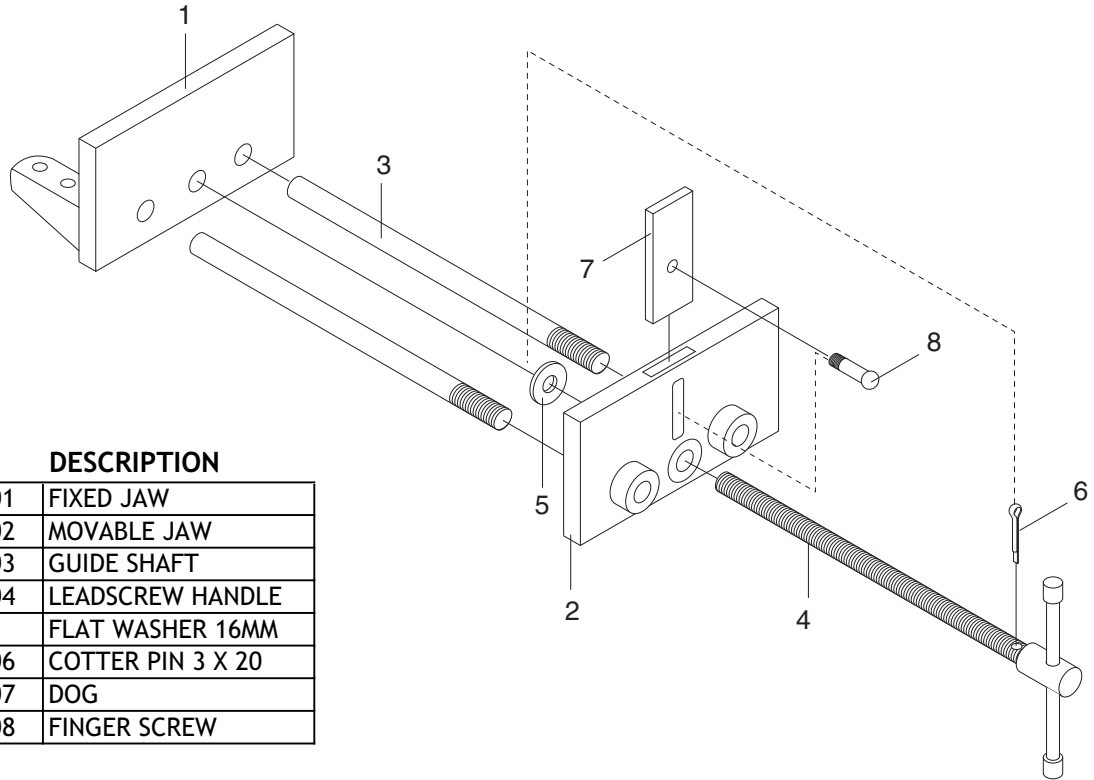

D2256 Parts

REF	PART #	DESCRIPTION
1	XD2256001	FIXED JAW
2	XD2256002	MOVABLE JAW
3	XD2256003	GUIDE SHAFT
4	XD2256004	LEADSCREW HANDLE
5	XPW08M	FLAT WASHER 16MM
6	XD2256006	COTTER PIN 3 X 20
7	XD2256007	DOG
8	XD2256008	FINGER SCREW

D2303 Parts

REF	PART #	DESCRIPTION
1	XD2303001	FIXED JAW
2	XD2303002	MOVABLE JAW
3	XD2303003	GUIDE SHAFT
4	XD2303004	LEADSCREW HANDLE
5	XPW18M	FLAT WASHER 18MM
6	XD2303006	COTTER PIN 4 X 30