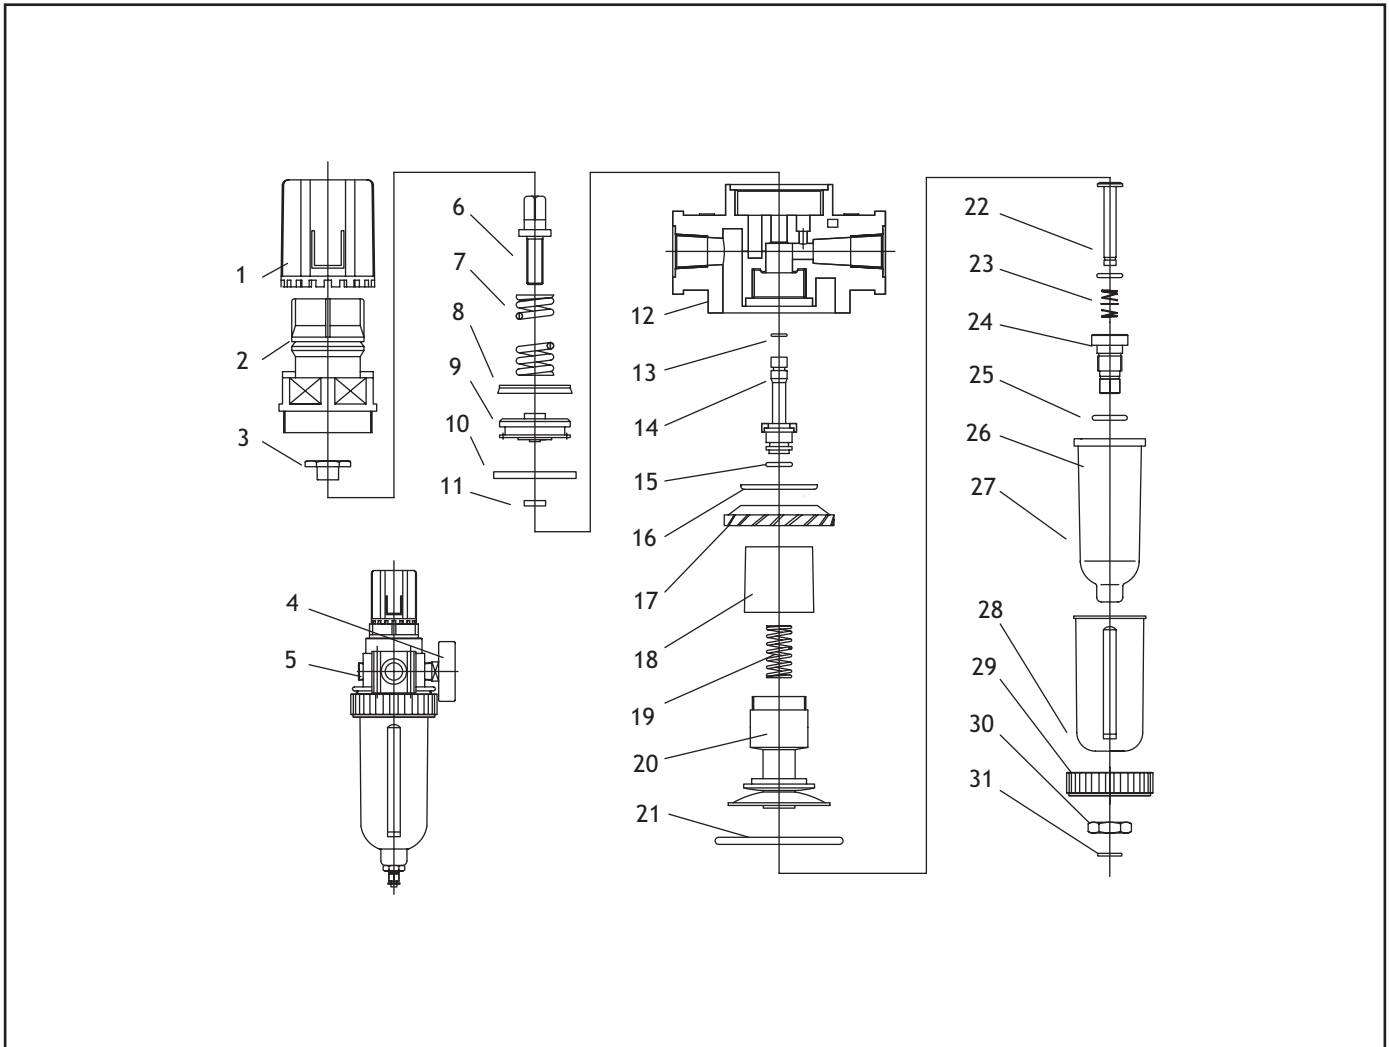

# D3271 Parts Diagram

REF	PART #	DESCRIPTION
1	XD3271001	PRESSURE ADJ. REVOLVER
2	XD3271002	REVOLVER SEAT
3	XD3271003	SCREW CAP ADJ.
4	XD3271004	BAROMETER
5	XD3271005	SPECIAL SET SCREW 10MM
6	XD3271006	BOLT ADJ.
7	XD3271007	COMPRESSED SPRING
8	XD3271008	SEALING WASHER (YX)
9	XD3271009	PISTON
10	XD3271010	RECTANGLE WASHER
11	XD3271011	RECTANGLE WASHER
12	XD3271012	SEAT
13	XD3271013	O-RING
14	XD3271014	PRESSURE ADJ. POLE
15	XD3271015	O-RING
16	XD3271016	HALF O-RING

REF	PART #	DESCRIPTION
17	XD3271017	FILTER COVER
18	XD3271018	FILTER WEB
19	XD3271019	SPRING
20	XD3271020	FILTER SET
21	XD3271021	O-RING
22	XD3271022	EMIT WATER PIN
23	XD3271023	O-RING
24	XD3271024	EMIT WATER SPRING
25	XD3271025	EMIT WATER SEAT
26	XD3271026	O-RING
27	XD3271027	OUTER SLEEVE
28	XD3271028	COLLAR
29	XD3271029	OUTER SLEEVE
30	XD3271030	EMIT WATER NUT
31	XPEC02M	E-CLIP 4MM