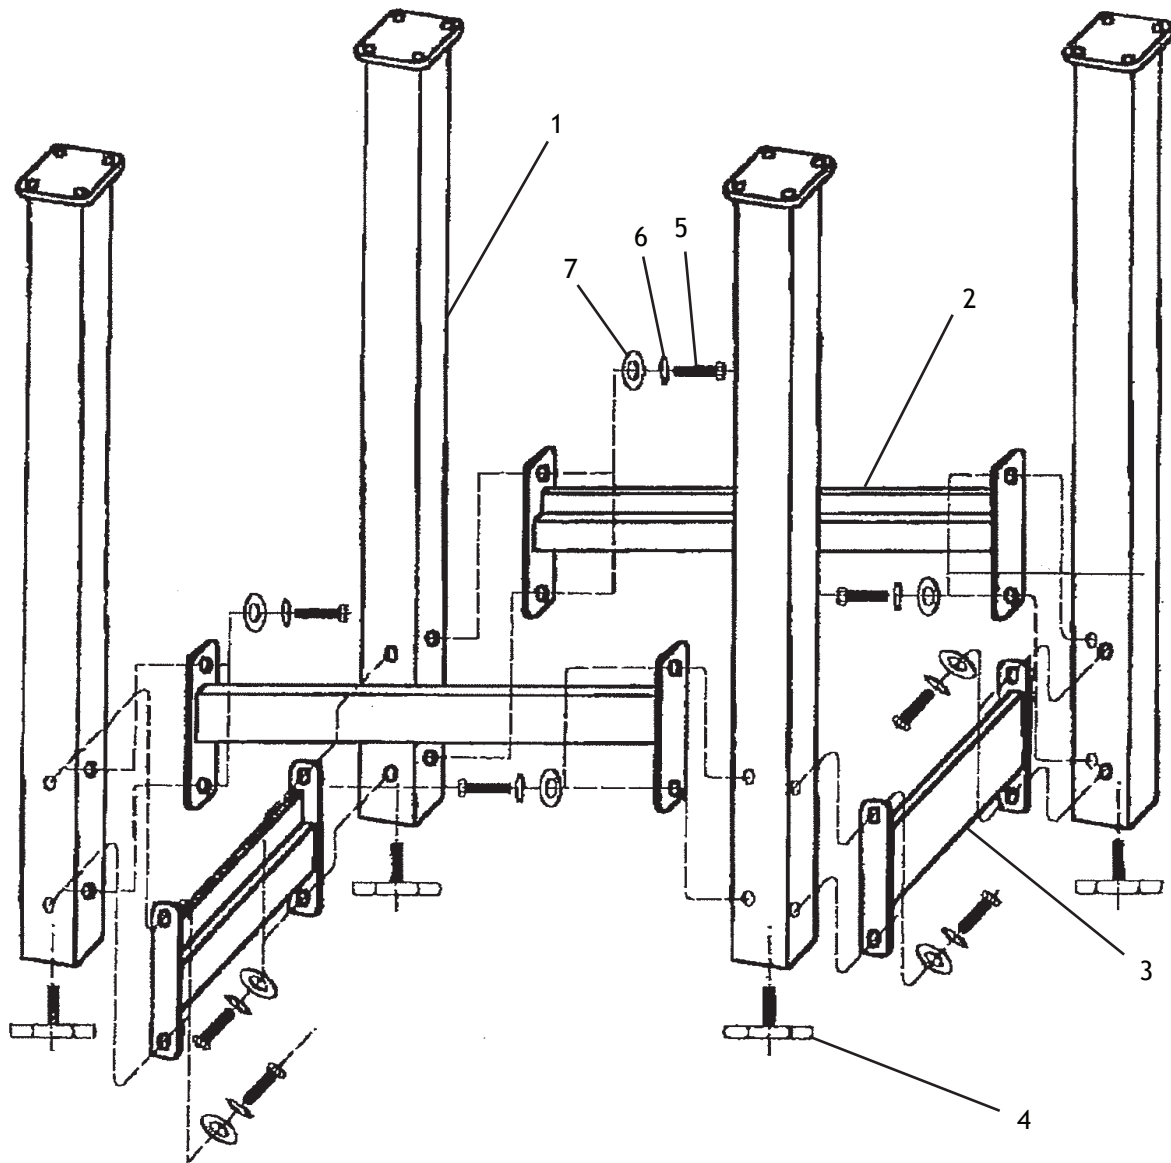

Model D3304  
Compact Workbench  
Leg System  
Parts List

Phone #: (360) 734-3482 • Online Tech Support: tech-support@shopfox.biz • Web: www.shopfox.biz

REF	PART #	DESCRIPTION
1	XD3304001	LEG
2	XD3304002	LONG BRACE
3	XD3304003	SHORT BRACE
4	XD2910002	ADJUSTABLE RUBBER FOOT

REF	PART #	DESCRIPTION
5	XPB25M	HEX BOLT M12-1.75 X 25
6	XPLW05M	LOCK WASHER 12MM
7	XPW06M	FLAT WASHER 12MM

**COPYRIGHT © NOVEMBER, 2010 BY WOODSTOCK INTERNATIONAL, INC.**

**WARNING: NO PORTION OF THIS MANUAL MAY BE REPRODUCED IN ANY SHAPE OR FORM WITHOUT**