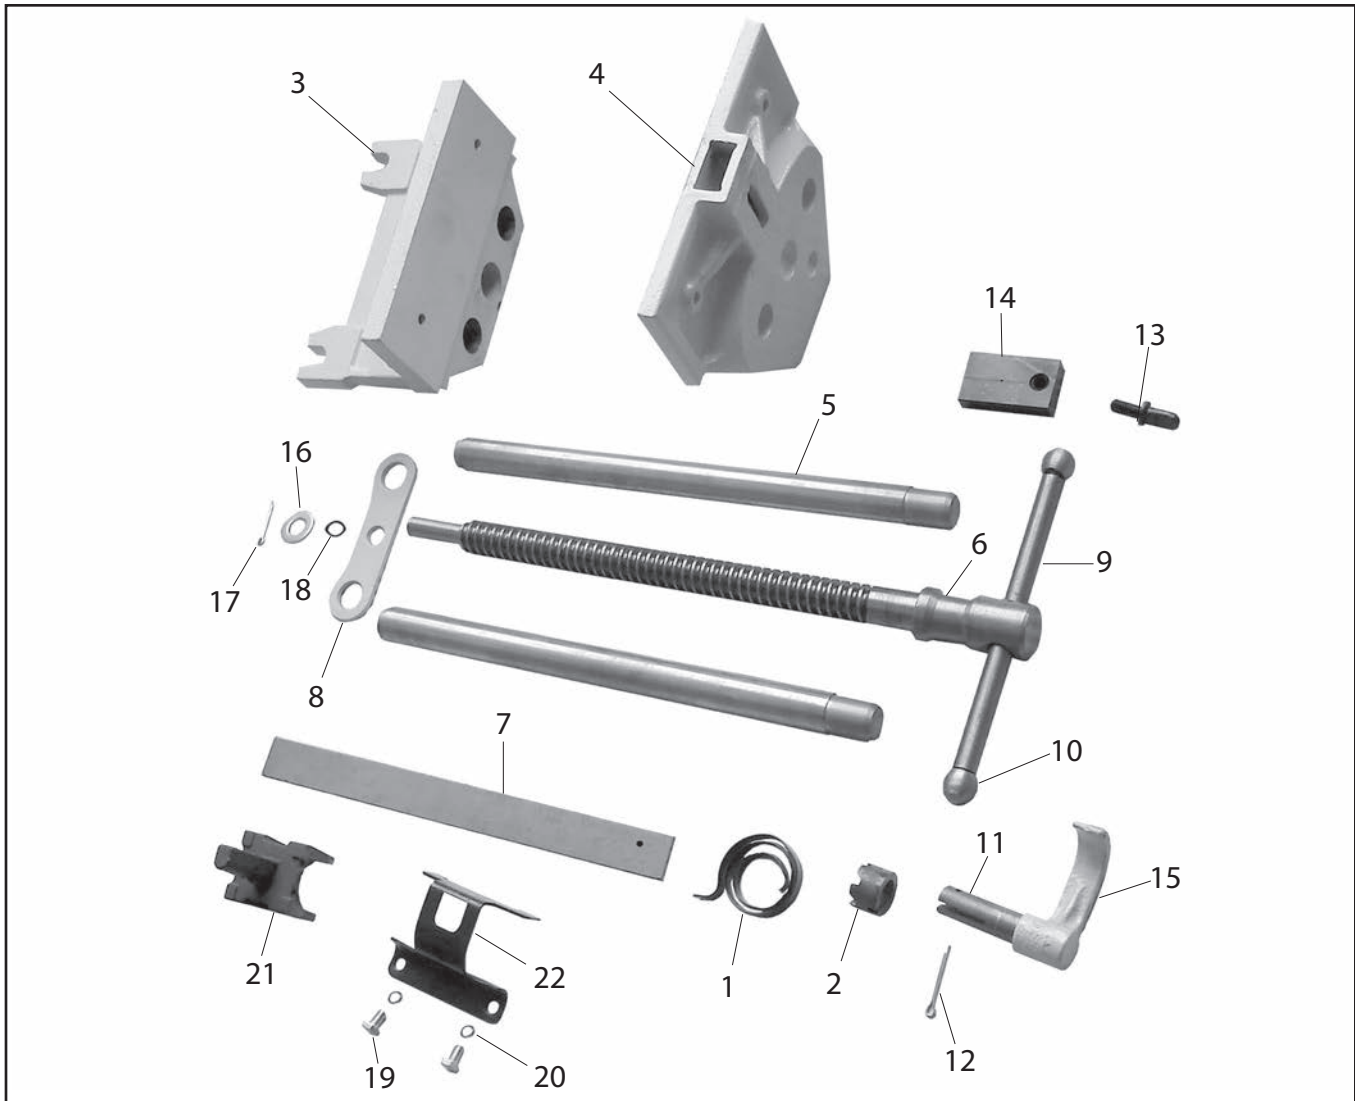

D4327 Parts

Parts breakdown provided for reference only. Not all parts shown are available for purchase.

REF	PART #	DESCRIPTION
1	XD4327001	FLAT COIL SPRING 4 X 3
2	XD4327002	SLOTTED NUT M12-1.75
3	XD4327003	FIXED HOUSING 180 X 160 X 30
4	XD4327004	SLIDING HOUSING 110 X 110 X 180
5	XD4327005	GUIDE ROD 22 X 320
6	XD4327006	LEADSCREW 33 X 400
7	XD4327007	TORSION BAR 26 X 285 X 2
8	XD4327008	GUIDE ROD SUPPORT
9	XD4327009	HANDLE BAR W/KNOB
10	XD4327010	REMOVABLE HANDLE KNOB
11	XD4327011	RETAINER FORK

REF	PART #	DESCRIPTION
12	XPS08M	PHLP HD SCR M5-.8 X 12
13	XD4327013	FINGER BOLT M8-1.25 X 20
14	XD4327014	LOCK DOG 50 X 25 X 10
15	XD4327015	QUICK RELEASE LEVER
16	XPW06M	FLAT WASHER 12MM
17	XD4327017	COTTER PIN 3 X 40
18	XD4327018	WAVY WASHER 12MM
19	XPB04M	HEX BOLT M6-1 X 10
20	XPLW03M	LOCK WASHER 6MM
21	XD4327021	QUICK RELEASE HALF NUT
22	XD4327022	HALF NUT HOUSING BRACKET