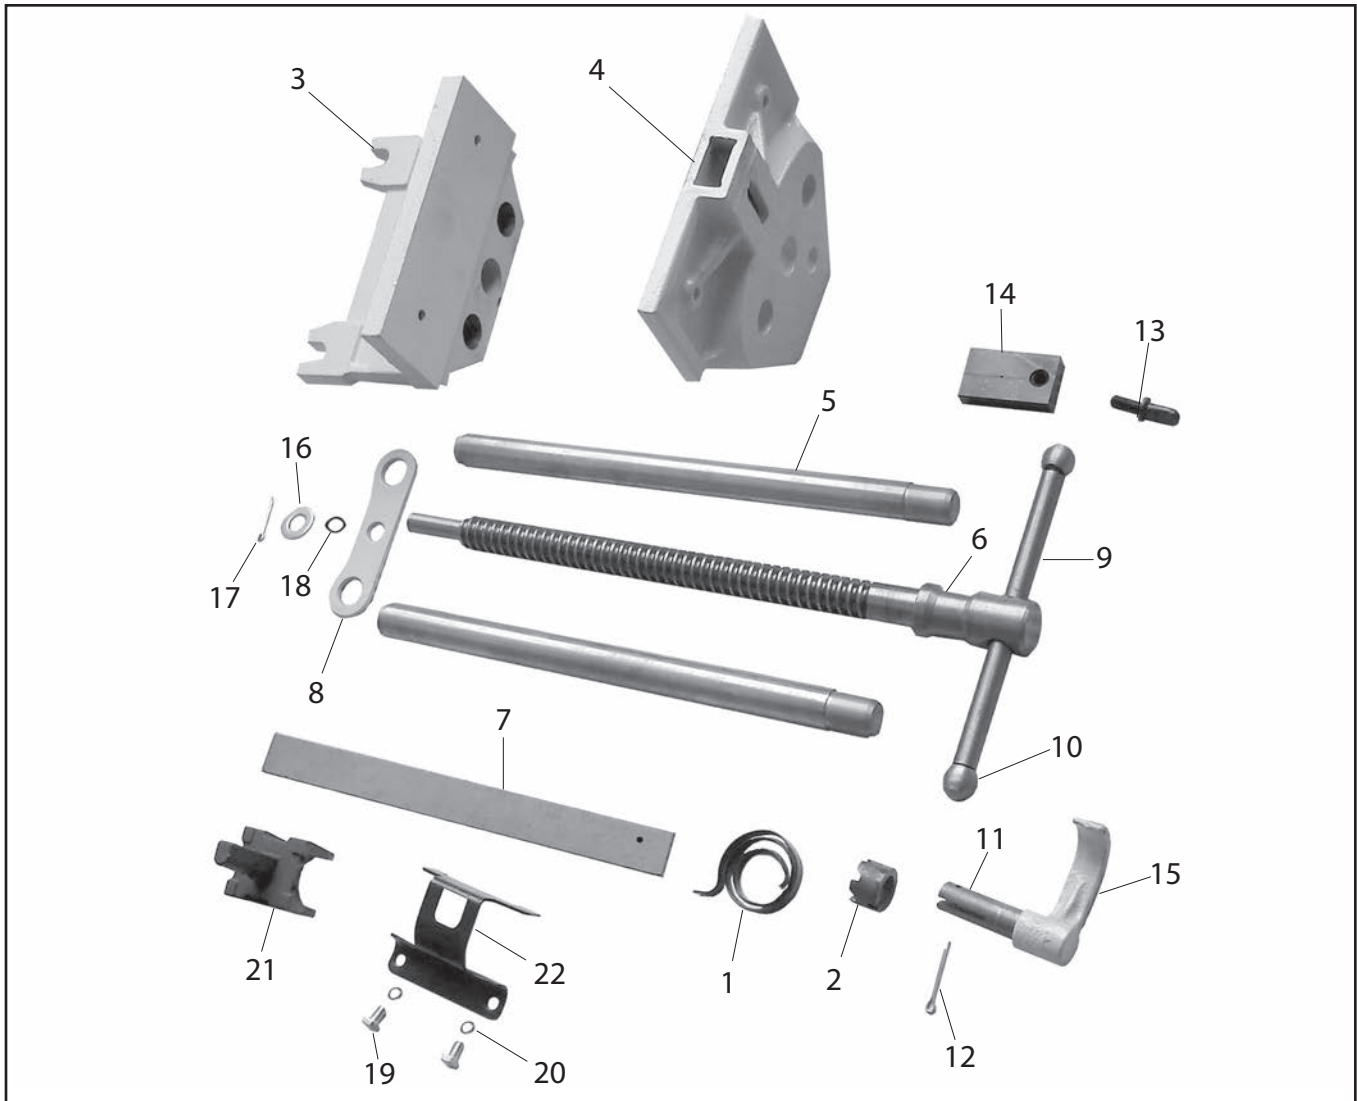

D4328 Parts

Parts breakdown provided for reference only. Not all parts shown are available for purchase.

REF	PART #	DESCRIPTION
1	XD4327001	FLAT COIL SPRING 4 X 3
2	XD4327002	SLOTTED NUT M12-1.75
3	XD4328003	FIXED HOUSING 230 X 160 X 30
4	XD4328004	SLIDING HOUSING 230 X 110 X 110
5	XD4328005	GUIDE ROD 22 X 380
6	XD4328006	LEADSCREW 33 X 460
7	XD4328007	TORSION BAR 26 X 335 X 2
8	XD4328008	GUIDE ROD SUPPORT
9	XD4328009	HANDLE BAR W/KNOB
10	XD4327010	REMOVABLE HANDLE KNOB
11	XD4327011	RETAINER FORK

REF	PART #	DESCRIPTION
12	XPS08M	PHLP HD SCR M5-.8 X 12
13	XD4327013	FINGER BOLT M8-1.25 X 20
14	XD4327014	LOCK DOG 50 X 25 X 10
15	XD4327015	QUICK RELEASE LEVER
16	XPW06M	FLAT WASHER 12MM
17	XD4327017	COTTER PIN 3 X 40
18	XD4327018	WAVY WASHER 12MM
19	XPB04M	HEX BOLT M6-1 X 10
20	XPLW03M	LOCK WASHER 6MM
21	XD4327021	QUICK RELEASE HALF NUT
22	XD4327022	HALF NUT HOUSING BRACKET