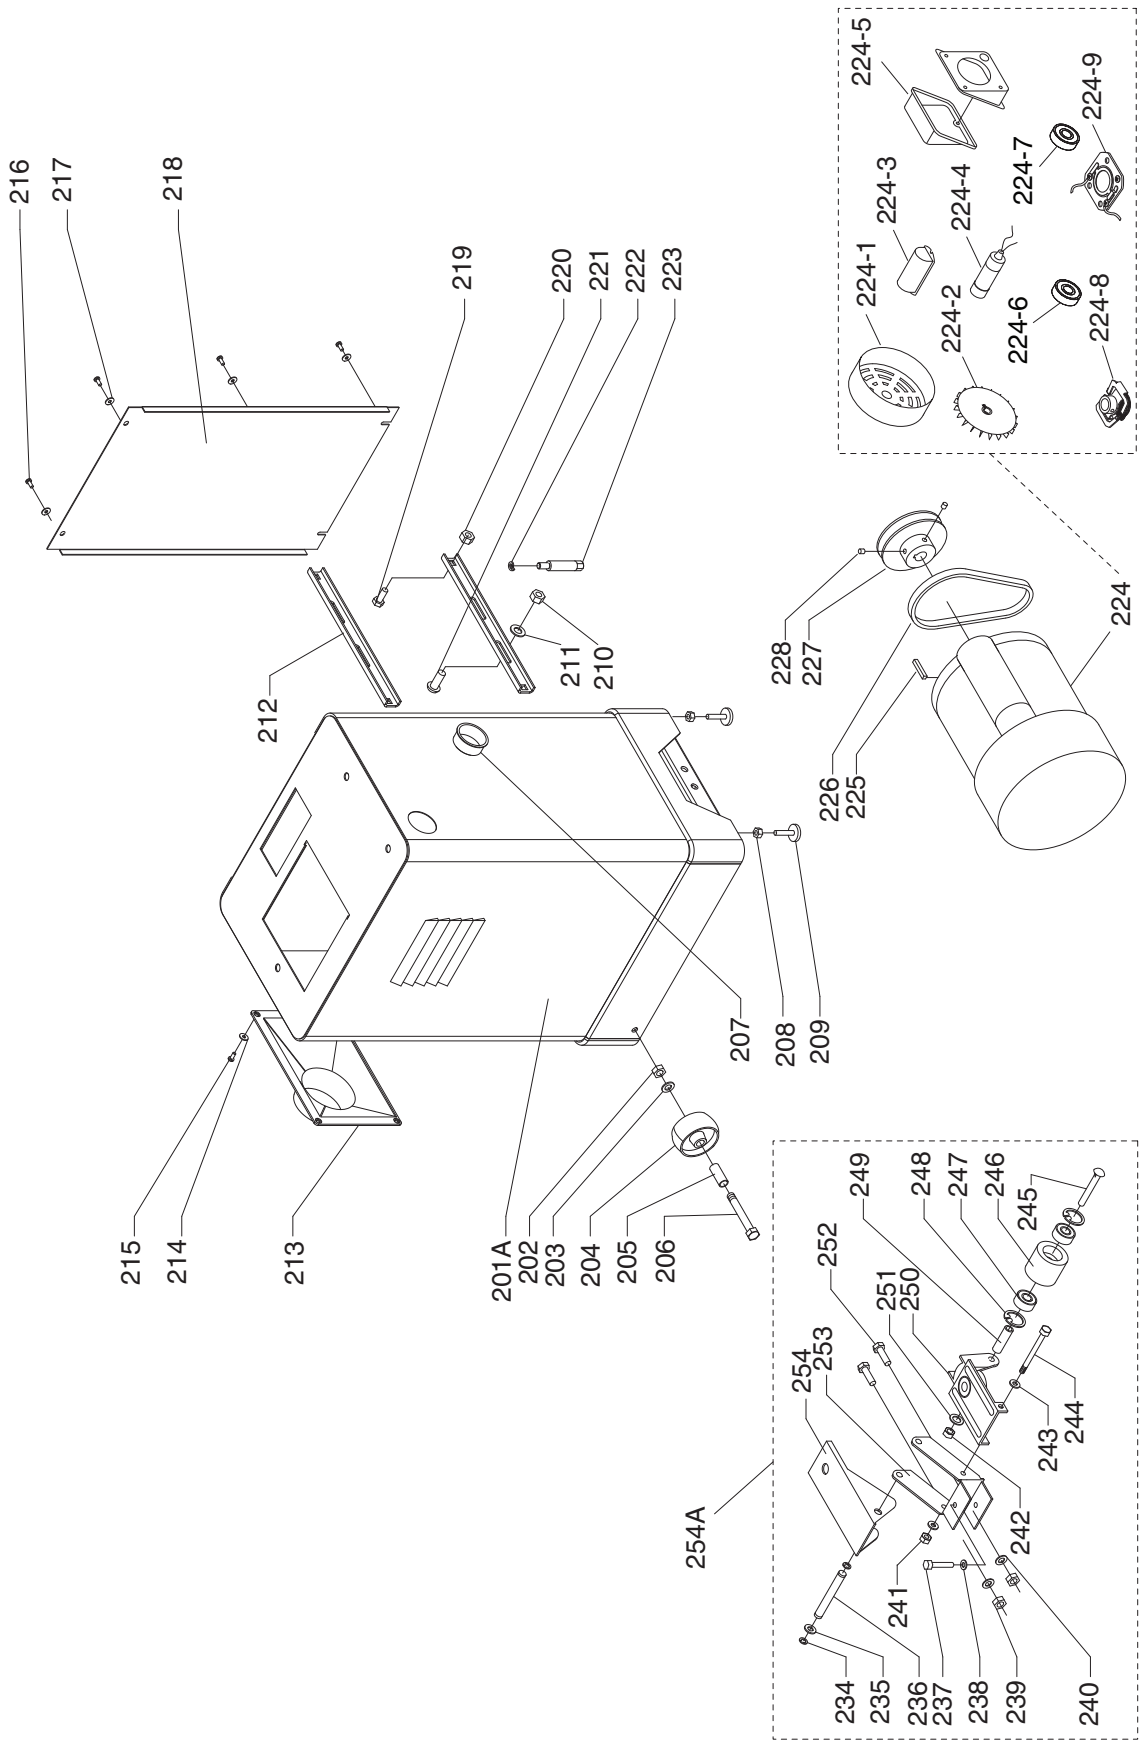

G0452 Base

G0452 Base

REF	PART #	DESCRIPTION
201A	P0452201A	WHITE CABINET V2.08.07
202	P0452202	HEX NUT M8-1.25
203	P0452203	FLAT WASHER 8MM
204	P0452204	UNIVERSAL WHEEL 78MM DIA
205	P0452205	SLEEVE
206	P0452206	CAP SCREW M5-.8 X 10
207	P0452207	STRAIN RELIEF
208	P0452208	HEX NUT 3/8-16
209	P0452209	RUBBER FOOT
210	P0452210	HEX NUT 5/16-18
211	P0452211	FLAT WASHER 10MM
212	P0452212	MOTOR MOUNT BRACKET
213	P0452213	DUST CHUTE
214	P0452214	FLAT WASHER 3MM
215	P0452215	BUTTON HD CAP SCR M5-.8 X 16
216	P0452216	BUTTON HD CAP SCR M5-.8 X 16
217	P0452217	FLAT WASHER 5MM
218	P0452218	CABINET REAR COVER
219	P0452219	HEX BOLT 5/16-18 X 3/4
220	P0452220	HEX NUT 5/16-18
221	P0452221	CARRIAGE BOLT 5/16-18 X 1
222	P0452222	LOCK WASHER 10MM
223	P0452223	CAP SCREW M10-1.5 X 20
224	P0452224	MOTOR 1HP 120V 1-PH
224-1	P0452224-1	FAN COVER
224-2	P0452224-2	MOTOR FAN
224-3	P0452224-3	CAPACITOR COVER
224-4	P0452224-4	S CAPACITOR 200M 125V 1-1/2 X 2-3/4
224-5	P0452224-5	JUNCTION BOX
224-6	P0452224-6	BALL BEARING 6204ZZ

REF	PART #	DESCRIPTION
224-7	P0452224-7	BALL BEARING 6204ZZ
224-8	P0452224-8	CENTRIFUGAL SWITCH 20MM-3450
224-9	P0452224-9	CONTACT PLATE 20MM
225	P0452225	KEY 5 X 5 X 30
226	P0452226	V-BELT A38
227	P0452227	MOTOR PULLEY
228	P0452228	SET SCREW M6-1 X 6
234	P0452234	EXT RETAINING RING 9MM
235	P0452235	FLAT WASHER 12MM
236	P0452236	SHAFT 12MM
237	P0452237	HEX BOLT M8-1.25 X 50
238	P0452238	FLAT WASHER 8MM
239	P0452239	HEX NUT M10-1.5
240	P0452240	FLAT WASHER 10MM
241	P0452241	HEX NUT M8-1.25
242	P0452242	LOCK NUT M12-1.75
243	P0452243	FLAT WASHER 8MM
244	P0452244	HEX BOLT M8-1.25 X 100
245	P0452245	TROLLEY WHEEL BOLT
246	P0452246	TROLLEY WHEEL
247	P0452247	BALL BEARING 6202-2RS
248	P0452248	INT RETAINING RING 35MM
249	P0452249	TROLLEY WHEEL SLEEVE
250	P0452250	TROLLEY UNIVERSAL KIT
251	P0452251	FLAT WASHER 10MM
252	P0452252	HEX BOLT M10-1.5 X 55
253	P0452253	BRACKET
254	P0452254	PEDAL
254A	P0452254A	PEDAL ASSEMBLY