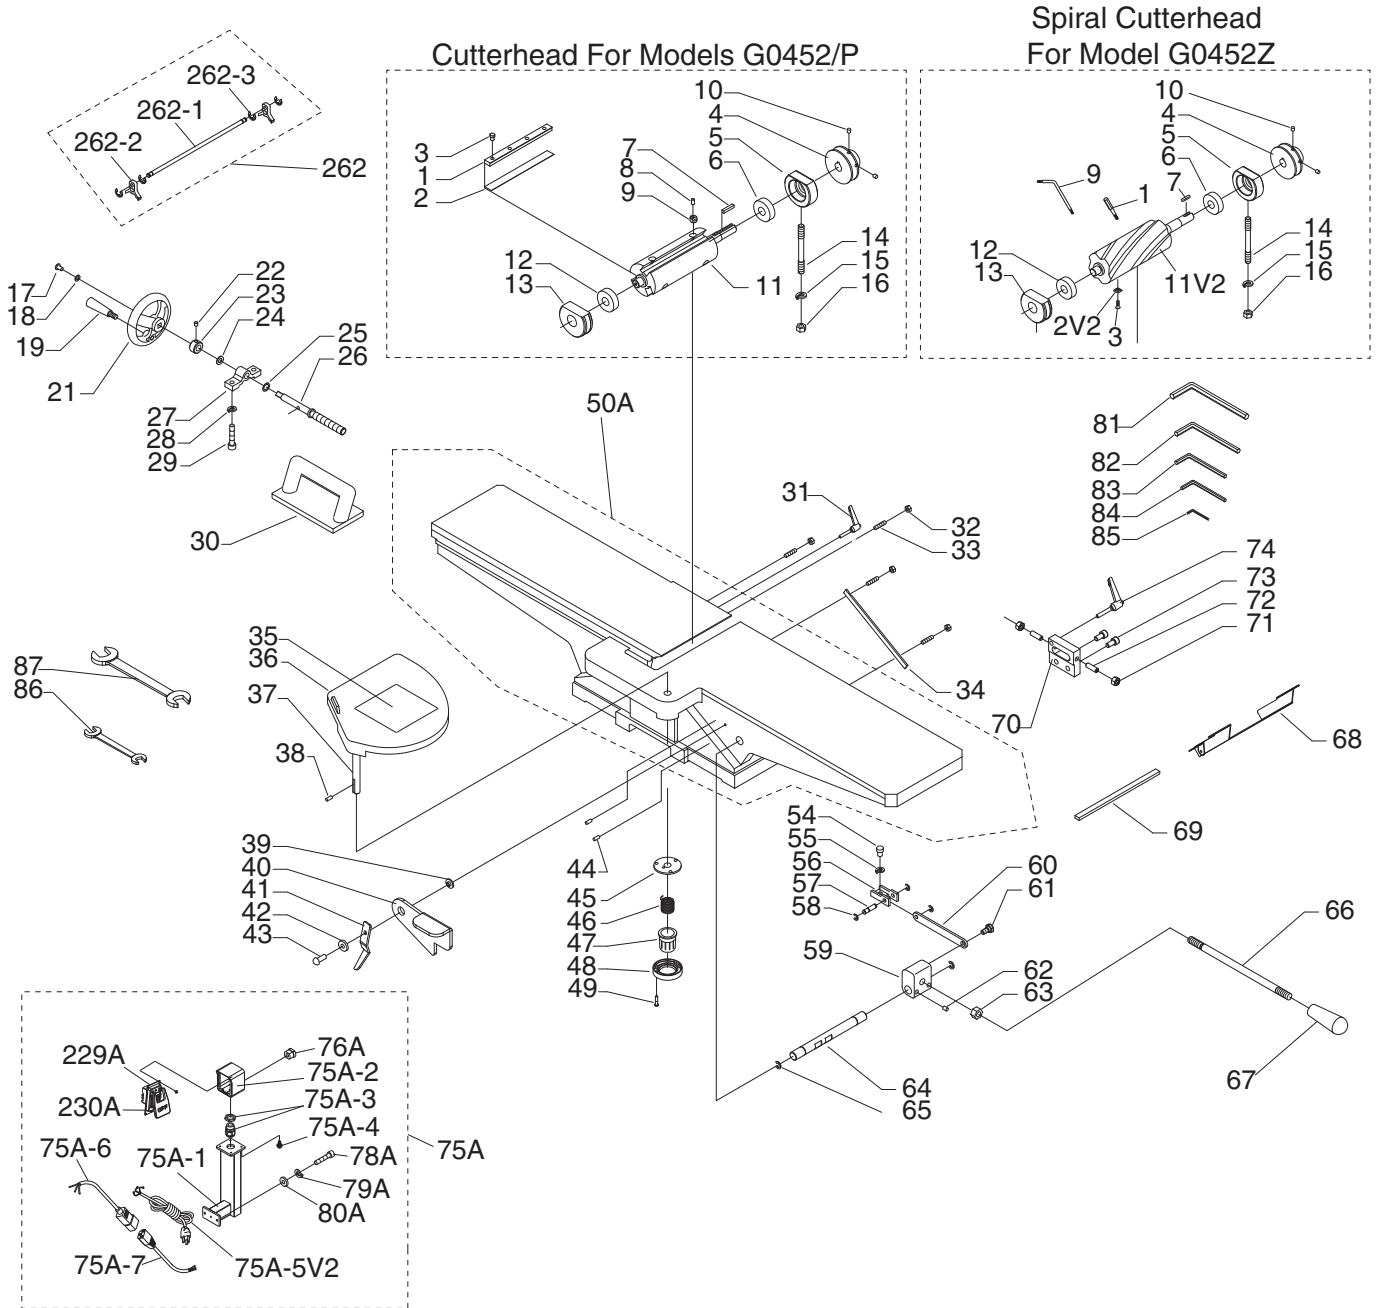

SECTION 9: PARTS

Table

Please Note: We do our best to stock replacement parts whenever possible, but we cannot guarantee that all parts shown here are available for purchase. Call (800) 523-4777 or visit our online parts store at www.grizzly.com to check for availability.

G0452 Table

REF	PART #	DESCRIPTION
1	P0452001	GIB
1	P0452Z001	DRIVER BIT TORX T20
2	P0452002	KNIVES 6 X 5/8 X 1/8 3-PC SET
2V2	P0452Z002V2	INDEXABLE CARBIDE INSERT 10PK
3	P0452003	GIB SCREW
3	P0452Z003	INSERT SCREW TORX T20 M6-1 X 15
4	P0452004	CUTTERHEAD PULLEY
5	P0452005	RIGHT PILLOW BLOCK
6	P0452006	BALL BEARING 6203-2RS
7	P0452007	KEY 5 X 5 X 30
8	P0452008	SET SCREW M5-.8 X 12
9	P0452009	CUTTERHEAD NUT
9	P0452Z009	L-WRENCH TORX T20
10	P0452010	SET SCREW M6-1 X 10
11	P0452011	CUTTERHEAD 6" 3-KNIFE
11V2	P0452Z011V2	SPIRALCUTTERHEAD 6" V2.04.15
12	P0452012	BALL BEARING 6202-2RS
13	P0452013	LEFT PILLOW BLOCK
14	P0452014	STUD-DE M10-1.5 X 100, 24
15	P0452015	LOCK WASHER 10MM
16	P0452016	HEX NUT M10-1.5
17	P0452017	BUTTON HD CAP SCR M6-1 X 12
18	P0452018	FLAT WASHER 6MM
19	P0452019	HANDLE
21	P0452021	HANDWHEEL
22	P0452022	SET SCREW M6-1 X 6
23	P0452023	LOCK COLLAR
24	P0452024	FLAT WASHER 12MM
25	P0452025	FLAT WASHER 12MM
26	P0452026	LEADSCREW
27	P0452027	LEADSCREW BRACKET
28	P0452028	LOCK WASHER 8MM
29	P0452029	CAP SCREW M8-1.25 X 50
30	P0452030	PUSH BLOCK
31	P0452031	LOCK HANDLE
32	P0452032	HEX NUT M6-1
33	P0452033	SET SCREW M6-1 X 25
34	P0452034	TABLE GIB
35	P0452035	CUTTERHEAD GUARD LABEL
36	P0452036	CUTTERHEAD GUARD
37	P0452037	POST W/SLOT
38	P0452038	SET SCREW M3-.5 X 10
39	P0452039	SPACER
40	P0452040	INFEED TABLE STOP
41	P0452041	POINTER
42	P0452042	FLAT WASHER 4MM
43	P0452043	BUTTON HD CAP SCR M4-.7 X 16
44	P0452044	ROLL PIN 4 X 20
45	P0452045	END PLATE
46	P0452046	TORSION SPRING
47	P0452047	SPRING HOUSING
48	P0452048	RETAINER
49	P0452049	BUTTON HD CAP SCR M4-.7 X 16

REF	PART #	DESCRIPTION
50A	P0452050A	TABLE ASSY W/BASE
54	P0452054	CAP SCREW M8-1.25 X 15
55	P0452055	LOCK WASHER 8MM
56	P0452056	PIVOT ARM BRACKET
57	P0452057	CAPTIVE PIN
58	P0452058	EXT RETAINING RING 5MM
59	P0452059	LEVER HUB
60	P0452060	PIVOT LINK
61	P0452061	PIVOT LINK STEP BOLT
62	P0452062	SET SCREW M8-1.25 X 8
63	P0452063	HEX NUT M12-1.75
64	P0452064	INFEED PIVOT SHAFT
65	P0452065	E-CLIP 12MM
66	P0452066	LEVER ROD
67	P0452067	HANDLE
68	P0452068	DUST CHUTE
69	P0452069	SEAL
70	P0452070	CLAMP PLATE
71	P0452071	HEX NUT M8-1.25
72	P0452072	SET SCREW M8-1.25 X 25
73	P0452073	CAP SCREW M8-1.25 X 16
74	P0452074	LOCK LEVER
75	P0452075	SWITCH MOUNTING BRACKET V1.03.05
75A	P0452075A	CONTROL PEDESTAL ASSY V2.07.07
75A-1	P0452075A-1	PEDESTAL ARM V2.07.07
75A-2	P0452075A-2	SWITCH BOX V2.07.07
75A-3	P0452075A-3	STRAIN RELIEF 13.5MM V2.07.07
75A-4	P0452075A-4	FLANGE BOLT M6-1 X 16
75A-5	P0452075A-5	POWER CORD 14G 3W 72" 5-15P
75A-6	P0452075A-6	SWITCH CORD
75A-7	P0452075A-7	MOTOR CORD
76	P0452076	STRAIN RELIEF V1.03.05
76A	P0452076A	STRAIN RELIEF V2.07.07
77	P0452077	BUTTON HD CAP SCR M5-.8 X 12
78	P0452078	CAP SCREW M10-1.5 X 25
78A	P0452078A	CAP SCREW M8-1.25 X 25
79	P0452079	LOCK WASHER 10MM
79A	P0452079A	LOCK WASHER 8MM
80	P0452080	FLAT WASHER 10MM
80A	P0452080A	FLAT WASHER 8MM
81	P0452081	HEX WRENCH 8MM
82	P0452082	HEX WRENCH 6MM
83	P0452083	HEX WRENCH 4MM
84	P0452084	HEX WRENCH 3MM
85	P0452085	HEX WRENCH 2.5MM
86	P0452086	WRENCH 8 X 10MM OPEN-END
87	P0452087	WRENCH 12 X 14MM OPEN-END
229A	P0452229A	SWITCH PLATE V2.07.07
230A	P0452230A	START/STOP SWITCH KEDU HY56 V2.07.07
262	P0452262	KNIFE SETTING JIG ASSEMBLY
262-1	P0452262-1	KNIFE JIG ROD
262-1	P0452262-1	KNIFE JIG ROD
262-3	P0452262-3	E-CLIP 9MM