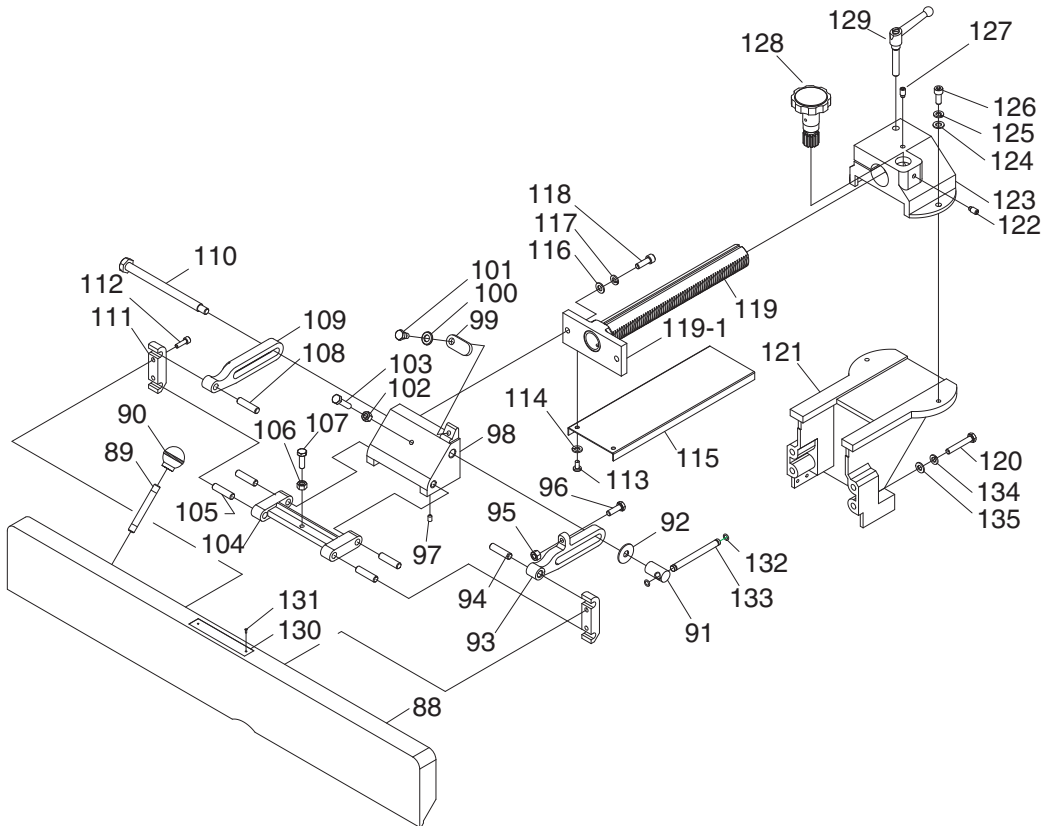

G0452 Fence

REF	PART #	DESCRIPTION
88	P0452088	FENCE
89	P0452089	LEVER ROD
90	P0452090	BALL KNOB
91	P0452091	HANDLE HUB
92	P0452092	FLAT WASHER 4MM
93	P0452093	RIGHT BRACKET
94	P0452094	DOWEL PIN
95	P0452095	HEX NUT M8-1.25
96	P0452096	HEX BOLT M8-1.25 X 25
97	P0452097	SET SCREW M6-1 X 10
98	P0452098	FENCE BRACKET
99	P0452099	ANGLE STOP
100	P0452100	FLAT WASHER 8MM
101	P0452101	SHOULDER BOLT M8-1.25 X 15
102	P0452102	HEX NUT M8-1.25
103	P0452103	HEX BOLT M8-1.25 X 25
104	P0452104	FENCE SUPPORT
105	P0452105	DOWEL PIN
106	P0452106	HEX NUT M8-1.25
107	P0452107	HEX BOLT M8-1.25 X 25
108	P0452108	DOWEL PIN
109	P0452109	LEFT BRACKET
110	P0452110	FENCE BRACKET BOLT
111	P0452111	REAR CLAMP
112	P0452112	CAP SCREW M6-1 X 20

REF	PART #	DESCRIPTION
113	P0452113	PHLP HD SCR M6-1 X 12
114	P0452114	LOCK WASHER 6MM
115	P0452115	FENCE CUTTERHEAD GUARD
116	P0452116	FLAT WASHER 8MM
117	P0452117	LOCK WASHER 8MM
118	P0452118	CAP SCREW M8-1.25 X 25
119	P0452119	FENCE RAM
119-1	P0452119-1	RAM PLATE
120	P0452120	CAP SCREW M8-1.25 X 60
121	P0452121	FENCE SUPPORT BRACKET
122	P0452122	SET SCREW M8-1.25 X 12
123	P0452123	RAM BRACKET
124	P0452124	FLAT WASHER 8MM
125	P0452125	LOCK WASHER 8MM
126	P0452126	CAP SCREW M8-1.25 X 20
127	P0452127	SET SCREW M8-1.25 X 12
128	P0452128	KNOB BOLT
129	P0452129	LOCK LEVER
130	P0452130	FENCE WARNING LABEL
131	P0452131	ALUMINUM RIVET
132	P0452132	O-RING 5.8 X 1.9 P6
133	P0452133	LOCK LEVER BAR
134	P0452134	LOCK WASHER 8MM
135	P0452135	FLAT WASHER 8MM