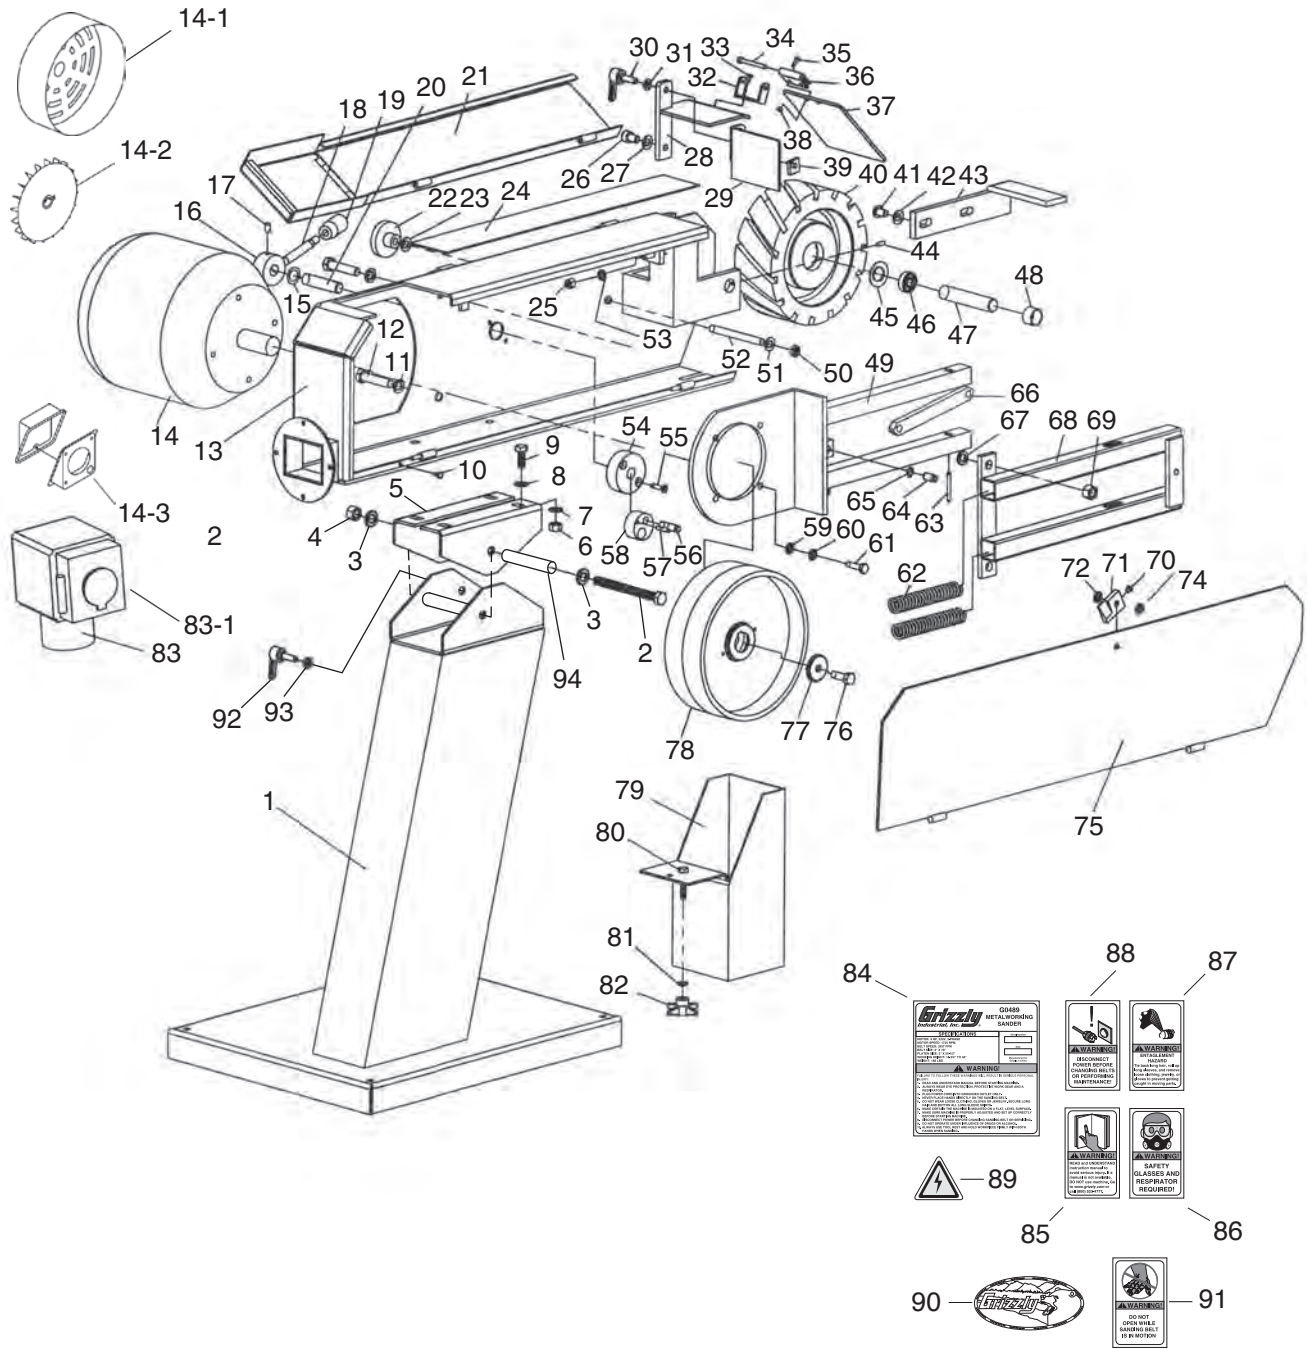

G0489 Parts Breakdown

⚠️ WARNING

Safety labels warn about machine hazards and ways to prevent injury. The owner of this machine **MUST** maintain the original location and readability of the labels on the machine. If any label is removed or becomes unreadable, **REPLACE** that label before using the machine again. Contact Grizzly at (800) 523-4777 or www.grizzly.com to order new labels.