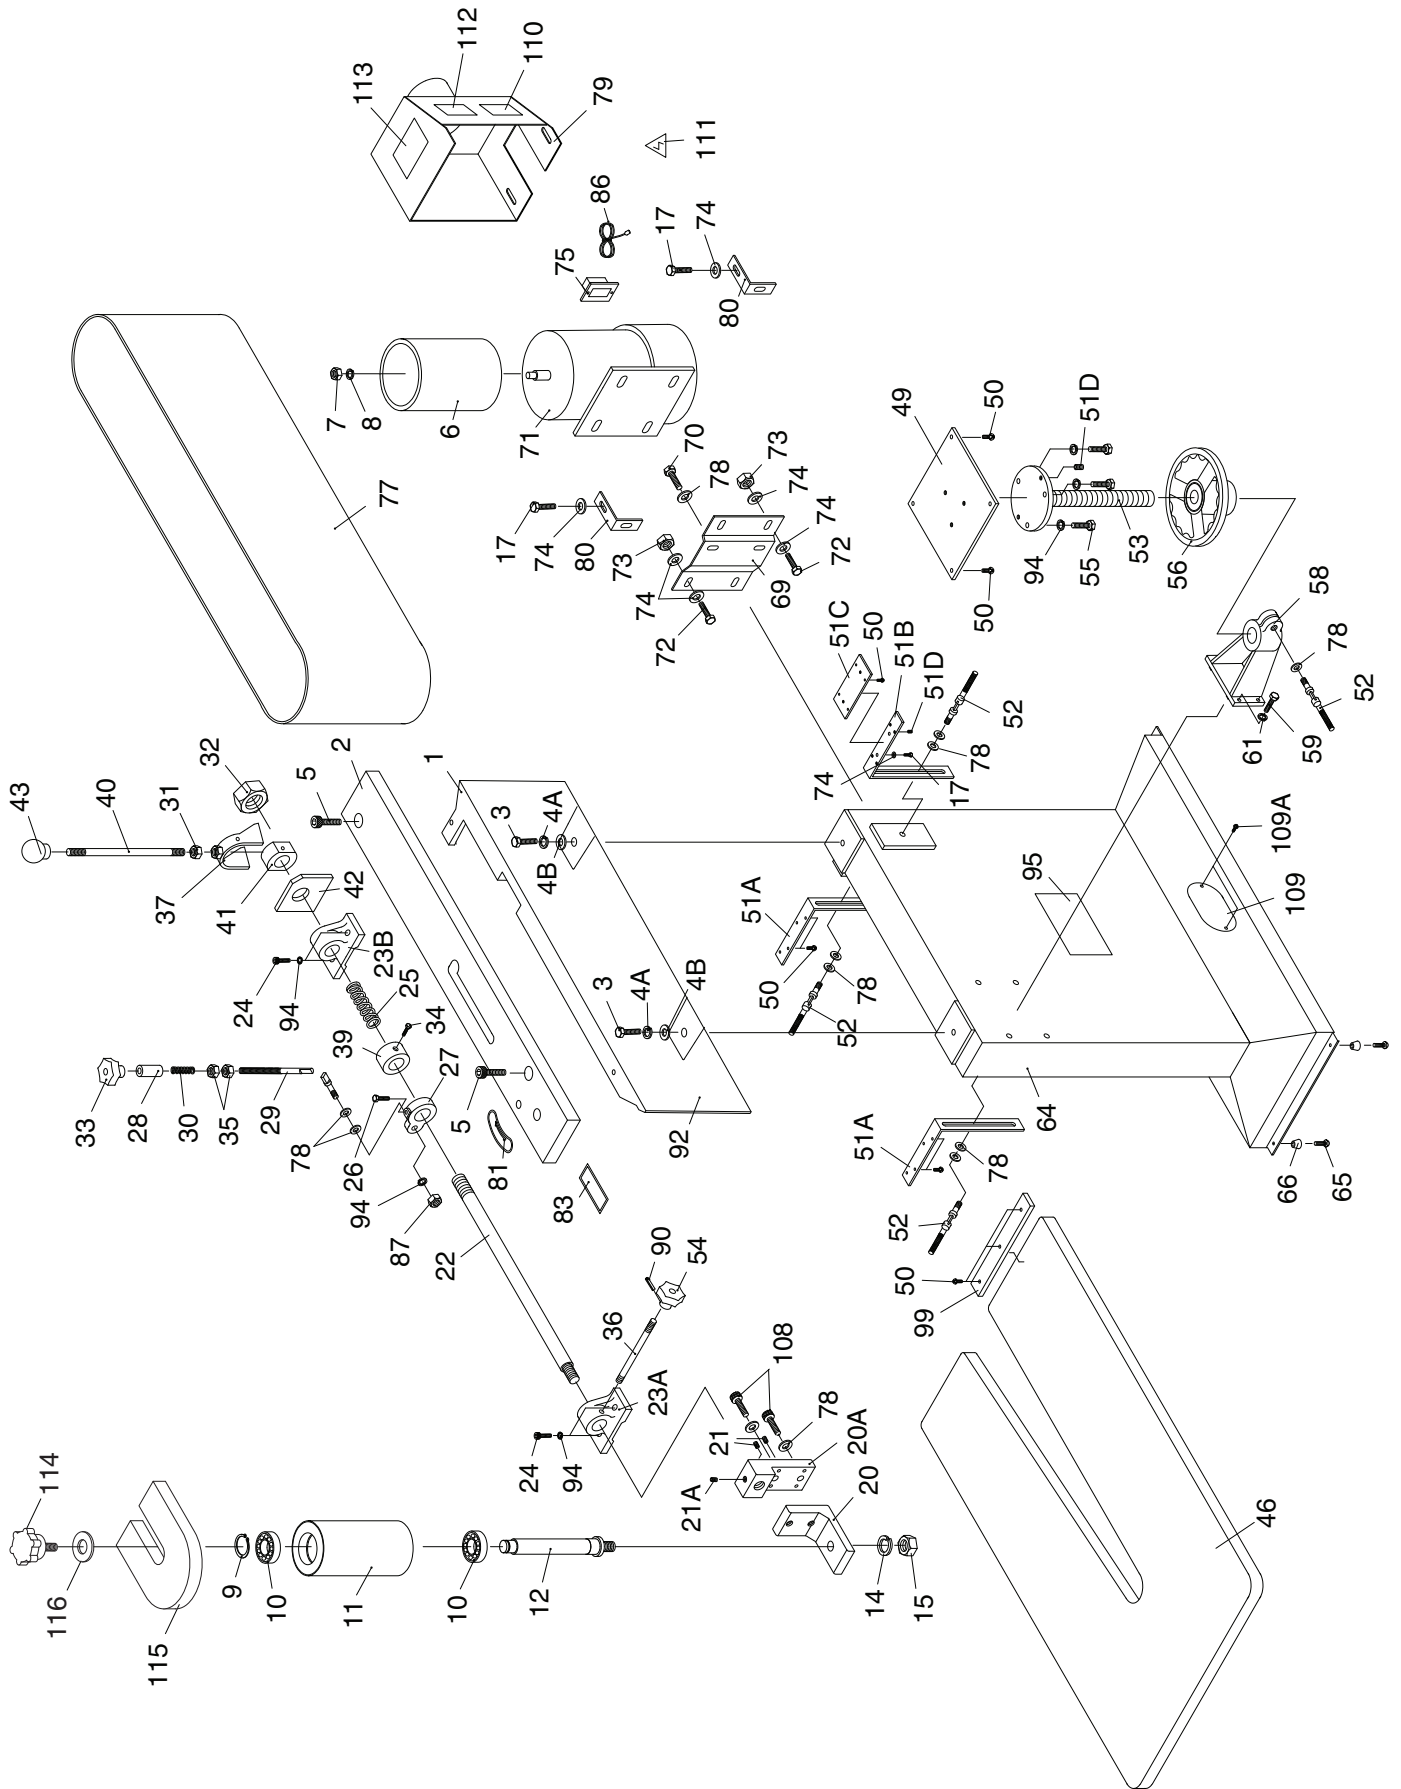

Parts Breakdown and List

REF	PART #	DESCRIPTION
1	P0512001	PLATEN
2	P0512002	PLATEN COVER
3	PB16	HEX BOLT 3/8"-16 X 1 1/2"
4A	PLW06M	LOCK WASHER 10MM
4B	PW02	FLAT WASHER 3/8"
5	PSB14	CAP SCREW 3/8"-16 X 1"
6	P0512006	DRIVER ROLLER
7	PN09	HEX NUT 5/8"-18
8	PLW10M	LOCK WASHER 16MM
9	PR08M	EXT RETAINING RING 19MM
10	P0512010	BALL BEARING R12-Z
11	P0512011	RUBBER IDLER ROLLER
12	P0512012	ROLLER AXLE
14	PLW10M	LOCK WASHER 16MM
15	PN04	HEX NUT 5/8"-11
17	PB09	HEX BOLT 5/16"-18 X 1/2"
20	P0512020	ROLLER SUPPORT BRACKET
20A	P0512020A	ROLLER BLOCK BRACKET
21	PSS10	SET SCREW 1/4"-20 X 5/8"
21A	P0512021A	SPECIAL SCREW 1/4"-20 X 5/8"
22	P0512022	BELT ADJUST SHAFT
23A	P0512023A	ADJUST SHAFT SLIDE (A)
23B	P0512023B	ADJUST SHAFT SLIDE (B)
24	PSB03	CAP SCREW 5/16"-18 X 1
25	P0512025	SPRING
26	PB07	HEX BOLT 5/16"-18 X 3/4"
27	P0512027	ARM CONTROL CASTING
28	P0512028	SLEEVE
29	P0512029	CONTROL SHAFT
30	P0512030	SPRING
31	PN13	HEX NUT 1/2"-13
32	PN22	HEX NUT 1-8
33	P0512033	TILT KNOB 3/8"
34	PB21	HEX BOLT 3/8"-16 X 3/4"
35	PN08	HEX NUT 3/8"-16
36	P0512036	LOCK KNOB STUD 3/8" X 5 3/8"
37	P0512037	SWIVEL ASSEMBLY
39	P0512039	COLLAR
40	P0512040	LEVER
41	P0512041	SWIVEL ASSEMBLY
42	P0512042	PLATE
43	P0512043	HANDLE 1/2"
46	P0512046	TABLE
49	P0512049	PARTITION
50	PHTEK11	PHLP HD TAP SCREW #8 X 3/4"
51A	P0512051A	TABLE SUPP BRACKET (A)
51B	P0512051B	TABLE SUPP BRACKET (B)
51C	P0512051C	ADJUSTMENT PLATE