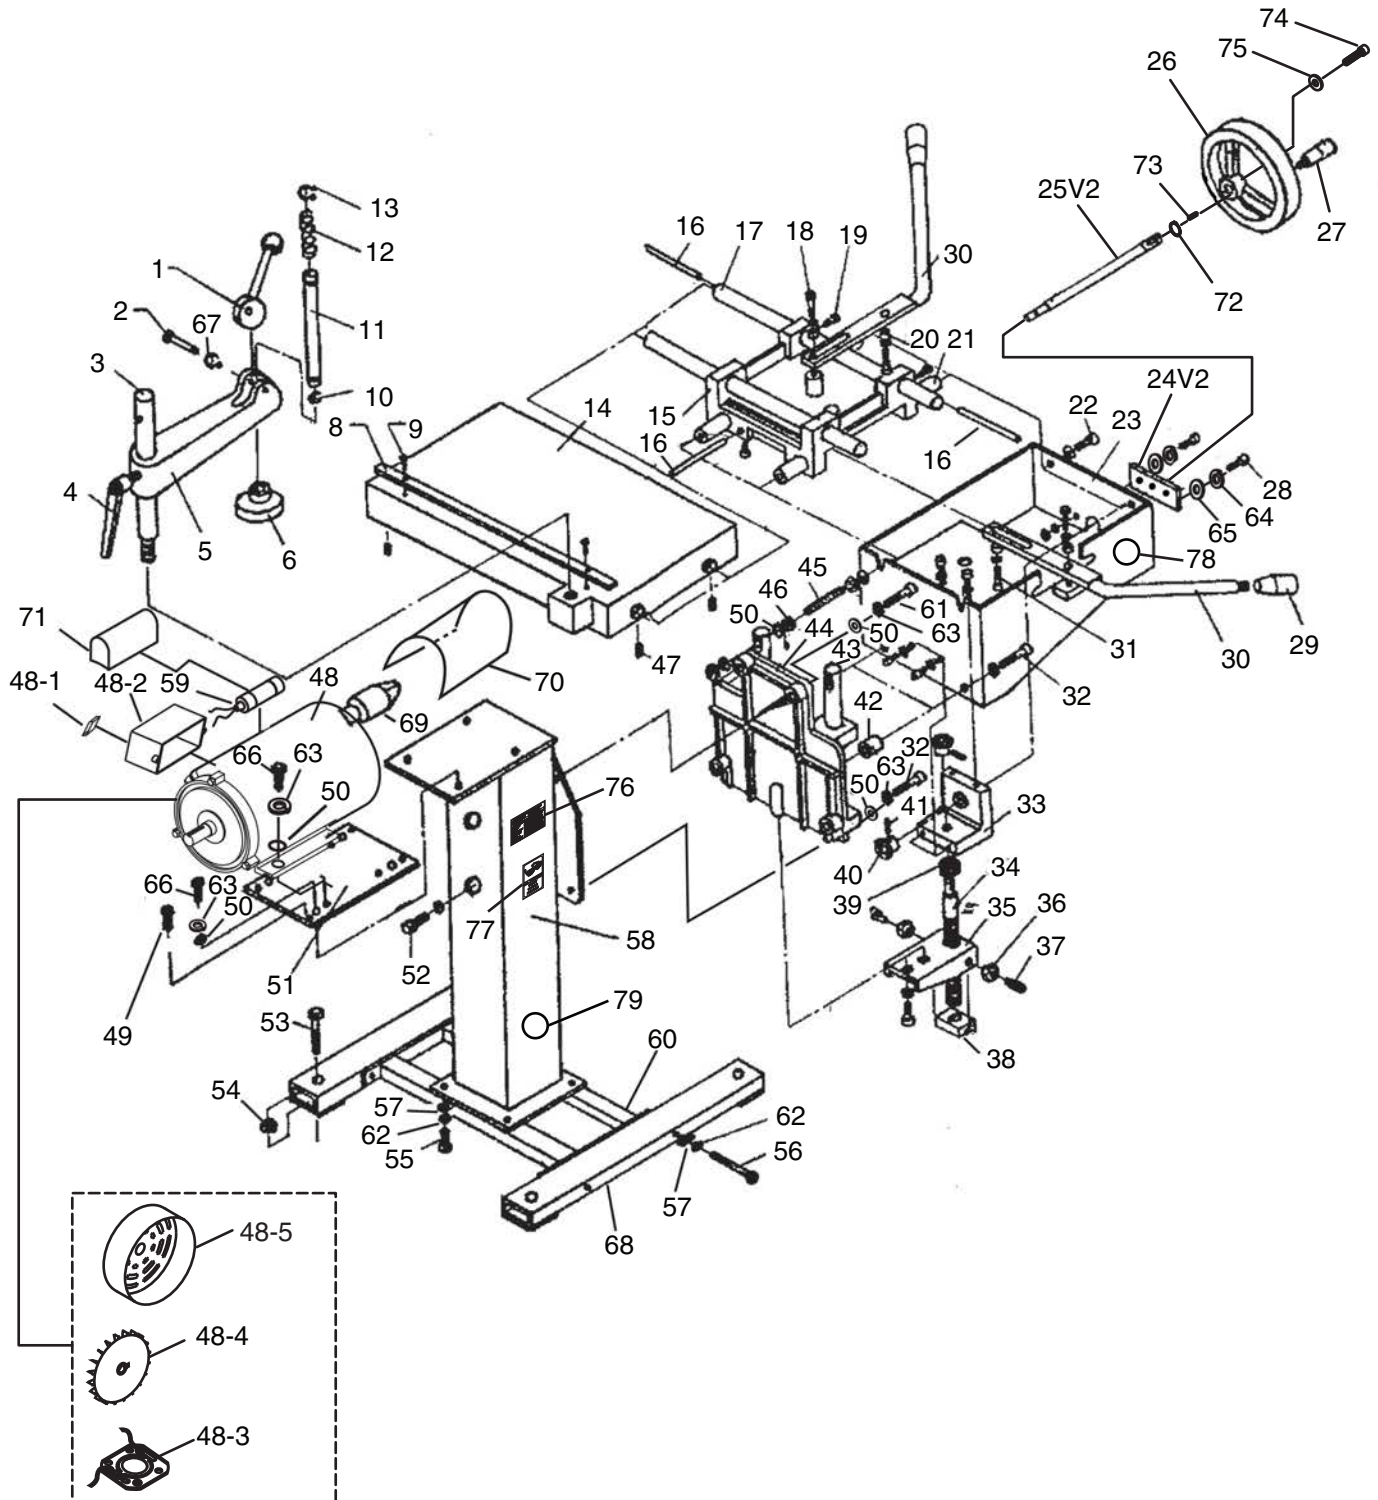

SECTION 9: PARTS

Main Parts Breakdown

Please Note: We do our best to stock replacement parts whenever possible, but we cannot guarantee that all parts shown here are available for purchase. Call (800) 523-4777 or visit our online parts store at www.grizzly.com to check for availability.

Main Parts List

REF	PART #	DESCRIPTION
1	P0540001	ECCENTRIC HAND LEVER
2	P0540002	ALIGNMENT PIN 8 X 43
3	P0540003	COLUMN M16-2 X 20
4	P0540004	LOCK HANDLE M10-1.5 X 25
5	P0540005	HOLD-DOWN CLAMP ARM
6	P0540006	PRESS PLATE
8	P0540008	FENCE
9	PS03M	PHLP HD SCR M6-1 X 8
10	P0540010	BLOCK RING 14MM
11	P0540011	PRESS ROD
12	P0540012	COMPRESSION SPRING .5 X 18 X 55
13	PR02M	EXT RETAINING RING 14MM
14	P0540014	WORK TABLE
15	P0540015	CONNECTING SEAT
16	P0540016	STOP ROD
17	P0540017	X-AXIS SHAFT
18	PB08M	HEX BOLT M6-1 X 20
19	PCAP50M	CAP SCREW M5-.8 X 10
20	P0540020	COVER
21	P0540021	Y-AXIS SHAFT
22	PCAP14M	CAP SCREW M8-1.25 X 20
23	P0540023	TABLE SUPPORT
24V2	P0540024V2	PLATE 12.3MM HOLE V2.01.12
25V2	P0540025V2	ELEVATION HANDWHEEL SHAFT V2.01.12
26	P0540026	ELEVATION HANDWHEEL 125 X 12MM
27	P0540027	HANDWHEEL HANDLE M8-1.25 X 63
28	PCAP01M	CAP SCREW M6-1 X 16
29	P0540029	KNOB M12- 1.75
30	P0540030	HANDLE M12-1.75 X 25
31	PCAP06M	CAP SCREW M6-1 X 25
32	PCAP40M	CAP SCREW M8-1.25 X 35
33	P0540033	L-BRACKET
34	P0540034	VERTICAL LEADSCREW
35	P0540035	LEADSCREW PLATE
36	PN02M	HEX NUT M10-1.5
37	PSS10M	SET SCREW M10-1.5 X 20
38	P0540038	LEADSCREW BLOCK
39	P51100	THRUST BEARING 51100
40	P0540040	GEAR
41	PRP39M	ROLL PIN 4 X 20
42	P0540042	COVER
43	P0540043	Z-AXIS SHAFT

REF	PART #	DESCRIPTION
44	P0540044	TABLE MOUNTING PLATE
45	P0540045	STUD-UDE M12-1.75 X 19, M10-1.5 X 12, 137
46	PN03M	HEX NUT M8-1.25
47	PSS03M	SET SCREW M6-1 X 8
48	P0540A12	MOTOR 3/4HP 110V 1-PH
48-1	P0540048-1	SWITCH
48-2	P0540048-2	WIRING BOX COVER
48-3	P0540048-3	CENTRIFUGAL SWITCH
48-4	P0540048-4	FAN
48-5	P0540048-5	FAN COVER
49	PB07M	HEX BOLT M8-1.25 X 25
50	PW01M	FLAT WASHER 8MM
51	P0540051	MOTOR PLATE
52	PCAP61M	CAP SCREW M10-1.5 X 20
53	PB140M	HEX BOLT M12-1.75 X 70
54	PN09M	HEX NUT M12-1.75
55	PB31M	HEX BOLT M10-1.5 X 40
56	PB23M	HEX BOLT M10-1.5 X 100
57	PW04M	FLAT WASHER 10MM
58	P0540058	STAND
59	P0540059	S CAPACITOR 12M 400V 1-1/4 X 2-3/4
60	P0540060	STAND CROSSBRACE
61	PCAP13M	CAP SCREW M8-1.25 X 30
62	PLW06M	LOCK WASHER 10MM
63	PLW04M	LOCK WASHER 8MM
64	PLW03M	LOCK WASHER 6MM
65	PW03M	FLAT WASHER 6MM
66	PB07M	HEX BOLT M8-1.25 X 25
67	PR39M	EXT RETAINING RING 8MM
68	P0540068	LEG
69	P0540069	CHUCK 3-16MM JT33
70	P0540070	CHUCK GUARD
71	P0540071	CAPACITOR COVER
72	PR03M	EXT RETAINING RING 12MM
73	PK48M	KEY 4 X 4 X 20
74	PCAP50M	CAP SCREW M5-.8 X 10
75	PW02M	FLAT WASHER 5MM
76	P0540076	MACHINE ID LABEL
77	PLABEL-11A	SAFETY GLASSES LABEL
78	PPAINT-1	GRIZZLY GREEN TOUCH-UP PAINT
79	P0540075	BLACK TOUCH-UP PAINT