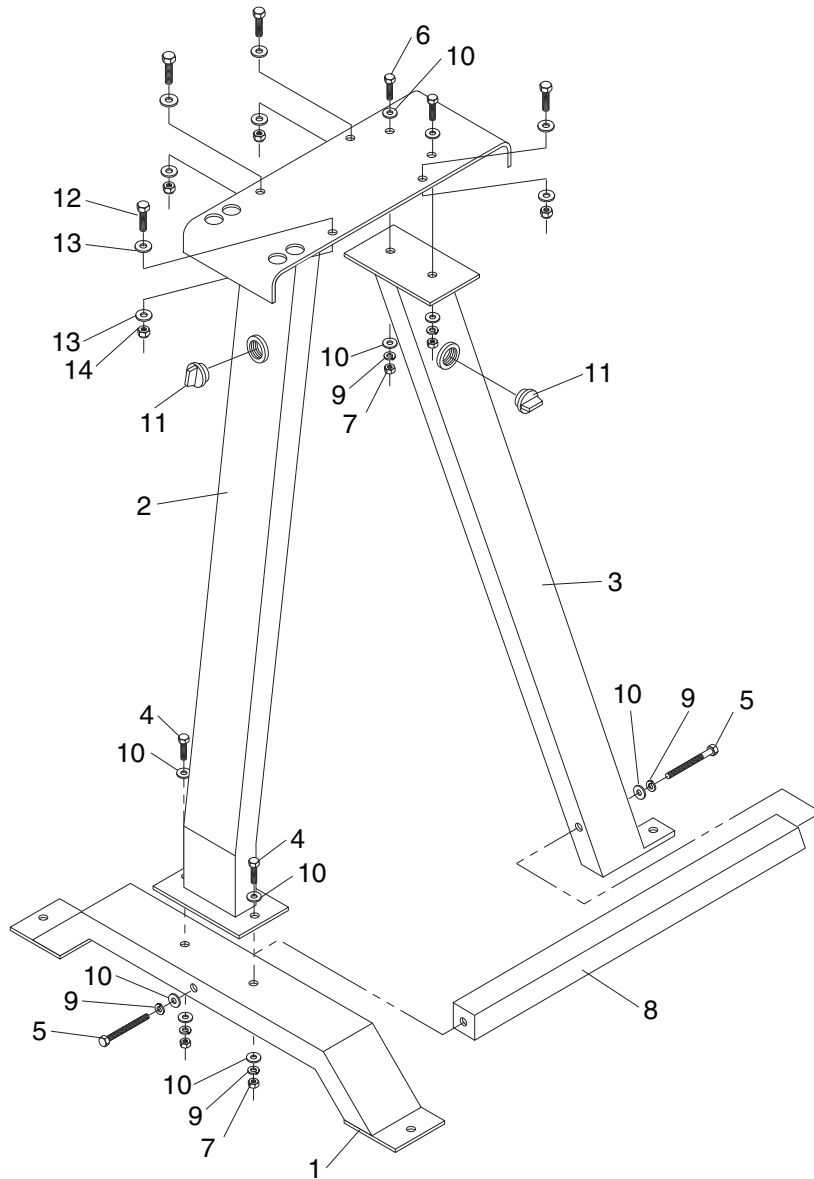

Parts

REF	PART #	DESCRIPTION
1	P0712001	FOOT ASSEMBLY
2	P0712002	TABLE ASSEMBLY
3	P0712003	REAR UPRIGHT
4	PB166M	HEX BOLT M8-1.25 X 50
5	PB184M	HEX BOLT M8-1.25 X 75
6	PB09M	HEX BOLT M8-1.25 X 20
7	PN03M	HEX NUT M8-1.25

REF	PART #	DESCRIPTION
8	P0712008	LOWER SUPPORT
9	PLW04M	LOCK WASHER 8MM
10	PW01M	FLAT WASHER 8MM
11	P0712011	STAND PLUG
12	PB32M	HEX BOLT M10-1.5 X 25
13	PW04M	FLAT WASHER 10MM
14	PLN05M	LOCK NUT M10-1.5