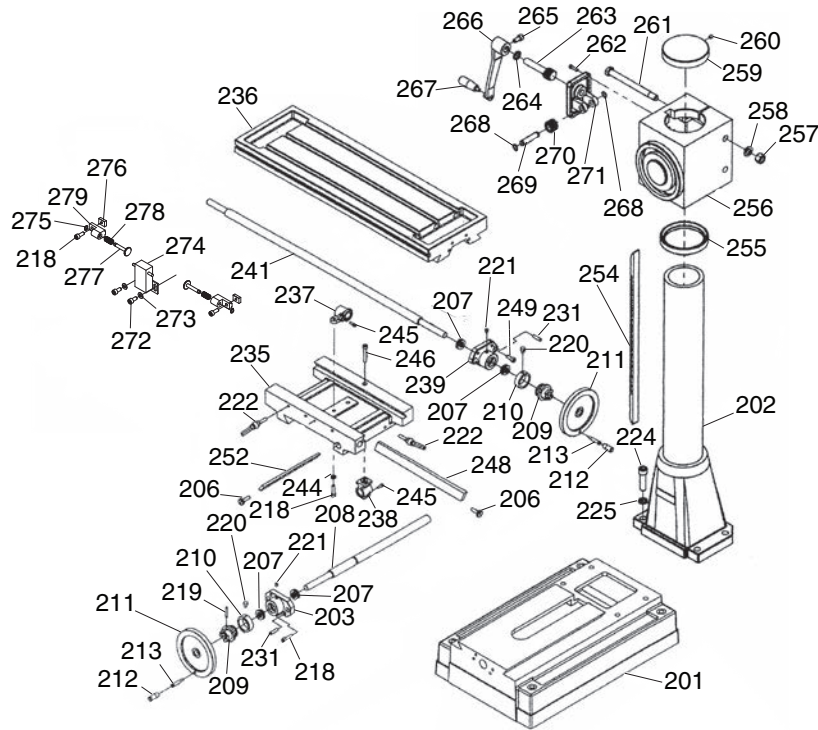

Table & Column

PART #	DESCRIPTION
P0754201	BASE
P0754202	COLUMN
P0754203	CROSS LEADSCREW BRACKET
P0754206	GIB ADJUSTMENT SCREW
P0754207	THRUST BEARING 51103
P0754208	Y-AXIS LEADSCREW
P0754209	DIAL CLUTCH
P0754210	TABLE GRADUATED DIAL
P0754211	TABLE HANDWHEEL
P0754212	HANDWHEEL HANDLE
P0754213	HANDLE SHOULDER SCREW M8-1.25 X 12 72L
P0754218	CAP SCREW M8-1.25 X 20
P0754219	DOWEL PIN 5 X 45
P0754220	KNURLED THUMB SCREW M5-.8 X 12
P0754221	TAP-IN BALL OILER 8MM
P0754222	LOCK LEVER
P0754224	CAP SCREW M16-2 X 60
P0754225	LOCK WASHER 16MM
P0754231	INT THREADED STUD-FT M8-1.25 X 20
P0754235	SADDLE
P0754236	TABLE
P0754237	X-AXIS LEADSCREW NUT
P0754238	CROSS LEADSCREW NUT
P0754239	RIGHT X-AXIS LEADSCREW BRACKET
P0754241	X-AXIS LEADSCREW
P0754244	FLAT WASHER 8MM
P0754245	CAP SCREW M5-.8 X 20
P0754246	CAP SCREW M8-1.25 X 45
P0754248	TABLE GIB

REF	PART #	DESCRIPTION
249	P0754249	CAP SCREW M8-1.25 X 30
252	P0754252	SADDLE GIB
254	P0754254	COLUMN RACK
255	P0754255	COLUMN RACK LOCK RING
256	P0754256	Z-AXIS GEAR HOUSING
257	P0754257	HEX NUT M16-2
258	P0754258	FLAT WASHER 16MM
259	P0754259	COLUMN LID
260	P0754260	SET SCREW M8-1.25 X 12
261	P0754261	HEX BOLT M16-2 X 190
262	P0754262	CAP SCREW M6-1 X 25
263	P0754263	WORM SHAFT
264	P0754264	THRUST WASHER
265	P0754265	CAP SCREW M10-1.5 X 20
266	P0754266	Z-AXIS CRANK
267	P0754267	CRANK HANDLE
268	P0754268	EXT RETAINING RING 14MM
269	P0754269	SHAFT
270	P0754270	HELICAL GEAR
271	P0754271	WORM SHAFT BRACKET
272	P0754272	CAP SCREW M8-1.25 X 6
273	P0754273	FLAT WASHER 8MM
274	P0754274	POWER FEED LIMIT SWITCH
275	P0754275	EXT RETAINING RING 8MM
276	P0754276	T-SLOT NUT M8-1.25
277	P0754277	POWER FEED LIMIT STOP
278	P0754278	COMPRESSION SPRING
279	P0754279	LIMIT STOP HOUSING