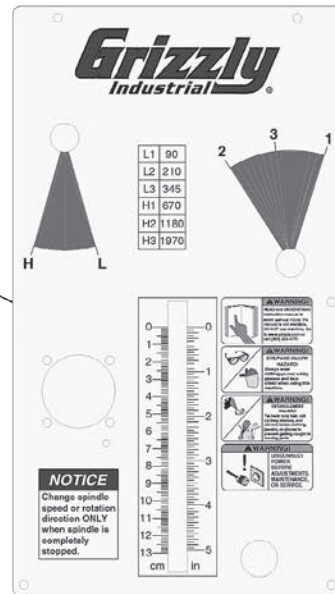

Labels & Cosmetics

REF	PART #	DESCRIPTION
401	P0754401	ELECTRICITY LABEL
402	P0754402	CONTROL PANEL LABEL

REF	PART #	DESCRIPTION
403	P0754403	GRIZZLY GREEN TOUCH-UP PAINT
404	P0754404	MACHINE ID LABEL

⚠ WARNING

Safety labels help reduce the risk of serious injury caused by machine hazards. If any label comes off or becomes unreadable, the owner of this machine **MUST** replace it in the original location before resuming operations. For replacements, contact (800) 523-4777 or www.grizzly.com.