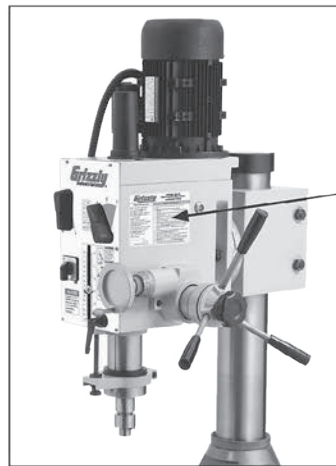

Labels & Cosmetics

REF	PART #	DESCRIPTION
401	P0754401	ELECTRICITY LABEL
402	P0754402	CONTROL PANEL LABEL

REF	PART #	DESCRIPTION
403	P0754403	GRIZZLY GREEN TOUCH-UP PAINT
404	P0754404	MACHINE ID LABEL

⚠ WARNING

Safety labels help reduce the risk of serious injury caused by machine hazards. If any label comes off or becomes unreadable, the owner of this machine **MUST** replace it in the original location before resuming operations. For replacements, contact (800) 523-4777 or www.grizzly.com.