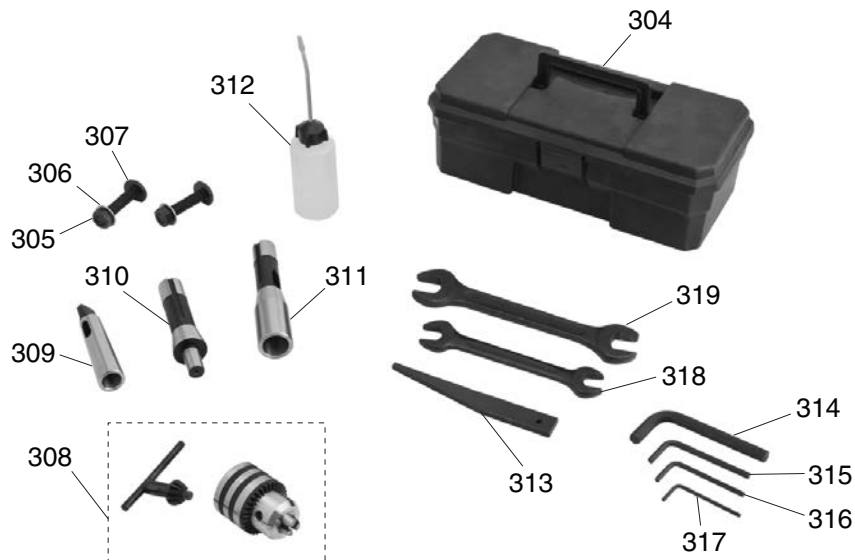

Power Feed & Accessories

REF	PART #	DESCRIPTION
301	P0754301	POWER FEED ASSY ALIGN AS-235
301-1	P0754301-1	MOUNTING BRACKET 2-PC
301-2	P0754301-2	CONTROL HANDLE
301-3	P0754301-3	SPEED CONTROL KNOB
301-4	P0754301-4	ON/OFF SWITCH
301-5	P0754301-5	ZYTEL GEAR ASSEMBLY
304	P0754304	TOOLBOX
305	P0754305	HEX NUT M12-1.75
306	P0754306	FLAT WASHER 12MM
307	P0754307	T-BOLT M12-1.75 X 55
308	P0754308	DRILL CHUCK B16 W/CHUCK KEY

REF	PART #	DESCRIPTION
309	P0754309	SPINDLE SLEEVE MT#3-MT#2
310	P0754310	DRILL CHUCK ARBOR R8-B16
311	P0754311	SPINDLE SLEEVE R8-MT#3
312	P0754312	BOTTLE FOR OIL
313	P0754313	DRIFT KEY
314	P0754314	HEX WRENCH 10MM
315	P0754315	HEX WRENCH 5MM
316	P0754316	HEX WRENCH 4MM
317	P0754317	HEX WRENCH 3MM
318	P0754318	WRENCH 17 X 19 OPEN-ENDS
319	P0754319	WRENCH 22 X 24 OPEN-ENDS