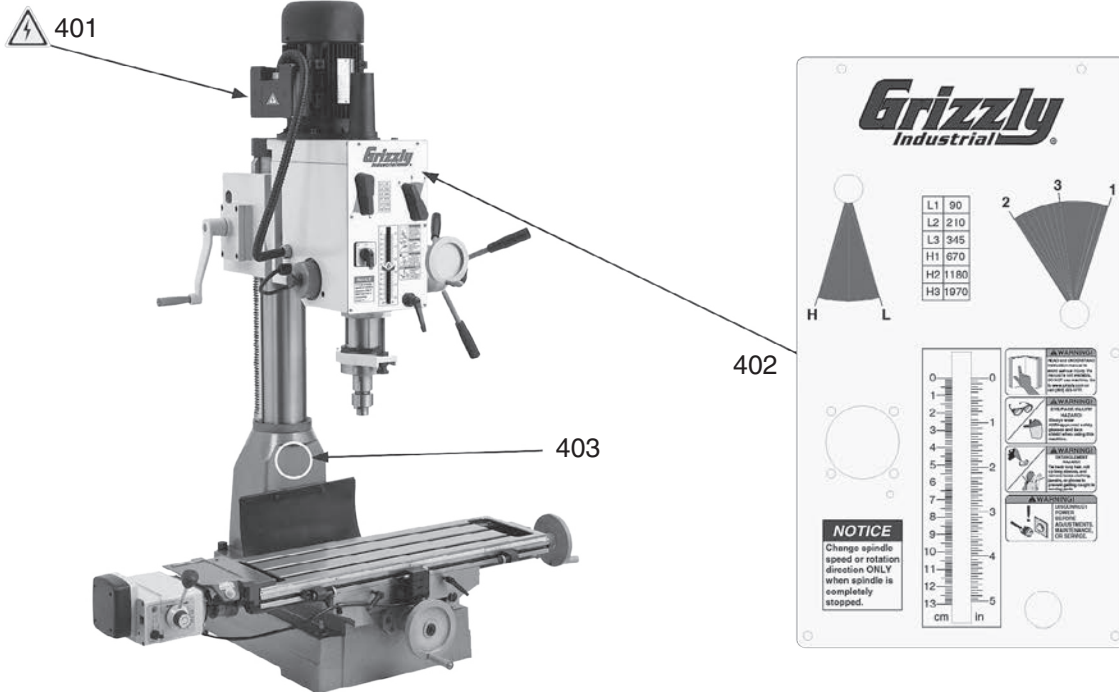

Labels & Cosmetics

REF	PART #	DESCRIPTION
401	P0754401	ELECTRICITY LABEL
402	P0754402	CONTROL PANEL LABEL

REF	PART #	DESCRIPTION
403	P0754403	GRIZZLY GREEN TOUCH-UP PAINT
404	P0754404	MACHINE ID LABEL

⚠ WARNING

Safety labels help reduce the risk of serious injury caused by machine hazards. If any label comes off or becomes unreadable, the owner of this machine **MUST** replace it in the original location before resuming operations. For replacements, contact (800) 523-4777 or www.grizzly.com.