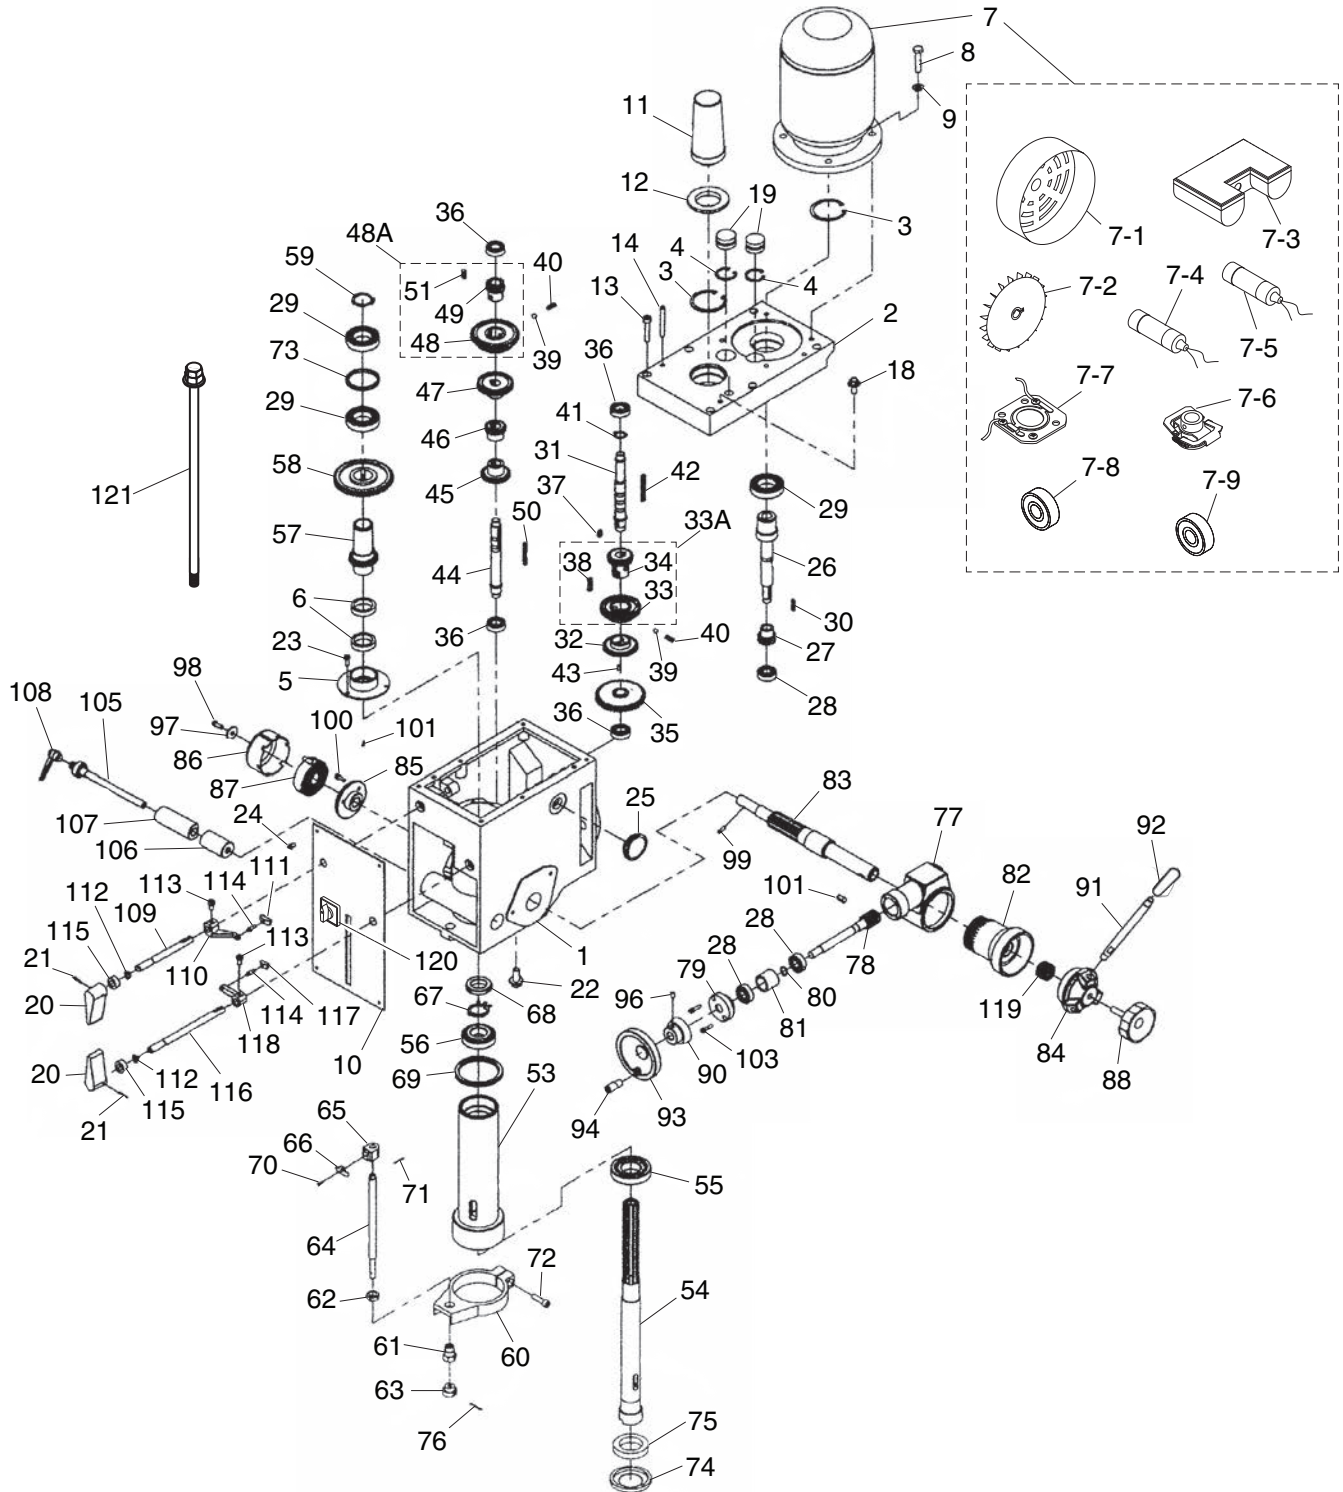

SECTION 9: PARTS

Head

Please Note: We do our best to stock replacement parts whenever possible, but we cannot guarantee that all parts shown here are available for purchase. Call (800) 523-4777 or visit our online parts store at www.grizzly.com to check for availability.

Head Parts List

REF	PART #	DESCRIPTION
1	P0754001	HEADSTOCK HOUSING
2	P0754002	HEADSTOCK TOP COVER
3	PR38M	INT RETAINING RING 62MM
4	PR21M	INT RETAINING RING 35MM
5	P0754005	FLANGED END CAP
6	P0754006	QUILL SEAL
7	P0754007	MOTOR 2HP 220V 1-PH
7-1	P0754007-1	MOTOR FAN COVER
7-2	P0754007-2	MOTOR FAN
7-3	P0754007-3	MOTOR JUNCTION BOX
7-4	PC150E	S CAPACITOR 150M 250V 1-5/8 X 3
7-5	PC20D	R CAPACITOR 20M 450V 1-1/2 X 3-1/4
7-6	P0754007-6	CENTRIFUGAL SWITCH 25-1725
7-7	P0754007-7	CONTACT PLATE
7-8	P6205ZZ	BALL BEARING 6205ZZ
7-9	P6205ZZ	BALL BEARING 6205ZZ
8	PB07M	HEX BOLT M8-1.25 X 25
9	PW01M	FLAT WASHER 8MM
10	P0754010	HEADSTOCK FRONT COVER
11	P0754011	DRAWBAR CAP
12	P0754012	DRAWBAR CAP RUBBER SEAL
13	PCAP05M	CAP SCREW M8-1.25 X 50
14	P0754014	TAPER PIN 8 X 50
18	P0754018	OIL FILL PLUG 1/2" NPT
19	P0754019	CASTING PLUG
20	P0754020	SHIFT LEVER
21	PRP16M	ROLL PIN 3 X 25
22	P0754022	OIL DRAIN PLUG 1/2" NPT
23	PS07M	PHLP HD SCR M4-.7 X 8
24	PCAP18M	CAP SCREW M4-.7 X 8
25	P0754025	OIL SIGHT GLASS 3/4" NPT
26	P0754026	DRIVE SHAFT
27	P0754027	GEAR 14T
28	P6003ZZ	BALL BEARING 6003ZZ
29	P6007ZZ	BALL BEARING 6007ZZ
30	PK143M	KEY 6 X 6 X 25
31	P0754031	IDLER SHAFT
32	P0754032	GEAR 29T
33A	P0754033A	MATCHED GEAR SET 35T/21T (3 PCS)
33	P0754033	GEAR 35T
34	P0754034	GEAR 21T
35	P0754035	GEAR 41T
36	P6202ZZ	BALL BEARING 6202ZZ
37	PK101M	KEY 6 X 6 X 14
38	PK32M	KEY 6 X 6 X 28
39	PSTB002M	STEEL BALL 8MM
40	P0754040	COMPRESSION SPRING
41	PR07M	EXT RETAINING RING 18MM
42	PK128M	KEY 5 X 5 X 60
43	PSS116M	SET SCREW M6-.75 X 8
44	P0754044	SPINDLE SHAFT
45	P0754045	GEAR 25T
46	P0754046	GEAR 18T
47	P0754047	GEAR 32T

REF	PART #	DESCRIPTION
48A	P0754048A	MATCHED GEAR SET 43/16T (3 PCS)
48	P0754048	GEAR 43T
49	P0754049	GEAR 16T
50	PK182M	KEY 6 X 6 X 75
51	PK36M	KEY 5 X 5 X 50
53	P0754053	QUILL
54	P0754054	SPINDLE
55	P30207-P5	TAPERED ROLLER BEARING 30207 P5
56	P30206-P5	TAPERED ROLLER BEARING 30206 P5
57	P0754057	SPLINED SLEEVE
58	P0754058	GEAR 53T
59	PR12M	EXT RETAINING RING 35MM
60	P0754060	DEPTH ROD MOUNT
61	P0754061	INT THREADED SHOULDER BOLT M16-2 X 10
62	PN48M	HEX NUT M16-2 THIN
63	P0754063	DEPTH ROD KNURLED KNOB M16-2
64	P0754064	STUD-FT M12-1.75 X 230
65	P0754065	DEPTH ROD DOG
66	P0754066	DEPTH POINTER
67	P0754067	SPANNER NUT LOCK WASHER
68	P0754068	SPANNER NUT
69	P0754069	QUILL RUBBER SEAL
70	PCAP110M	CAP SCREW M4-.7 X 6
71	PRP64M	ROLL PIN 3 X 18
72	PCAP31M	CAP SCREW M8-1.25 X 25
73	P0754073	SPACER
74	P0754074	SPINDLE END CAP
75	P0754075	SPINDLE SEAL
76	PRP64M	ROLL PIN 3 X 18
77	P0754077	WORM GEAR HOUSING
78	P0754078	WORM SHAFT
79	P0754079	WORM SHAFT END BRACKET
80	PR02M	EXT RETAINING RING 14MM
81	P0754081	SPACER
82	P0754082	WORM GEAR
83	P0754083	PINION SHAFT
84	P0754084	LEVER HUB
85	P0754085	SPRING BASE
86	P0754086	SPRING COVER
87	P0754087	COILED SPRING
88	P0754088	KNOB BOLT M10-1.5 X 45
90	P0754090	FINE DOWNFEED GRADUATED DIAL
91	P0754091	SHOULDER STUD-UDE M12-1.75 X 145 15,20
92	P0754092	TAPERED HANDLE M12-1.75
93	P0754093	FINE DOWNFEED HANDWHEEL
94	P0754094	HANDWHEEL HANDLE
96	P0754096	KNURLED THUMB SCREW M5-.8 X 12
97	PW03M	FLAT WASHER 6MM
98	P0754098	KNURLED THUMB SCREW M6-1 X 12
99	PS05M	PHLP HD SCR M5-.8 X 8
100	PFH86M	FLAT HD CAP SCR M6-1 X 12
101	PCOTS004M	STANDARD COTTER PIN 8 X 20
103	PCAP50M	CAP SCREW M5-.8 X 10
105	P0754105	LOCK LEVER SHAFT