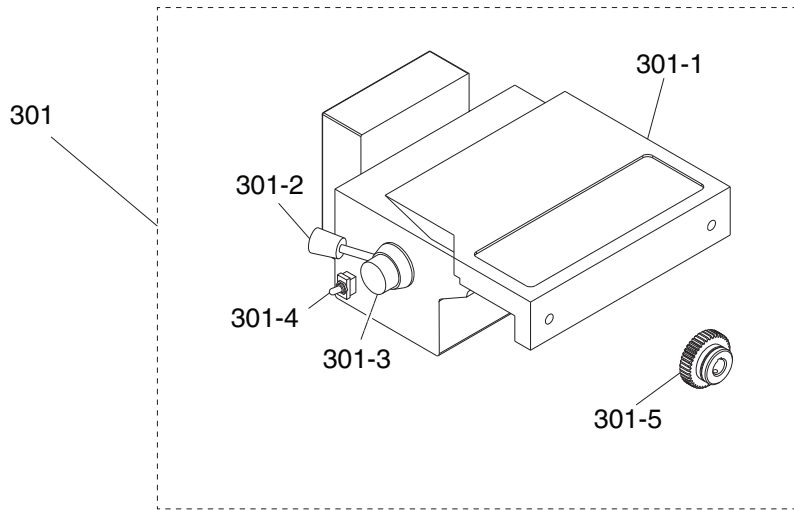

Power Feed & Accessories

REF	PART #	DESCRIPTION
301	P0754301	POWER FEED ASSY ALIGN AS-235
301-1	P0754301-1	MOUNTING BRACKET 2-PC
301-2	P0754301-2	CONTROL HANDLE
301-3	P0754301-3	SPEED CONTROL KNOB
301-4	P0754301-4	ON/OFF SWITCH
301-5	P0754301-5	ZYTEL GEAR ASSEMBLY
304	P0754304	TOOLBOX
305	P0754305	HEX NUT M12-1.75
306	P0754306	FLAT WASHER 12MM
307	P0754307	T-BOLT M12-1.75 X 55
308	P0754308	DRILL CHUCK B16 W/CHUCK KEY

REF	PART #	DESCRIPTION
309	P0754309	SPINDLE SLEEVE MT#3-MT#2
310	P0754310	DRILL CHUCK ARBOR R8-B16
311	P0754311	SPINDLE SLEEVE R8-MT#3
312	P0754312	BOTTLE FOR OIL
313	P0754313	DRIFT KEY
314	P0754314	HEX WRENCH 10MM
315	P0754315	HEX WRENCH 5MM
316	P0754316	HEX WRENCH 4MM
317	P0754317	HEX WRENCH 3MM
318	P0754318	WRENCH 17 X 19 OPEN-ENDS
319	P0754319	WRENCH 22 X 24 OPEN-ENDS