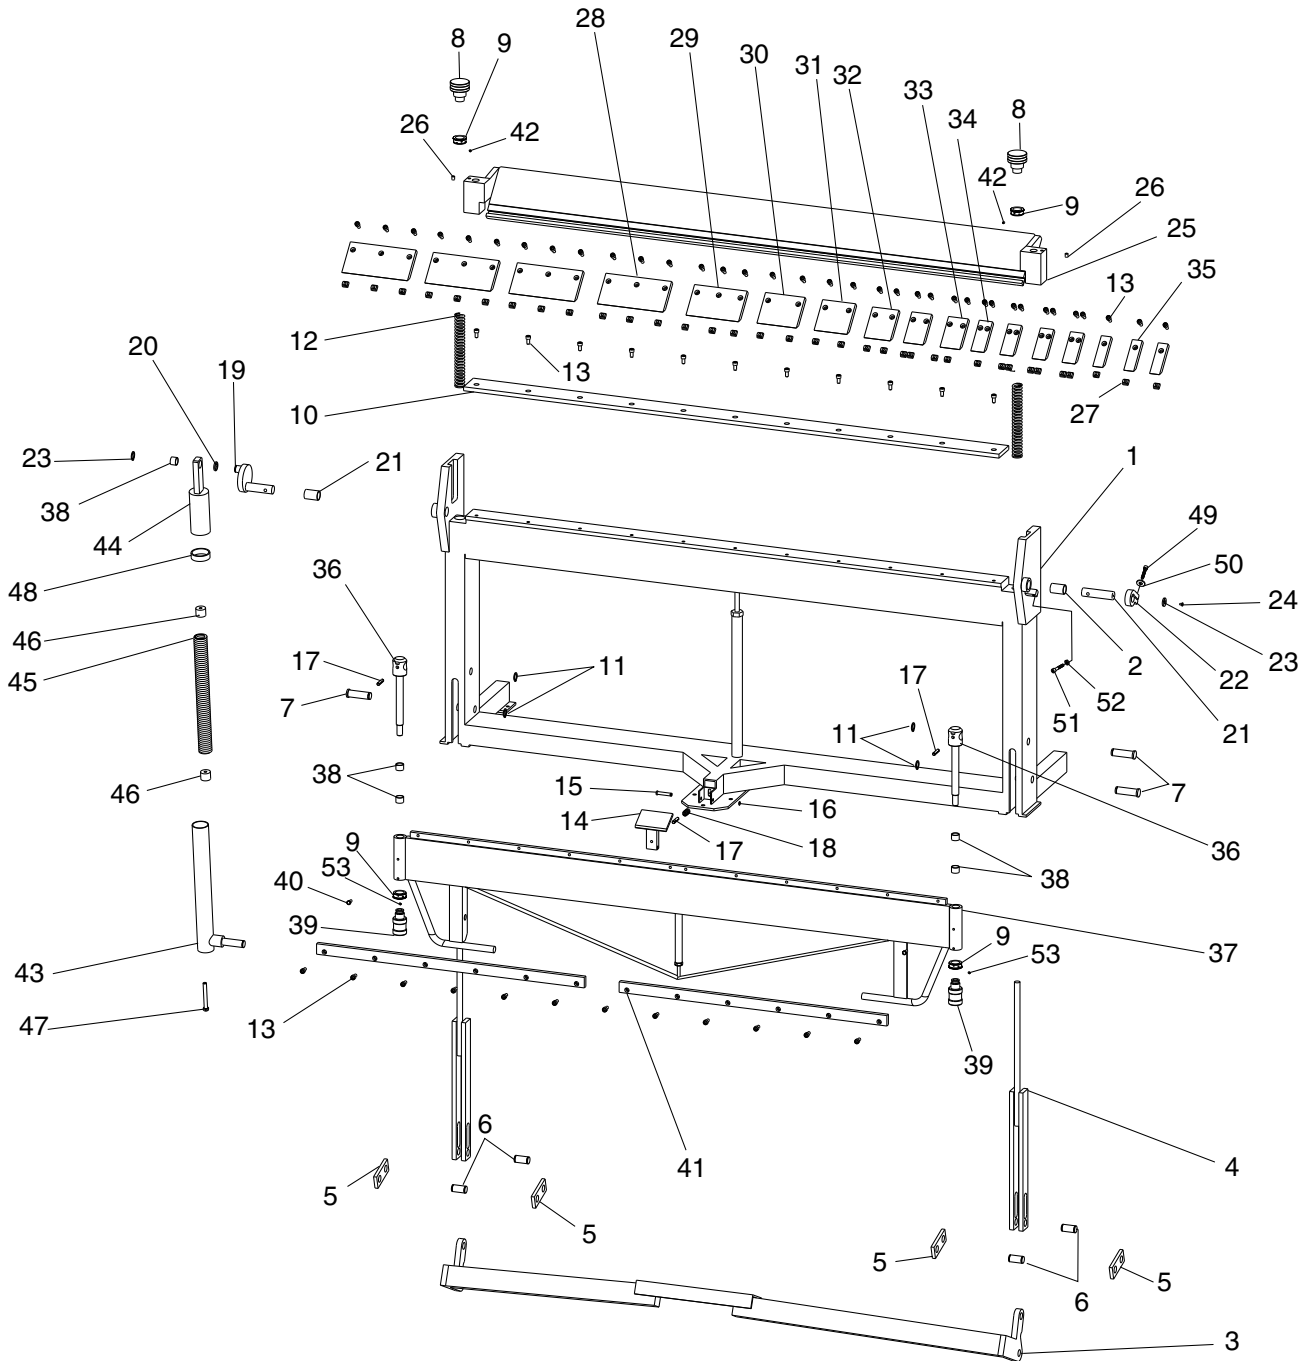

SECTION 7: PARTS

Main

Please Note: We do our best to stock replacement parts whenever possible, but we cannot guarantee that all parts shown here are available for purchase. Call (800) 523-4777 or visit our online parts store at www.grizzly.com to check for availability.

Main Part List

REF	PART #	DESCRIPTION
1	P0780001	FRAME
2	P0780002	BUSHING
3	P0780003	FOOT PEDAL
4	P0780004	CLAMPING LEAF CONNECTOR
5	P0780005	FOOT PEDAL PIVOT PLATE
6	P0780006	FOOT PEDAL PIVOT PIN
7	P0780007	FOOT PEDAL LEG PIN
8	P0780008	PRESSURE ADJUSTMENT KNURLED KNOB
9	P0780009	GRADUATED DIAL COLLAR
10	P0780010	CLAMPING BASE
11	P0780011	EXT RETAINING RING 25MM
12	P0780012	LEAF COMPRESSION SPRING
13	P0780013	CAP SCREW M10-1.5 X 18
14	P0780014	FOOT PEDAL LOCK PLATE
15	P0780015	GROOVED CLEVIS PIN 10 X 50
16	P0780016	EXT RETAINING RING 10MM
17	P0780017	ROLL PIN 10 X 50
18	P0780018	COMPRESSION SPRING
19	P0780019	BENDING LEAF CAM
20	P0780020	SHIM RING
21	P0780021	BENDING LEAF PIN
22	P0780022	ANGLE SCALE
23	P0780023	LEAF PIN RETAINER
24	P0780024	FLAT HD SCR M6-1 X 10
25	P0780025	CLAMPING LEAF
26	P0780026	TAP-IN BALL OILER 10MM
27	P0780027	T-SLOT NUT 13MM, M10-1.5

REF	PART #	DESCRIPTION
28	P0780028	CLAMPING FINGER 10"
29	P0780029	CLAMPING FINGER 8"
30	P0780030	CLAMPING FINGER 6"
31	P0780031	CLAMPING FINGER 5"
32	P0780032	CLAMPING FINGER 4"
33	P0780033	CLAMPING FINGER 3"
34	P0780034	CLAMPING FINGER 2"
35	P0780035	CLAMPING FINGER 1-1/2"
36	P0780036	SETBACK SHAFT
37	P0780037	BENDING LEAF
38	P0780038	BUSHING
39	P0780039	SETBACK ADJUSTMENT KNURLED KNOB
40	P0780040	HEX BOLT M8-1.25 X 16
41	P0780041	BENDING BLOCK
42	P0780042	SET SCREW M5-.8 X 8
43	P0780043	CLAMPING LEAF LOWER STRUT
44	P0780044	CLAMPING LEAF UPPER STRUT
45	P0780045	CLAMPING COMPRESSION SPRING
46	P0780046	SPRING RETAINING NUT
47	P0780047	HEX BOLT M12-1.75 X 150
48	P0780048	BUSHING
49	P0780049	CAP SCREW M10-1.5 X 30
50	P0780050	FLAT WASHER 10MM
51	P0780051	CAP SCREW M10-1.5 X 40
52	P0780052	HEX NUT M10-1.5
53	P0780053	SET SCREW M8-1.25 X 12