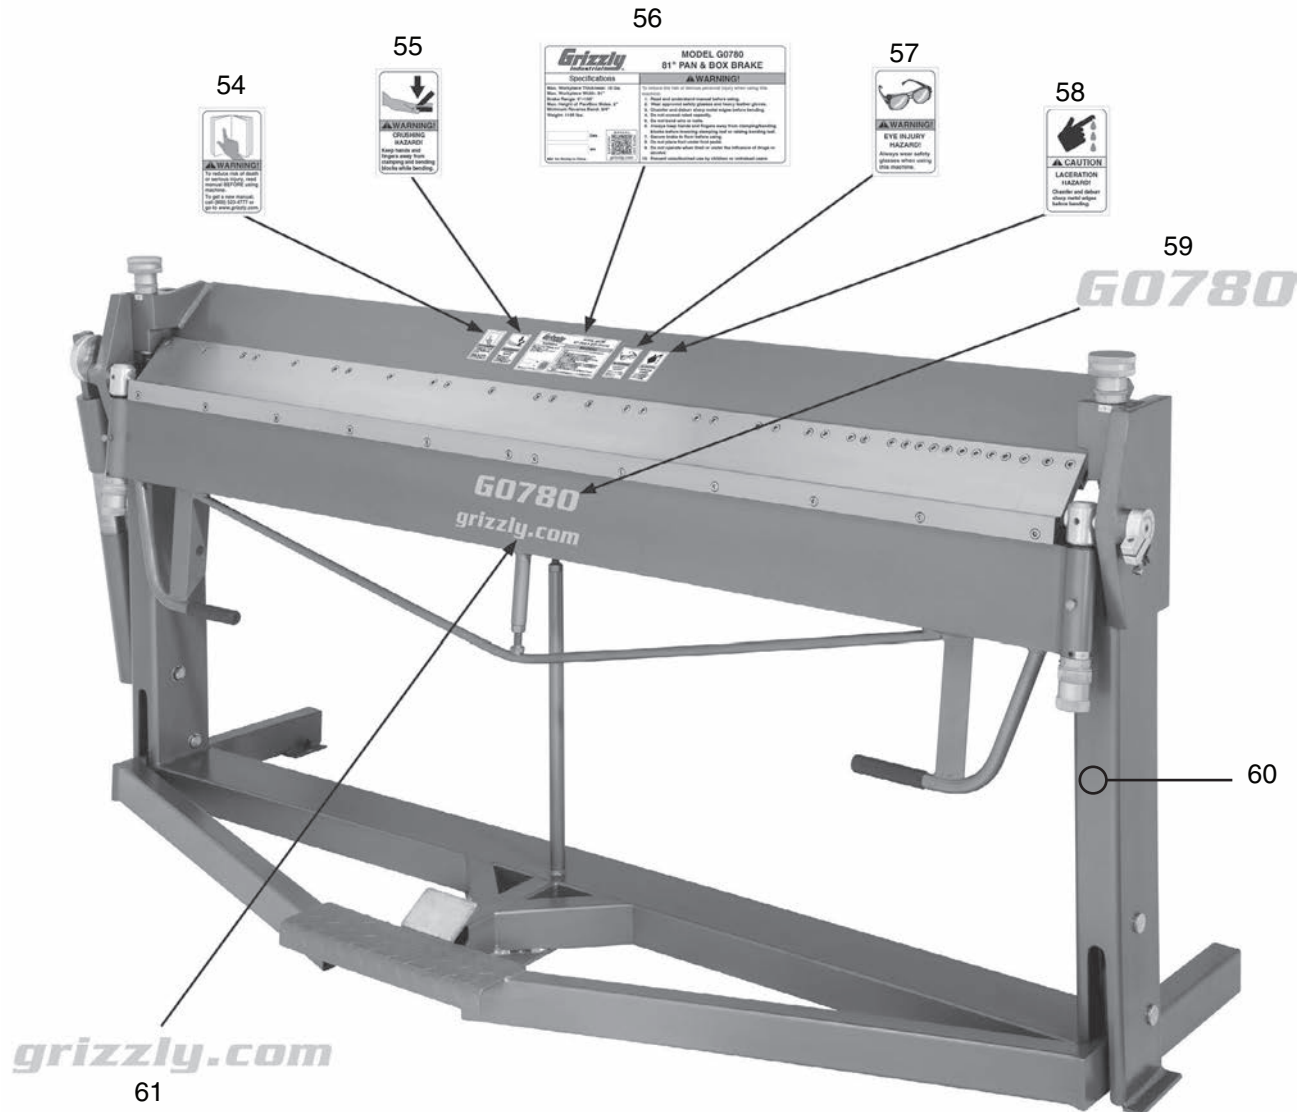

Main Part List

REF	PART #	DESCRIPTION
1	P0780001	FRAME
2	P0780002	BUSHING
3	P0780003	FOOT PEDAL
4	P0780004	CLAMPING LEAF CONNECTOR
5	P0780005	FOOT PEDAL PIVOT PLATE
6	P0780006	FOOT PEDAL PIVOT PIN
7	P0780007	FOOT PEDAL LEG PIN
8	P0780008	PRESSURE ADJUSTMENT KNURLED KNOB
9	P0780009	GRADUATED DIAL COLLAR
10	P0780010	CLAMPING BASE
11	P0780011	EXT RETAINING RING 25MM
12	P0780012	LEAF COMPRESSION SPRING
13	P0780013	CAP SCREW M10-1.5 X 18
14	P0780014	FOOT PEDAL LOCK PLATE
15	P0780015	GROOVED CLEVIS PIN 10 X 50
16	P0780016	EXT RETAINING RING 10MM
17	P0780017	ROLL PIN 10 X 50
18	P0780018	COMPRESSION SPRING
19	P0780019	BENDING LEAF CAM
20	P0780020	SHIM RING
21	P0780021	BENDING LEAF PIN
22	P0780022	ANGLE SCALE
23	P0780023	LEAF PIN RETAINER
24	P0780024	FLAT HD SCR M6-1 X 10
25	P0780025	CLAMPING LEAF
26	P0780026	TAP-IN BALL OILER 10MM
27	P0780027	T-SLOT NUT 13MM, M10-1.5

Labels & Cosmetics

REF	PART #	DESCRIPTION
54	P0780054	READ MANUAL LABEL
55	P0780055	CRUSHING HAZARD LABEL
56	P0780056	MACHINE ID LABEL
57	P0780057	EYE INJURY HAZARD LABEL

REF	PART #	DESCRIPTION
58	P0780058	LACERATION HAZARD LABEL
59	P0780059	MODEL NUMBER LABEL
60	P0780060	GRIZZLY GREEN TOUCH-UP PAINT
61	P0780061	GRIZZLY.COM LABEL