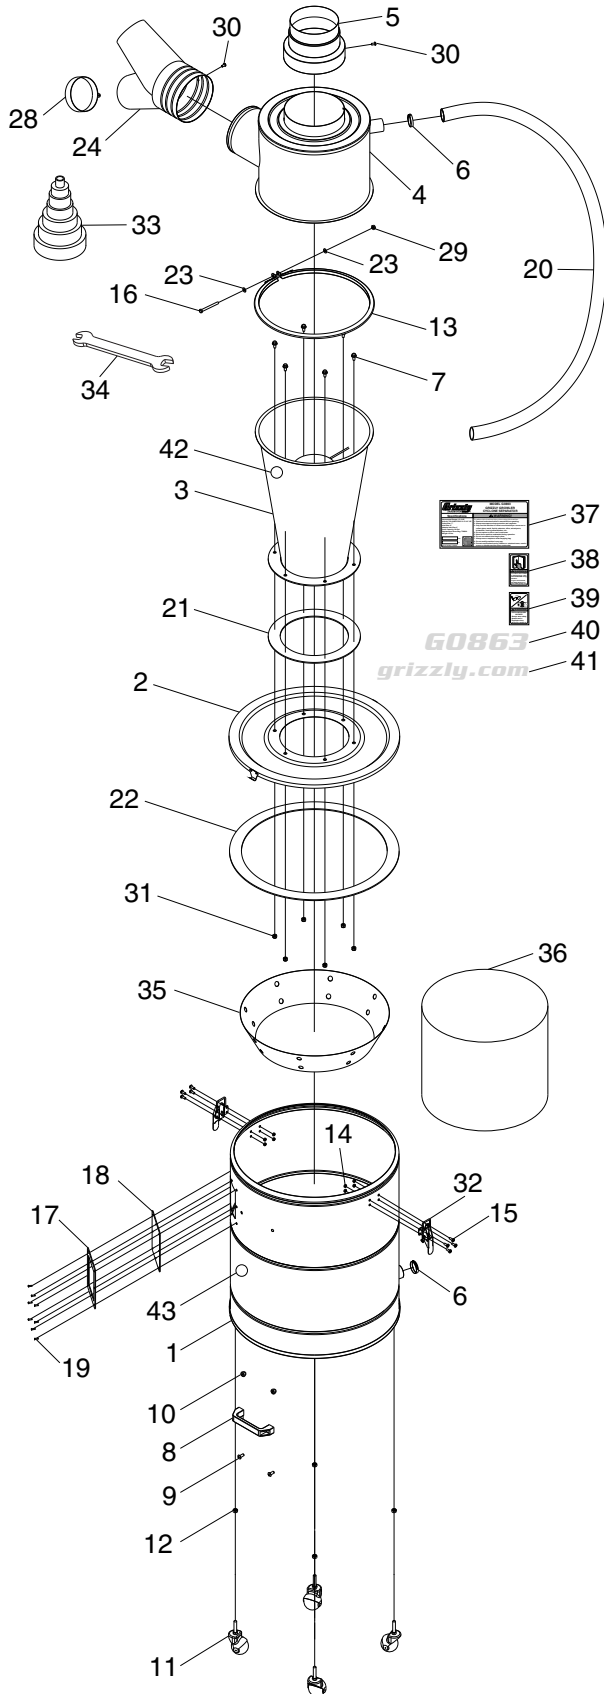

# G0863 Parts Breakdown & List

REF PART #	DESCRIPTION
1	P0863001 COLLECTION DRUM
2	P0863002 COLLECTION DRUM LID
3	P0863003 CYCLONE FUNNEL
4	P0863004 INTAKE BARREL
5	P0863005 INTAKE ADAPTER 7" X 6"
6	P0863006 HOSE CLAMP 1-1/2"
7	P0863007 FLANGE BOLT 1/4-20 X 1/2
8	P0863008 HANDLE
9	P0863009 PHLP HD SCR 1/4-20 X 5/8
10	P0863010 ACORN NUT 1/4-20
11	P0863011 CASTER 2" SWIVEL BALL
12	P0863012 HEX NUT 5/16-18
13	P0863013 BAND CLAMP 45"
14	P0863014 LOCK NUT M4-.7
15	P0863015 PHLP HD SCR M4-.7 X 8
16	P0863016 HEX BOLT 1/4-20 X 2-1/2
17	P0863017 FOAM WINDOW GASKET
18	P0863018 COLLECTION DRUM WINDOW (ACRYLIC)
19	P0863019 RIVET 4 X 8MM ALUMINUM
20	P0863020 VACUUM HOSE 1-1/2" X 67"
21	P0863021 FOAM GASKET 850 X 35 X 3MM
22	P0863022 FOAM GASKET 1560 X 35 X 3MM
23	P0863023 FLAT WASHER 1/4
24	P0863024 INLET ADAPTER 6" X 4" X 4"
28	P0863028 INLET CAP 4"
29	P0863029 FLANGE NUT 1/4-20
30	P0863030 FLANGE SCREW 10-24 X 3/8
31	P0863031 FLANGE NUT 1/4-20
32	P0863032 DRUM LID LATCH
33	P0863033 UNIVERSAL REDUCER
34	P0863034 WRENCH 10 X 12MM OPEN-ENDS
35	P0863035 VACUUM RING
36	P0863036 PLASTIC BAG 30" X 41"
37	P0863037 MACHINE ID LABEL
38	P0863038 READ MANUAL LABEL
39	P0863039 EYE/LUNG INJURY LABEL
40	P0863040 MODEL NUMBER LABEL
41	P0863041 GRIZZLY.COM LABEL
42	P0863042 TOUCH-UP PAINT, GRIZZLY GREEN
43	P0863043 TOUCH-UP PAINT, GRIZZLY BLACK

**⚠ WARNING**

Safety labels help reduce the risk of serious injury caused by machine hazards. If any label comes off or becomes unreadable, the owner of this machine **MUST** replace it in the original location before resuming operations. For replacements, contact (800) 523-4777 or [www.grizzly.com](http://www.grizzly.com).