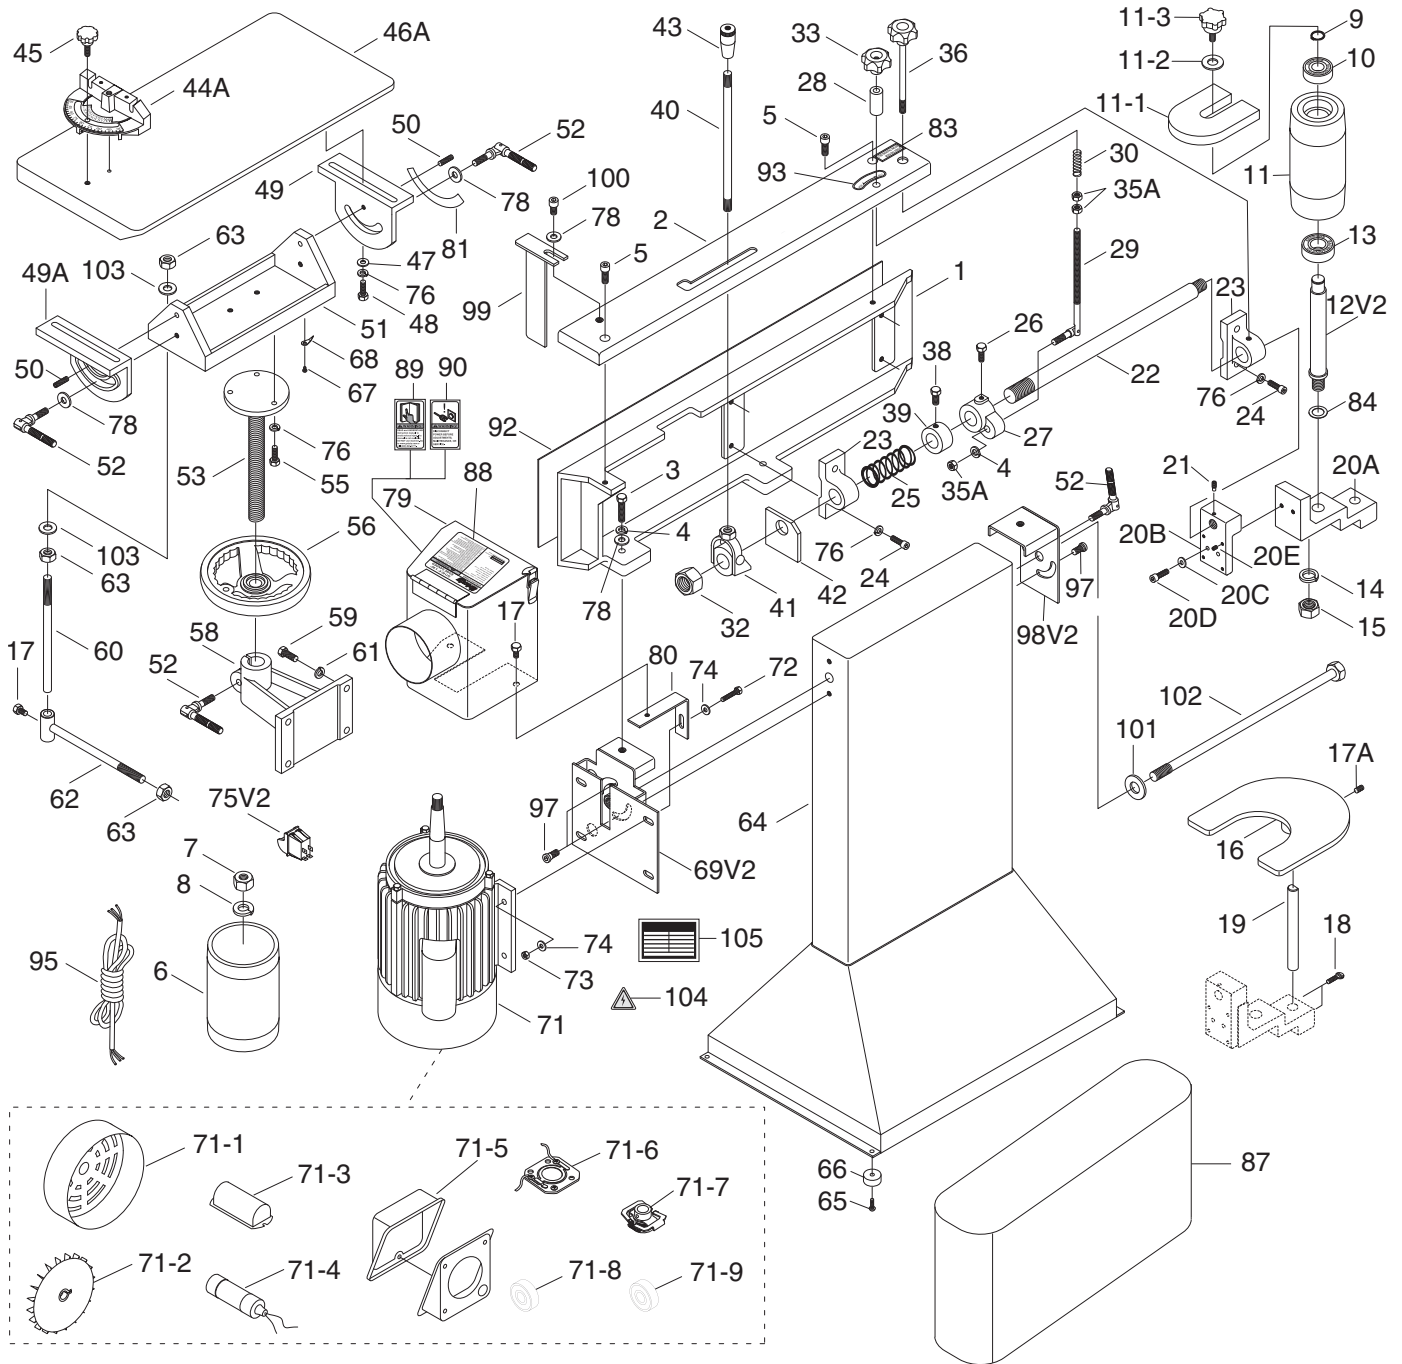

G1140 Parts Breakdown

G1140 Parts List

REF	PART #	DESCRIPTION
1	P1140001	PLATEN
2	P1140002	PLATEN COVER
3	P1140003	HEX BOLT 3/8-16 X 1-1/2
4	P1140004	LOCK WASHER 3/8
5	P1140005	CAP SCREW 3/8-16 X 1
6	P1140006	DRIVE ROLLER
7	P1140007	HEX NUT 5/8-18
8	P1140008	LOCK WASHER 5/8
9	P1140009	EXT RETAINING RING 3/4
10	P1140010	BALL BEARING 6204ZZ
11	P1140011	RUBBER IDLER ROLLER
11-1	P1140011-1	IDLER ROLLER GUARD
11-2	P1140011-2	FLAT WASHER 1/4
11-3	P1140011-3	SMALL STAR KNOB
12V2	P1140012V2	ROLLER AXLE V2.04.03
13	P1140013	BALL BEARING 6205ZZ
14	P1140014	LOCK WASHER 5/8
15	P1140015	HEX NUT 5/8-11
16	P1140016	AUXILLARY TABLE
17	P1140017	HEX BOLT 5/16-18 X 1/2
17A	P1140017A	SET SCREW 5/16-18 X 5/8
18	P1140018	THUMBSCREW 1/4-20 x 2
19	P1140019	AUXILIARY TABLE POST
20A	P1140020A	ROLLER SUPPORT BRACKET
20B	P1140020B	ROLLER BLOCK BRACKET
20C	P1140020C	FLAT WASHER 3/8
20D	P1140020D	CAP SCREW 3/8-16 X 1-1/2
20E	P1140020E	SET SCREW 1/4-20 X 5/8
21	P1140021	SPECIAL SCREW
22	P1140022	BELT ADJUST SHAFT
23	P1140023	ADJUST SHAFT SLIDE
24	P1140024	CAP SCREW 5/16-18 X 1
25	P1140025	COMPRESSION SPRING 36 X 78
26	P1140026	HEX BOLT 5/16-18 X 3/4
27	P1140027	ARM CONTROL CASTING
28	P1140028	SLEEVE
29	P1140029	CONTROL SHAFT
30	P1140030	SPRING
32	P1140032	HEX NUT 1-8
33	P1140033	TILT KNOB
35A	P1140035A	HEX NUT 3/8-16
36	P1140036	LOCK KNOB 3/8"
38	P1140038	HEX BOLT 5/16-18 X 3/8
39	P1140039	COLLAR
40	P1140040	LEVER
41	P1140041	SWIVEL ASSEMBLY
42	P1140042	PLATE
43	P1140043	KNOB
44A	P1140044A	MITER GAUGE BODY
45	P1140045	KNOB 5/16" X 1"
46A	P1140046A	TABLE V2.07.98
47	P1140047	FLAT WASHER 5/16
48	P1140048	HEX BOLT 5/16-18 X 1
49	P1140049	TILT SLIDES LEFT
49A	P1140049A	TILT SLIDES RIGHT