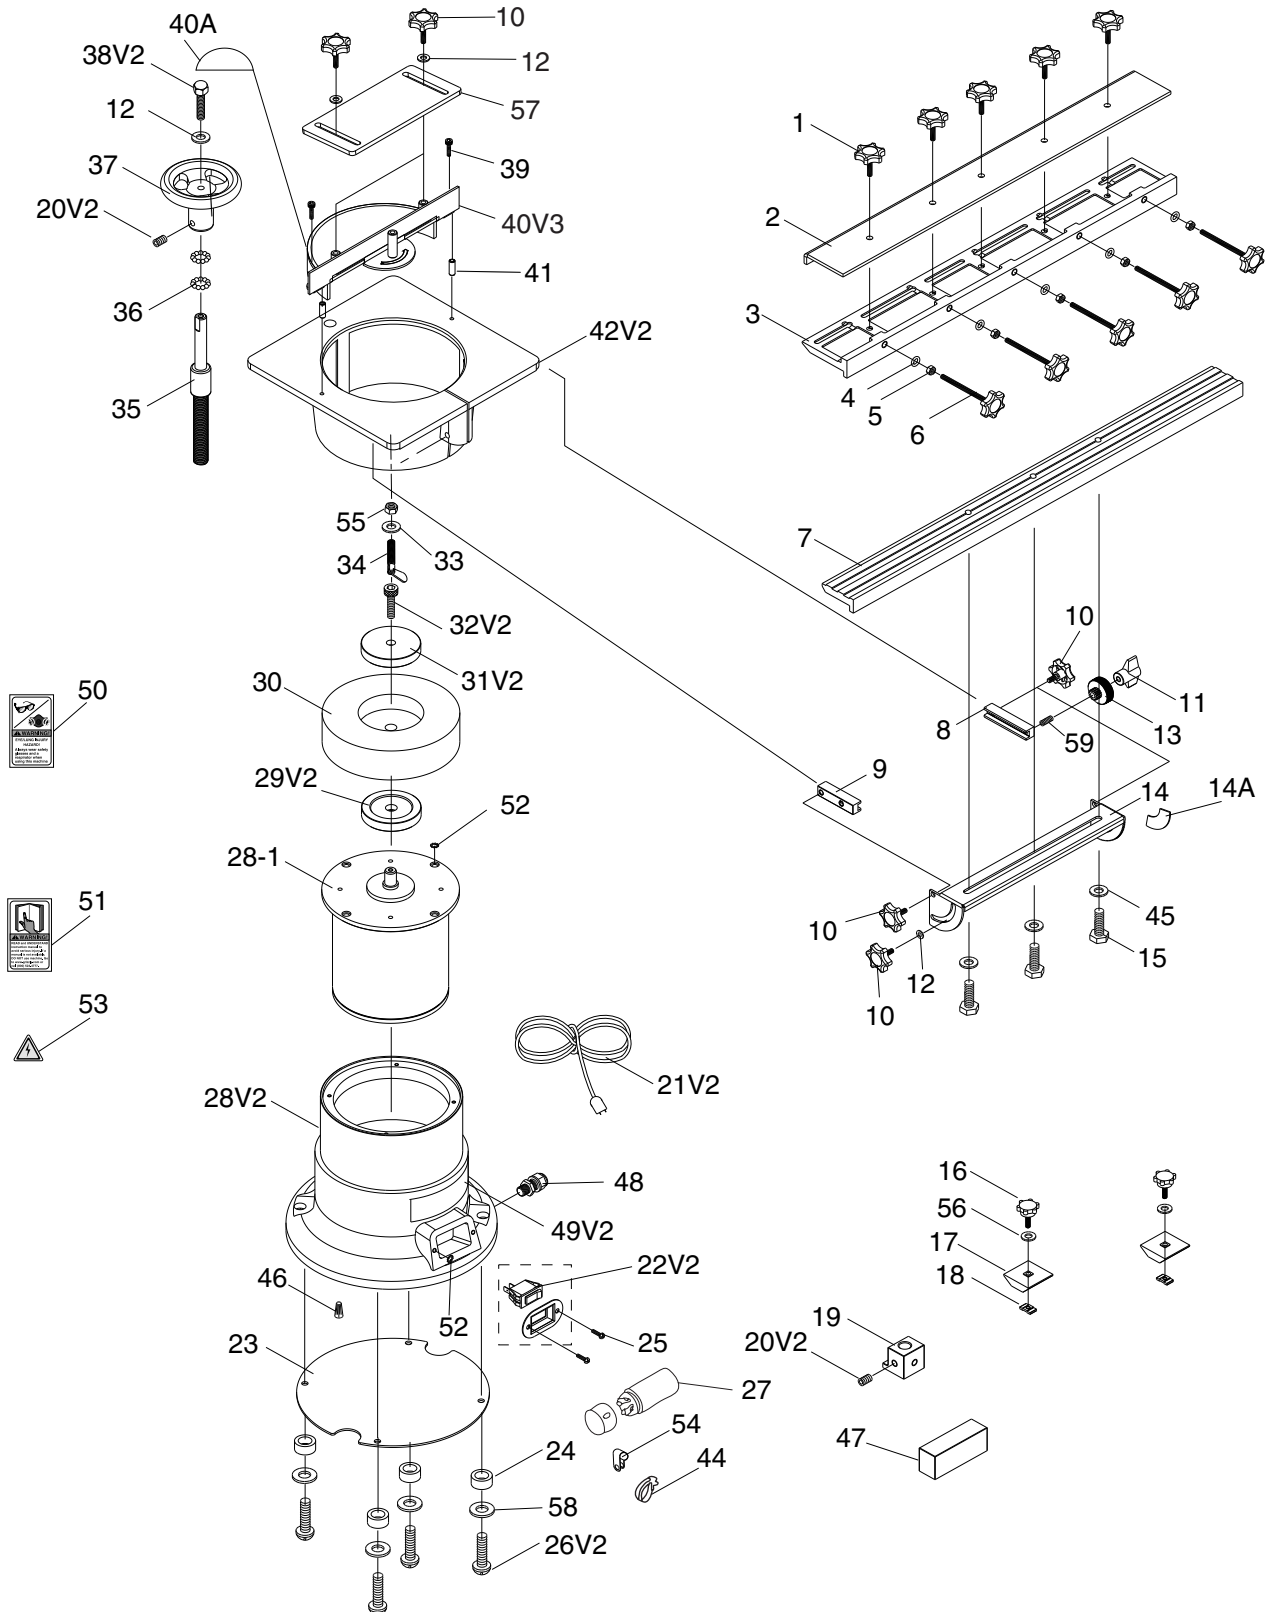

SECTION 9: PARTS

Parts Breakdown

Parts List

REF	PART #	DESCRIPTION
1	P2790001	STAR KNOB 1/4-20 X 7/8
2	P2790002	KNIFE CLAMP
3	P2790003	SLIDING BAR
4	P2790004	O-RING 6 X 2
5	P2790005	HEX NUT 1/4-20
6	P2790006	STAR KNOB 1/4-20 X 2-3/4
7	P2790007	SLIDING TABLE
8	P2790008	RIGHT PIVOT SUPPORT FLANGE
9	P2790009	LEFT PIVOT SUPPORT FLANGE
10	P2790010	STAR KNOB 1/4-20 X 1/2
11	P2790011	PIVOT KNOB
12	P2790012	FLAT WASHER 1/4
13	P2790013	PIVOT ROTATION WHEEL
14	P2790014	PIVOT SUPPORT
14A	P2790014A	DEGREE SCALE
15	P2790015	HEX BOLT 5/16-18 X 1/2
16	P2790016	STAR KNOB 10-24 X 3/4
17	P2790017	STATIONARY CLAMP
18	P2790018	STATIONARY CLAMP NUT 10-24
19	P2790019	DRESSING TOOL HOLDER
20V2	P2790020V2	SET SCREW 5/16-18 X 5/16 V2.04.14
21V2	P2790021V2	POWER CORD 18G 3W 82"L 5-15
22V2	P2790022V2	ON/OFF SWITCH V2.09.12
23	P2790023	COVER PLATE
24	P2790024	RUBBER BASE FOOT
25	P2790025	PHLP HD SCR 10-24 X 3/8
26V2	P2790026V2	FLANGE SCREW 10-24 X 3/8
27	P2790027	S CAPACITOR 10M 250V 1-1/8 X 1-1/2
28V2	P2790028V2	MOTOR HOUSING V2.12.12
28-1	P2790028-1	MOTOR 1/2HP 110V 1-PH
29V2	P2790029V2	ALUM BOTTOM WHL FLANGE V2.09.12