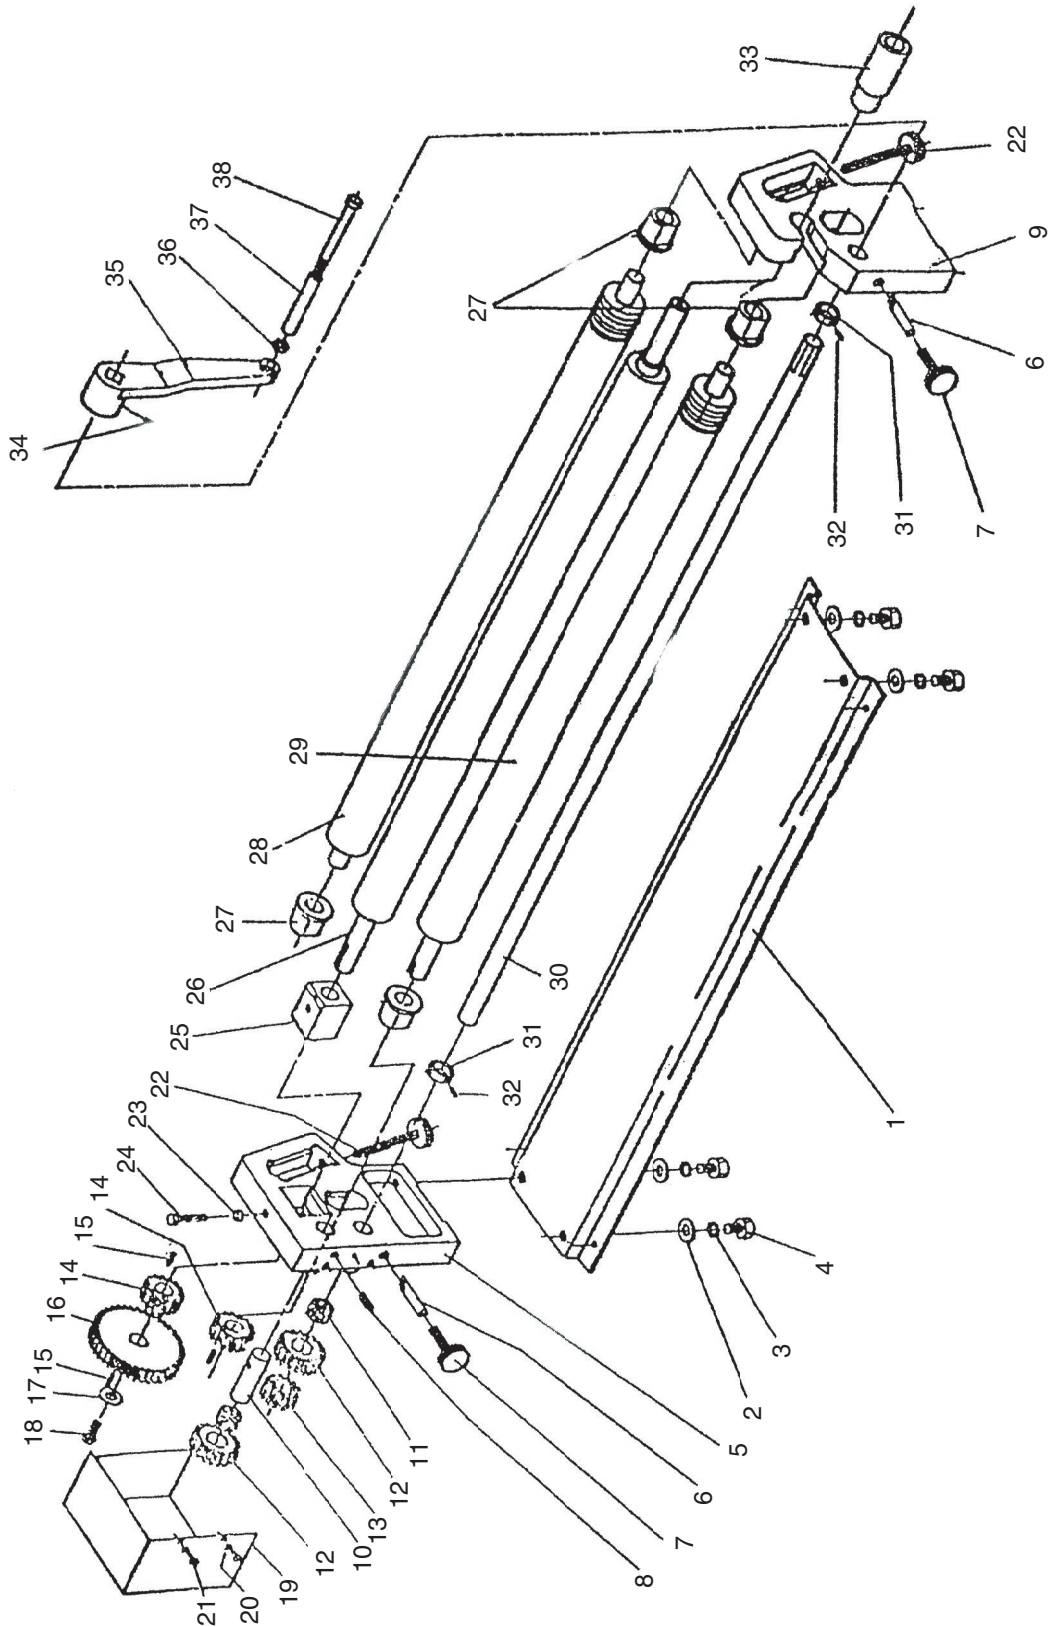

Parts Breakdown

Parts List

REF	PART #	DESCRIPTION
1	P5771001	BASE
2	PW06M	FLAT WASHER 12MM
3	PLW05M	LOCK WASHER 12MM
4	PB75M	HEX BOLT M12-1.75 X 35
5	P5771005	LIFT STAND
6	P5771006	SETTING KNOB PIN
7	P5771007	SETTING KNOB
8	P5771008	SET SCREW M10 X 30
9	P5771009	RIGHT STAND
10	P5771010	GEAR LOCKING SHAFT
11	P5771011	BEARING 30 X 38 X 24
12	P5771012	GEAR 19T
13	P5771013	GEAR 13T
14	P5771014	GEAR 16T
15	P5771015	KEY B10 X 25
16	P5771016	GEAR 40T
17	PW04M	FLAT WASHER 10MM
18	PB14M	HEX BOLT M10-1.5 X 35
19	P5771019	GEAR COVER

REF	PART #	DESCRIPTION
20	PLW03M	LOCK WASHER 6MM
21	PB18M	HEX BOLT M6-1 X 15
22	P5771022	FEED ROLLER KNOB
23	PB09M	HEX BOLT M8-1.25 X 20
24	P5771024	HEX SCREW M12 X 65
25	P5771025	ROLLER #1 BASE
26	P5771026	ROLLER #1
27	P5771027	ROLLER BASE
28	P5771028	FEED ROLLER
29	P5771029	ROLLER #2
30	P5771030	SHAFT
31	P5771031	HANDLE LOCKING BUSH
32	PSS20M	SET SCREW M8-1.25 X 8
33	P5771033	ROLLER #1 BUSHING M10 X 15
34	PSS10M	SET SCREW M10-1.5 X 20
35	P5771035	CRANK HANDLE
36	PN03M	HEX NUT M8-1.25
37	P5771037	GRIP
38	P5771038	GRIP SHAFT