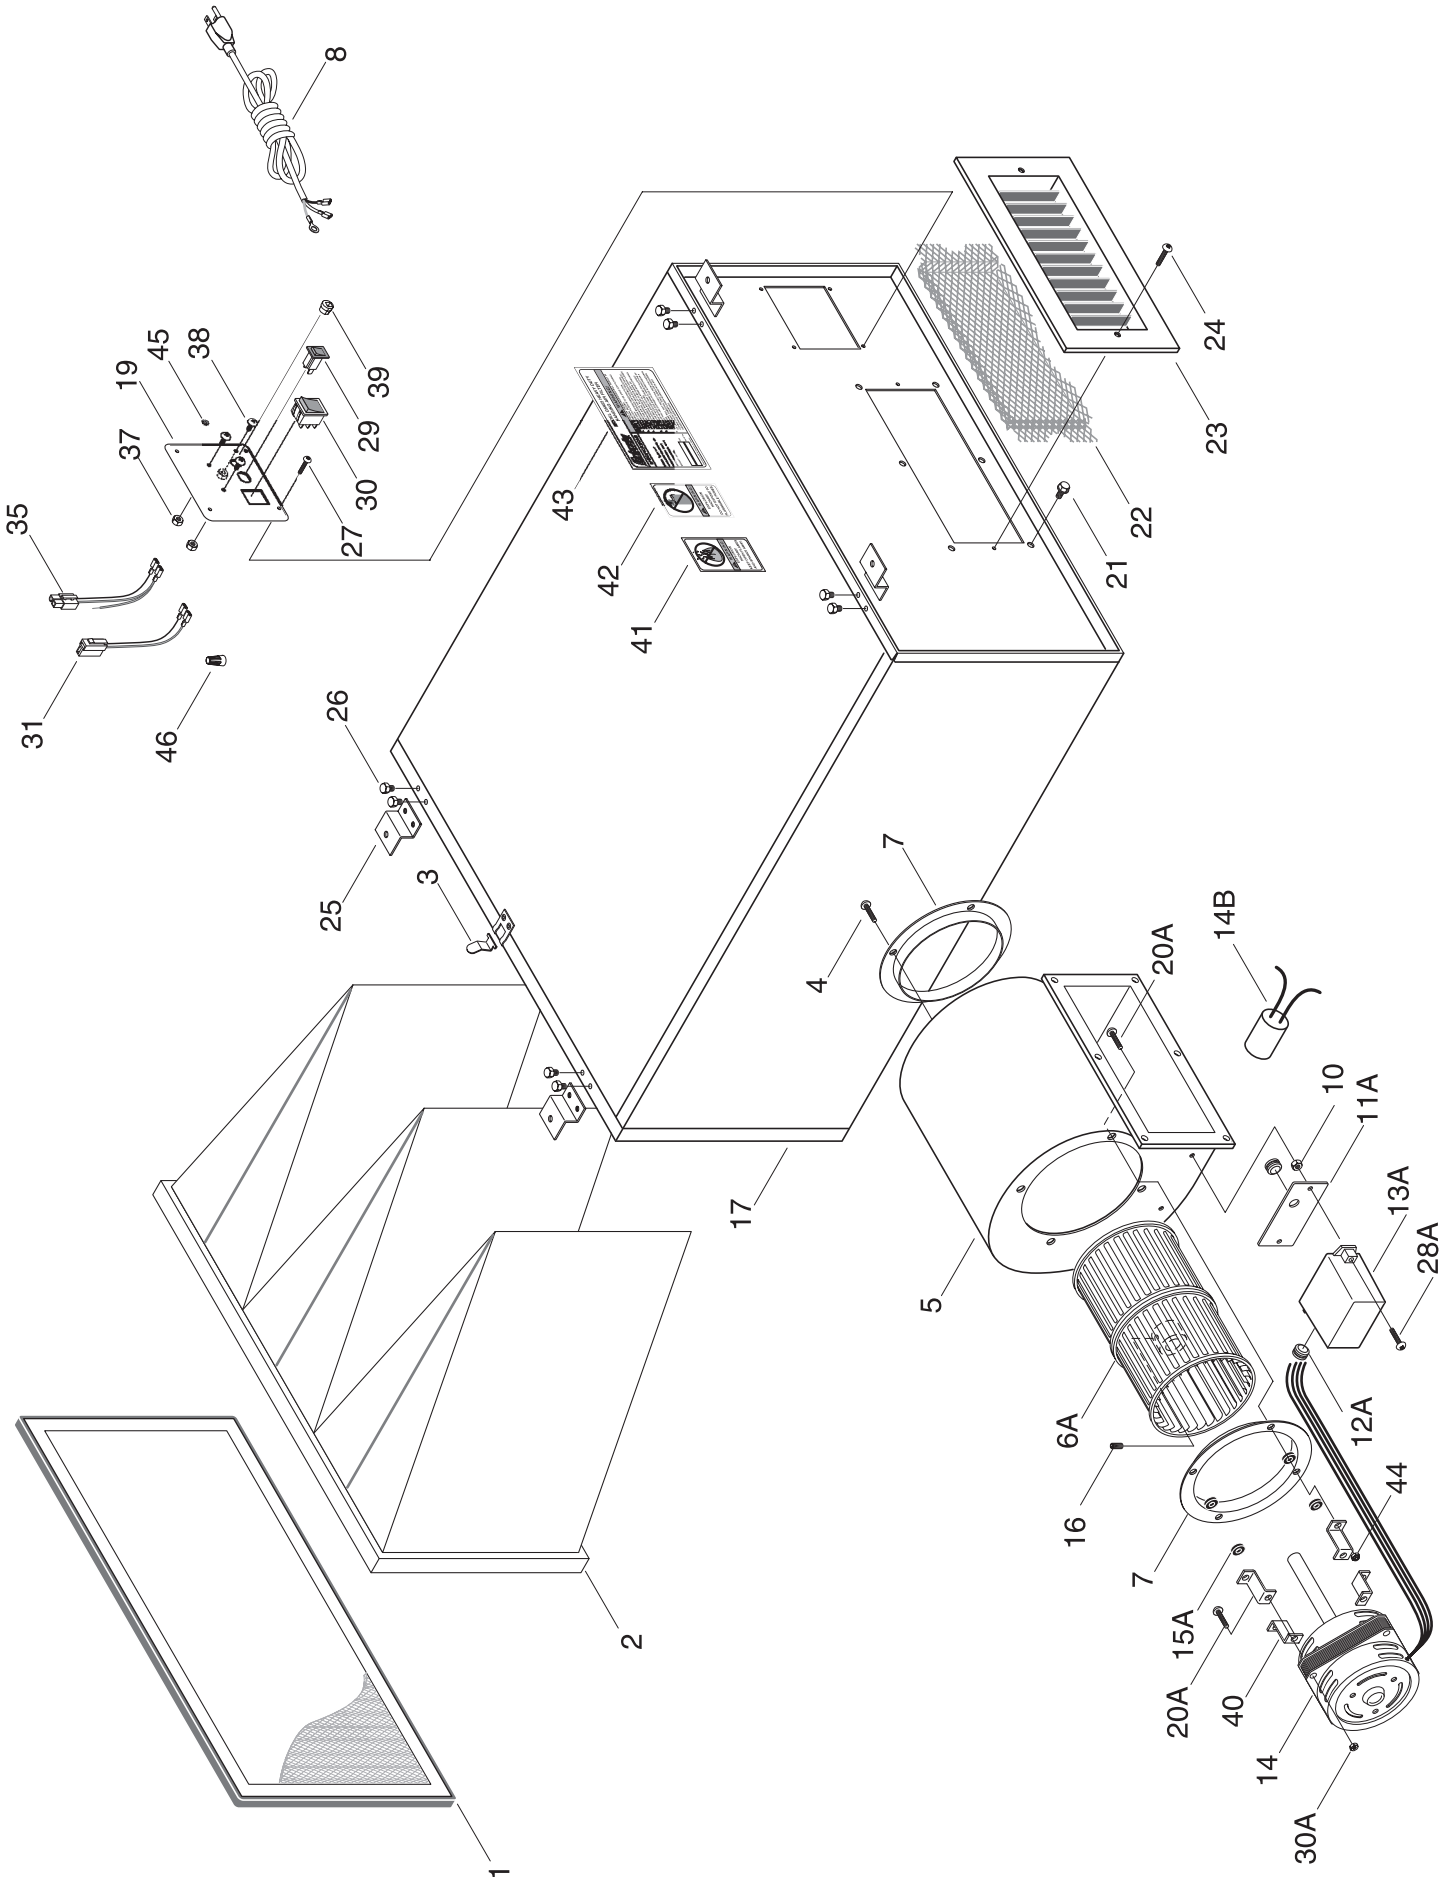

# Parts Breakdown

# Parts List

REF	PART #	DESCRIPTION
1	G6514	WASHABLE PREFILTER
2	P5955002	5 MICRON BAG
3	P5955003	DOOR CLIP
4	PS38M	PHLP HD SCR M4-0.7 X 10
5	P5955005	FAN HOUSING
6A	P5955006	FAN BLADE
7	P5955007	FAN INLET
8	PWRCRD110L	PWR CORD 110V, LG W/PLUG
10	PN05	HEX NUT 1/4"-20
11A	P5955011A	FIXED PLATE
12A	P5955012A	GROMMET
13A	P5955013A	COVER
14	P5955014	MOTOR
14B	P5955014B	CAPACITOR 250V 9MFD
15A	P5955015A	RUBBER BUSHING
16	PSS03M	SETSCREW M6-1 X 8
17	P5955017	MAIN HOUSING
19	P5955019	SWITCH PANEL
20A	PS75M	PHLP HD SCR M5-.8 X 35
21	PB19	HEX BOLT 1/4"-20 X 1/2"
22	P5955022	GUARD GRILL
23	P5955023	OUTLET PORT
24	PS01	PHLP HD SCR 10-24 X 1/2"
25	P5955025	MOUNTING BRACKET
26	PB57	HEX BOLT 1/4"-20 X 1/4"
27	PS07M	PHLP HD SCR M4-.7 X 8
28A	PS22M	PHLP HD SCR M5-.8 X 25
29	P5955029	BREAKER/RESET
30	P5955030	SWITCH
30A	PN06M	HEX NUT M5-.8
31	P5955031	SPADE PLUG FOR REMOTE
35	P5955035	PIN PLUG FOR REMOTE
37	PN04M	HEX NUT M4-.7
38	PS54M	PHLP HD SCR M4-.7 X 6
39	P5955039	STRAIN RELIEF
40	P5955040	MOTOR MOUNT BRACKET
41	P5955041	SPARKS/FLAMES LABEL
42	P5955042	FUMES WARNING LABEL
43	P5955043	MACHINE ID/WARNING LABEL
44	PLN01M	LOCK NUT M4-.7
45	PTLW06M	EXT TOOTH WASHER 4MM
46	PWRN01	WIRE NUT 14-22 GAUGE