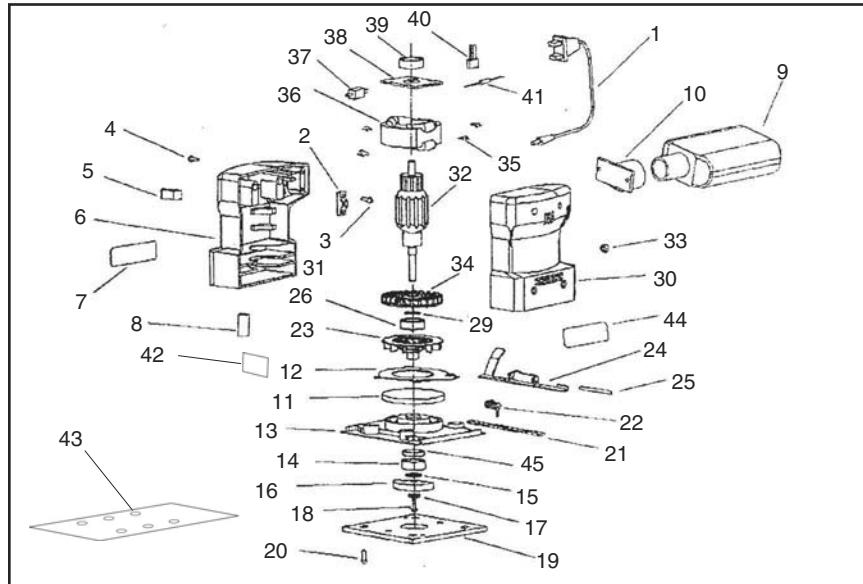

Parts Breakdown

Parts List

REF PART #	DESCRIPTION	REF PART #	DESCRIPTION		
1	P5970001	POWER CORD	23	P5970023	ALUMINUM FAN
2	P5970002	CABLE CLAMP	24	P5970024	CLAMP
3	P5970003	TAP SCREW ST 4.2 X 12	25	P5970025	PIN
4	P5970004	TAP SCREW ST 4.2 X 18	26	P5970026	BEARING
5	P5970005	SWITCH	29	P5970029	RUBBER WASHER
6	P5970006	LEFT HOUSING	30	P5970030	RIGHT HOUSING
7	P5970007	GRIZZLY NAMEPLATE	31	P5970031	NUT
8	P5970008	RUBBER PAD	32	P5970032	ROTOR
9	P5970009	DUST BAG	33	P5970033	WIRE TERMINAL
10	P5970010	DUST BAG ADAPTER	34	P5970034	STATOR
11	P5970011	COVER PLATE	35	P5970035	CARBON BRUSH
12	P5970012	DUST SEAL	36	P5970036	BRUSH HOUSING
13	P5970013	WORK BASE PLATE	37	P5970037	WIRE COVER
14	P5970014	BEARING	38	P5970038	DUST SHIELD
15	P5970015	WASHER	39	P5970039	BEARING
16	P5970016	ECCENTRIC	40	P5970040	CARBON BRUSH
17	P5970017	WASHER	41	P5970041	INDUCTANCE
18	P5970018	BOLT	42	P5970042	DUST WARNING LABEL
19	P5970019	FOAM PAD	43	P5970043	100 GRIT SANDPAPER 4-1/2 x 5-1/2
20	PS38M	PHLP HD SCR M4-.7 X 10	44	P5970044	FACTORY LABEL
21	P5970021	DUST-PROOF PACKING	45	P5970045	SPACER
22	P5970022	SPRING			