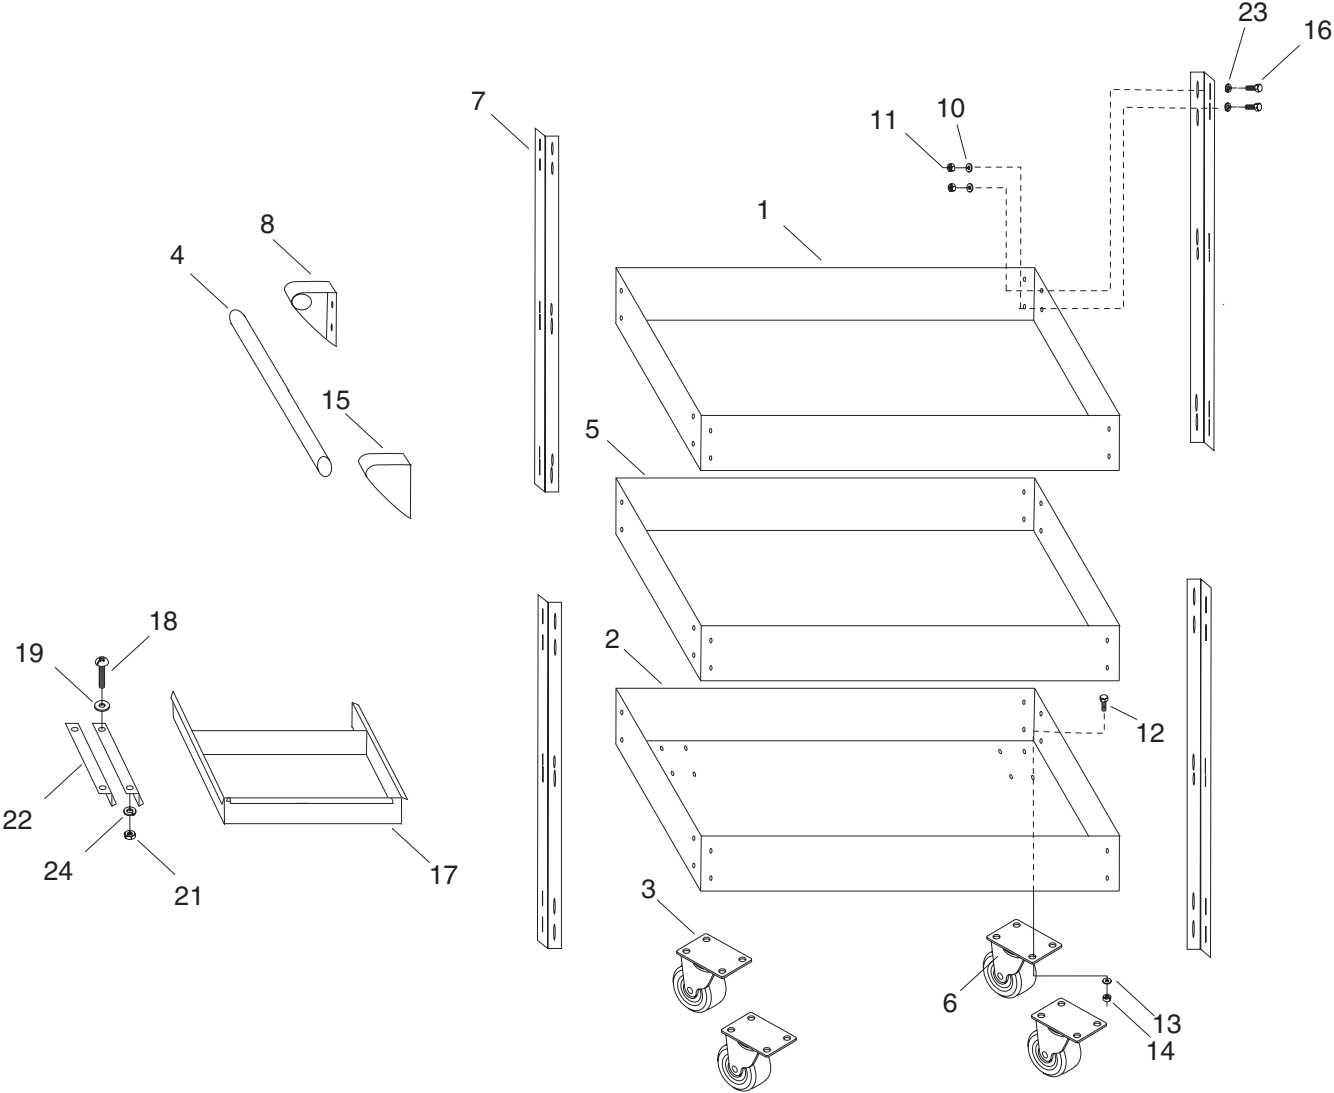

G7106 Parts Breakdown and List

REF	PART#	DESCRIPTION
1	P7106001	TOP SHELF
2	P7106002	BOTTOM SHELF
3	P7106003	SWIVEL CASTER
4	P7106004	HANDLE
5	P7106005	MIDDLE SHELF
6	P7106006	FIXED CASTER
7	P7106007	SIDE BRACE
8	P7106008	HANDLE BRACKET (L)
10	PW03M	FLAT WASHER 6MM
11	PN01M	HEX NUT M6-1
12	PB40M	HEX BOLT M10-1.5 X 15

REF	PART#	DESCRIPTION
13	PLW06M	LOCK WASHER 10MM
14	PN02M	HEX NUT M10-1.5
15	P7106015	HANDLE BRACKET (R)
16	PB02M	HEX BOLT M6-1 X 12
17	P7106017	DRAWER
18	PS09M	PHLP HD SCR M5-.8 X 10
19	PW02M	FLAT WASHER 5MM
21	PN06M	HEX NUT M5-.8
22	P7106022	DRAWER BRACKET
23	PLW03M	LOCK WASHER 6MM
24	PLW01M	LOCK WASHER 5MM