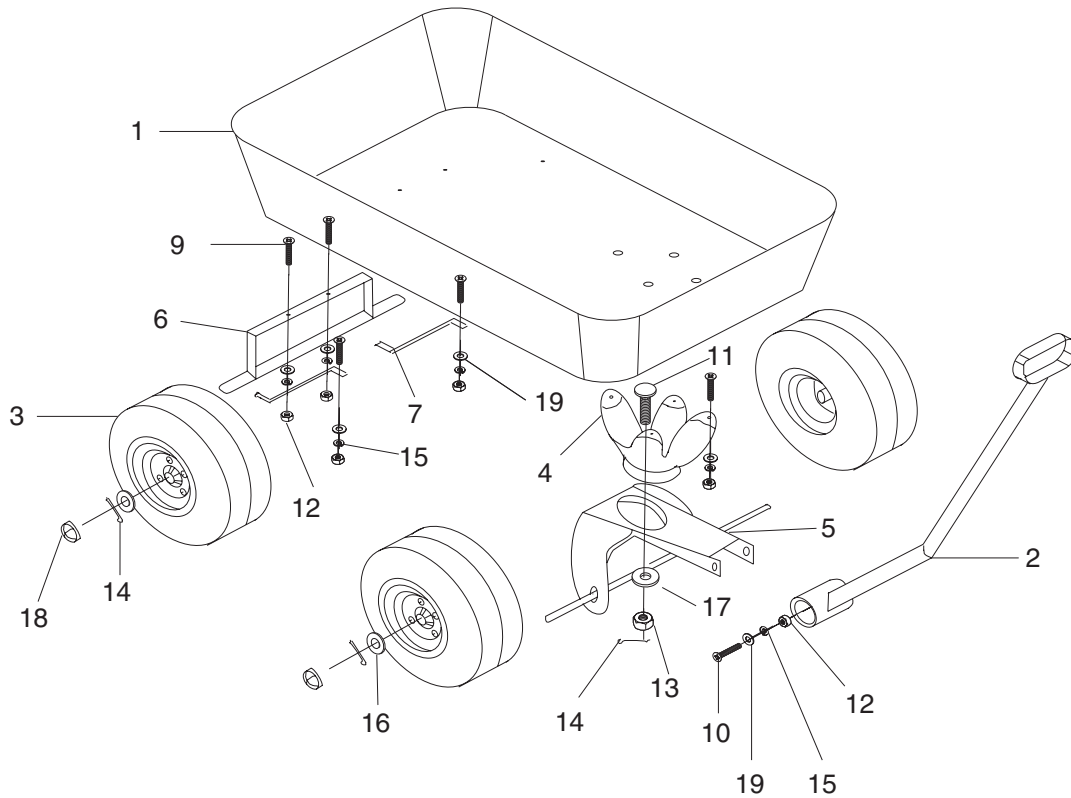

G7111 Parts Breakdown and List

REF	PART#	DESCRIPTION
1	P7111001	BED
2	P7111002	PULL HANDLE
3	P7111003	TIRES 4.10/3.50
4	P7111004	STEERING BRACKET
5	P7111005	FRONT AXLE ASSEMBLY
6	P7111006	REAR AXLE ASSEMBLY
7	P711107	REAR AXLE BRACE
9	PFH38M	FLAT HD SCR M6-1 X 16
10	PS84M	PHLP HD SCR M6-1 X 75

REF	PART#	DESCRIPTION
11	P7111011	SPECIAL BOLT M10-1.5 X 23
12	PN01M	HEX NUT M6-1
13	PN02M	HEX NUT M10-1.5
14	P7111014	COTTER PIN 3/32 X 1-1/2
15	PLW03M	LOCK WASHER 6MM
16	PW08M	FLAT WASHER 16MM
17	PW04M	FLAT WASHER 10MM
18	P7111018	PLASTIC AXLE CAP
19	PW03M	FLAT WASHER 6MM