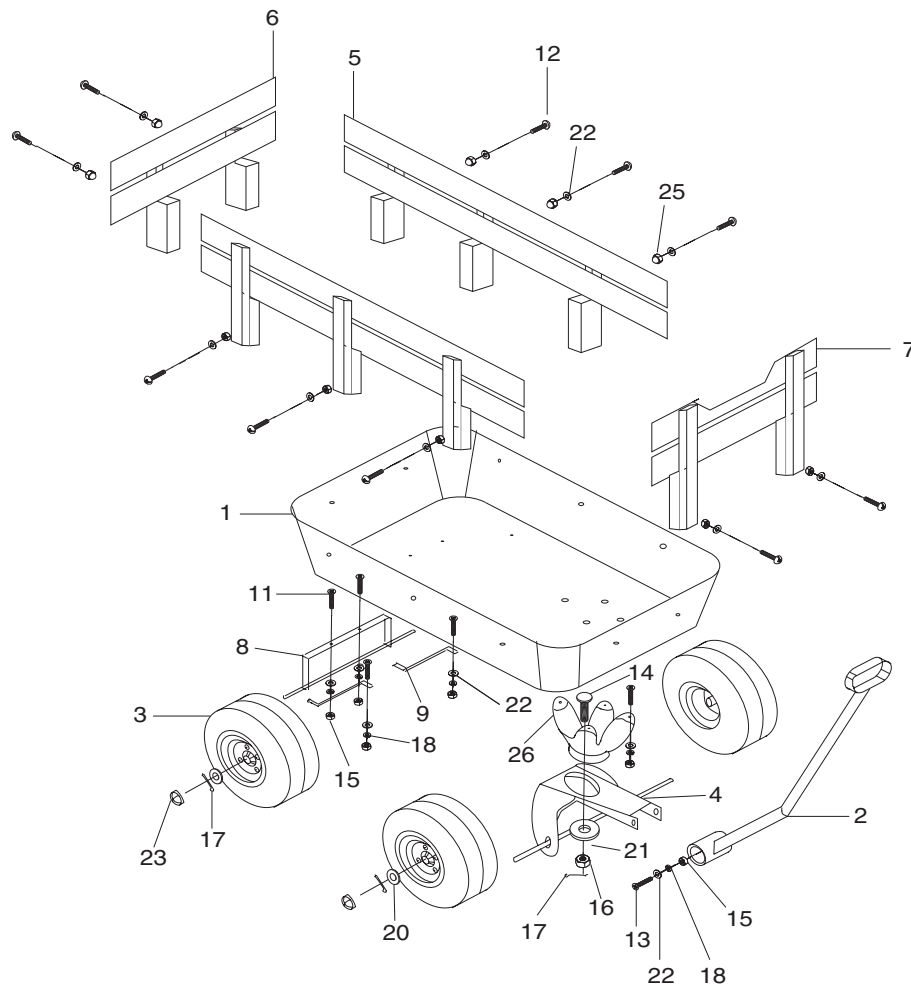

# G7112 Parts Breakdown and List

REF	PART#	DESCRIPTION
1	P7112001	BED
2	P7112002	PULL HANDLE
3	P7112003	TIRES 4.10/3.50
4	P7112004	FRONT AXLE ASSEMBLY
5	P7112005	L/R WOOD STAKE SIDE
6	P7112006	REAR WOOD STAKE SIDE
7	P7112007	FRONT WOOD STAKE SIDE
8	P7712008	REAR AXLE ASSEMBLY
9	P7112009	REAR AXLE BRACE
11	PFH38M	FLAT HD SCR M6-1 x 16
12	PS83M	PHLP HD SCR M6-1 x 45
13	PS84M	PHLP HD SCR M6-1 x 75

REF	PART#	DESCRIPTION
14	P7112014	SPECIAL BOLT M10-1.5 x 23
15	PN01M	HEX NUT M6-1
16	PN02M	HEX NUT M10-1.5
17	P7112017	COTTER PIN 3/32 x 1-1/2
18	PLW03M	LOCK WASHER 6MM
20	PW08M	FLAT WASHER 16MM
21	PW04M	FLAT WASHER 10MM
22	PW03M	FLAT WASHER 6MM
23	P7112023	PLASTIC AXLE CAP
25	PN35M	ACORN NUT M6-1
26	P7112026	STEERING BRACKET