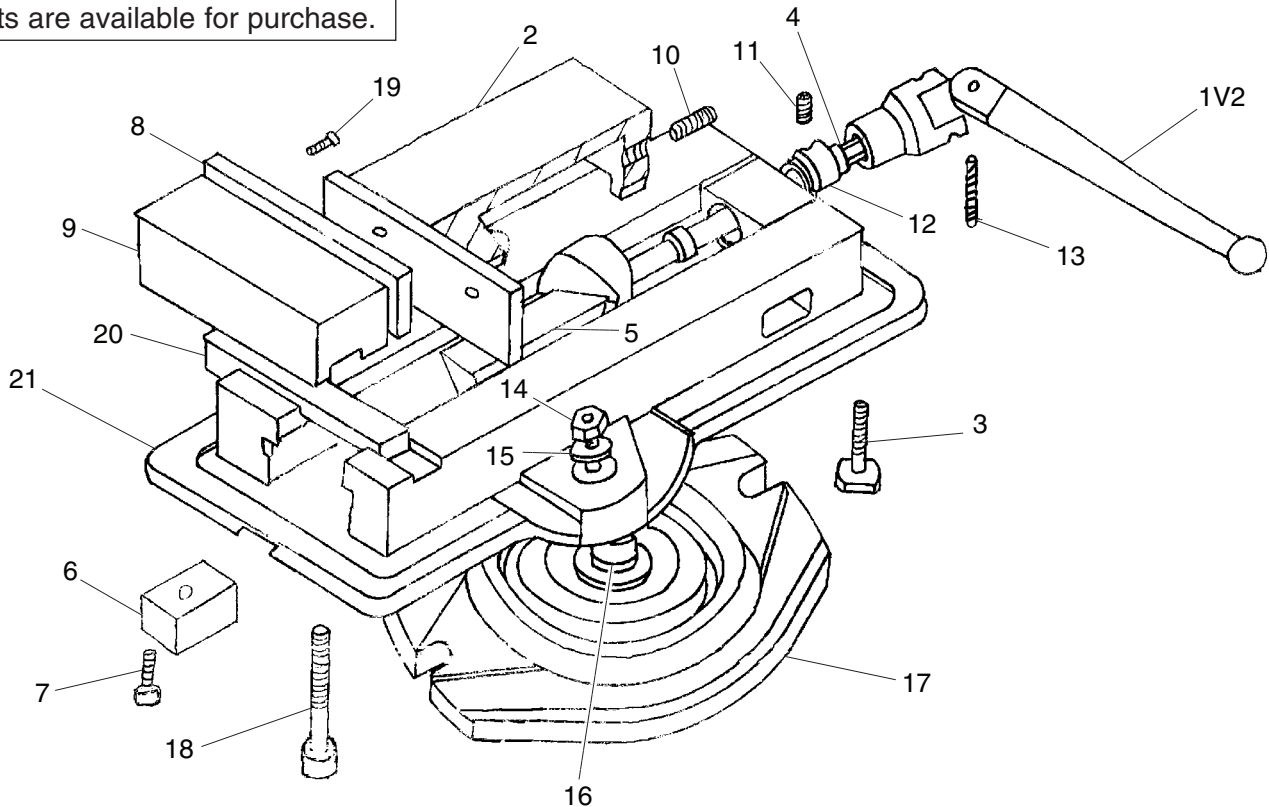

Parts information is provided for service purposes only. Not all parts are available for purchase.

REF	PART #	DESCRIPTION
1V2	P7155001V2	HANDLE 18.50MM V2.04.07
2	P7155002	MOVABLE JAW
3	P7155003	T-BOLT M16-2 X 50
4	P7155004	LEADSCREW
5	P7155005	LEADSCREW BRACKET
6	P7155006	ALIGNMENT BLOCK
7	PCAP130M	CAP SCREW M10-1.5 X 16
8	P7155008	JAW FACE
9	P7155009	FIXED JAW
10	PSS86M	SET SCREW M10-1.5 X 45
11	PSS03M	SET SCREW M6-1 X 8

REF	PART #	DESCRIPTION
12	P7155012	RING BLOCK
13	P7155013	SOLID PIN 35 X 8MM
14	PN09M	HEX NUT M12-1.75
15	PW06M	FLAT WASHER 12MM
16	P7155016	PIVOT BOLT
17	P7155017	PIVOT BASE
18	PCAP47M	CAP SCREW M10-1.5 X 40
19	PCAP26M	CAP SCREW M6-1 X 12
20	P7155020	KEY
21	P7155021	WISE BASE