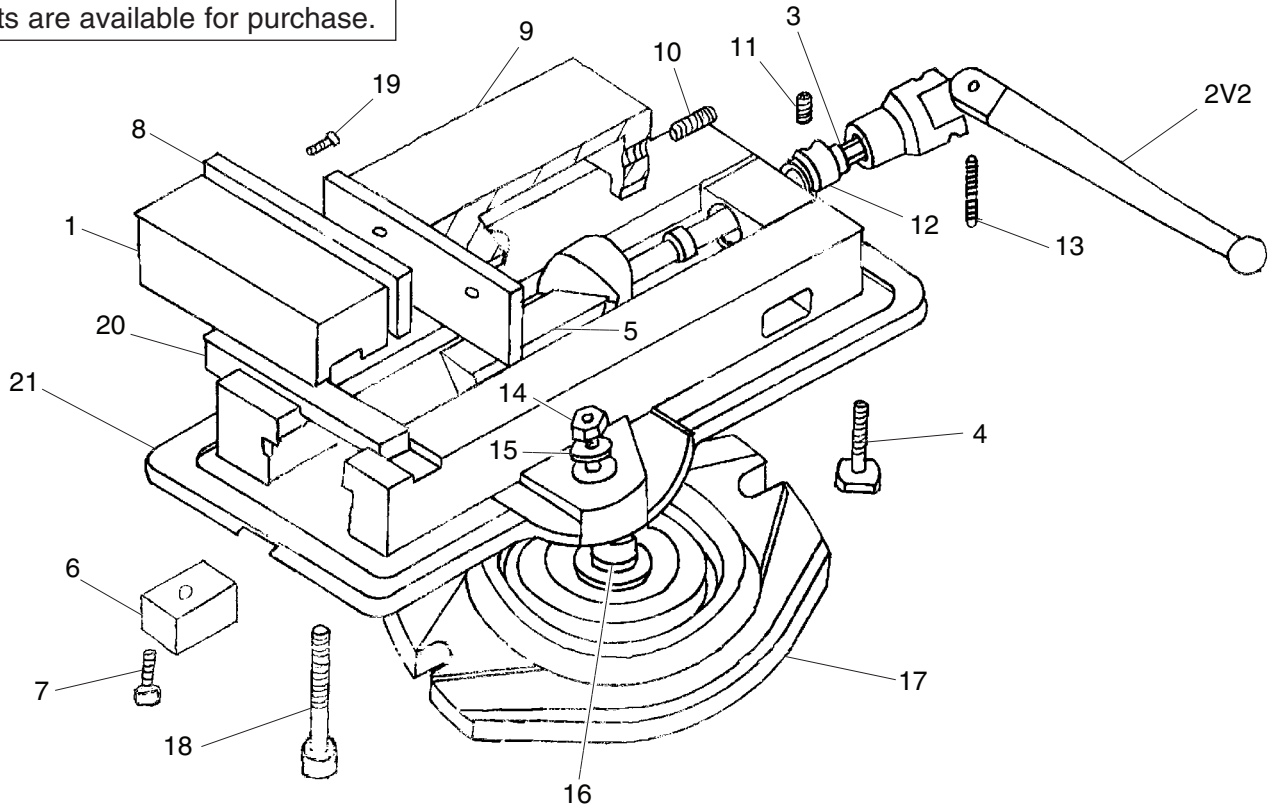

Parts information is provided for service purposes only. Not all parts are available for purchase.

REF	PART #	DESCRIPTION
1	P7156001	FIXED JAW
2V2	P7156002V2	HANDLE 8-1/4 X 9/16 V2.05.06
3	P7156003	LEADSCREW
4	P7156004	T-BOLT M10-1.5 X 40
5	P7156005	LEADSCREW BRACKET
6	P7156006	ALIGNMENT BLOCK
7	PCAP26M	CAP SCREW M6-1 X 12
8	P7156008	JAW FACE
9	P7156009	MOVABLE JAW
10	PSS14M	SET SCREW M8-1.25 X 12
11	PSS02M	SET SCREW M6-1 X 6

REF	PART #	DESCRIPTION
12	P7156012	RING BLOCK
13	P7155013	COMPRESSION SPRING 10 X 31MM
14	PN02M	HEX NUT M10-1.5
15	PW04M	FLAT WASHER 10MM
16	P7156016	PIVOT BOLT
17	P7156017	PIVOT BASE
18	PCAP12M	CAP SCREW M8-1.25 X 40
19	PCAP50M	CAP SCREW M5-.8 X 10
20	P7156020	KEY
21	P7156021	VICE BASE