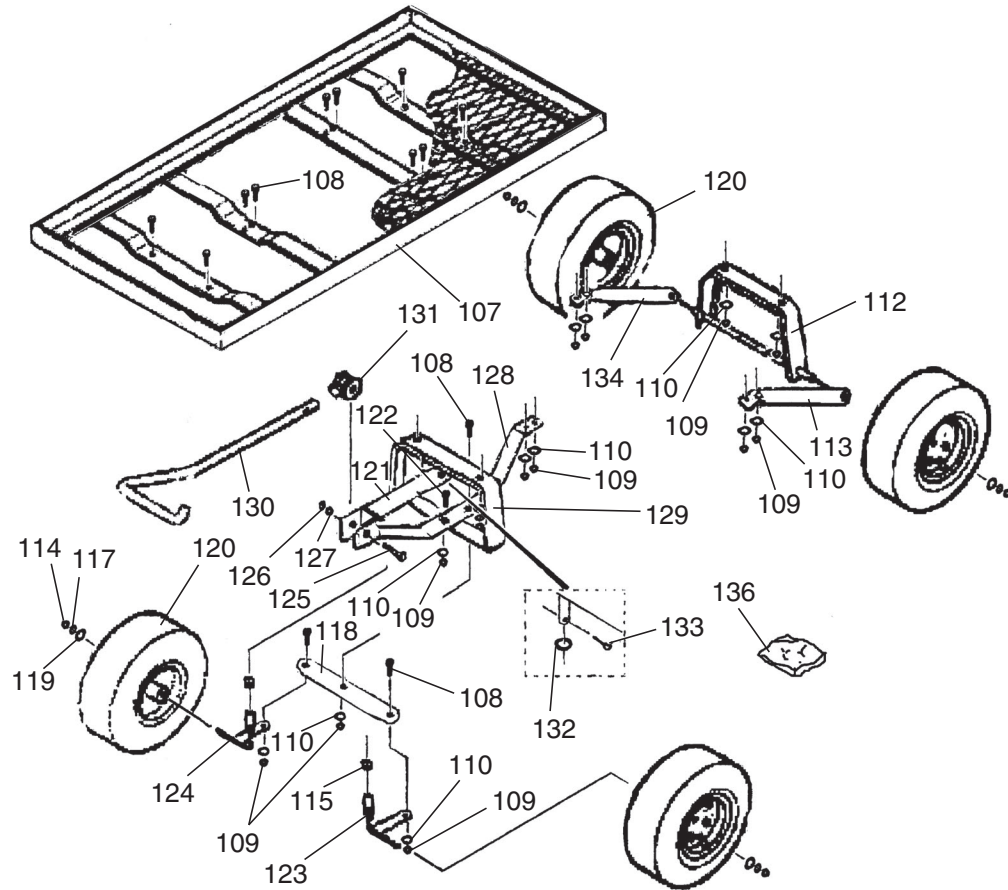

Parts

REF	PART #	DESCRIPTION
107	P8154107	BED
108	PB85M	HEX BOLT M8-1.25 X 18
109	PLN04M	LOCK NUT M8-1.25
110	PW01M	FLAT WASHER 8MM
112	P8154112	REAR AXLE W/SUPPORT
113	P8154113	REAR AXLE LEFT STRUT
114	PN26M	ACORN NUT M12-1.75
115	PN09M	HEX NUT M12-1.75
117	PLW05M	LOCK WASHER 12MM
118	P8154118	TIE BAR
119	PW06M	FLAT WASHER 12MM
120	P8154120	WHEEL 4.1 X 3.5-4
121	P8154121	RECEIVER
122	PB07M	HEX BOLT M8-1.25 X 25

REF	PART #	DESCRIPTION
123	P8154123	LEFT STEERING SPINDLE
124	P8154124	RIGHT STEERING SPINDLE
125	PB28M	HEX BOLT M8-1.25 X 60
126	PLN04M	LOCK NUT M8-1.25
127	PW01M	FLAT WASHER 8MM
128	P8154128	CENTER STRUT
129	P8154129	STEERING AXLE SUPPORT
130	P8154130	HANDLE
131	P8154131	HANDLE JOINT
132	PW04M	FLAT WASHER 10MM
133	P8154133	COTTER PIN 3 X 25MM
134	P8154134	REAR AXLE RIGHT STRUT
135	P8154135	AXLE AND STRUT BOLT BAG