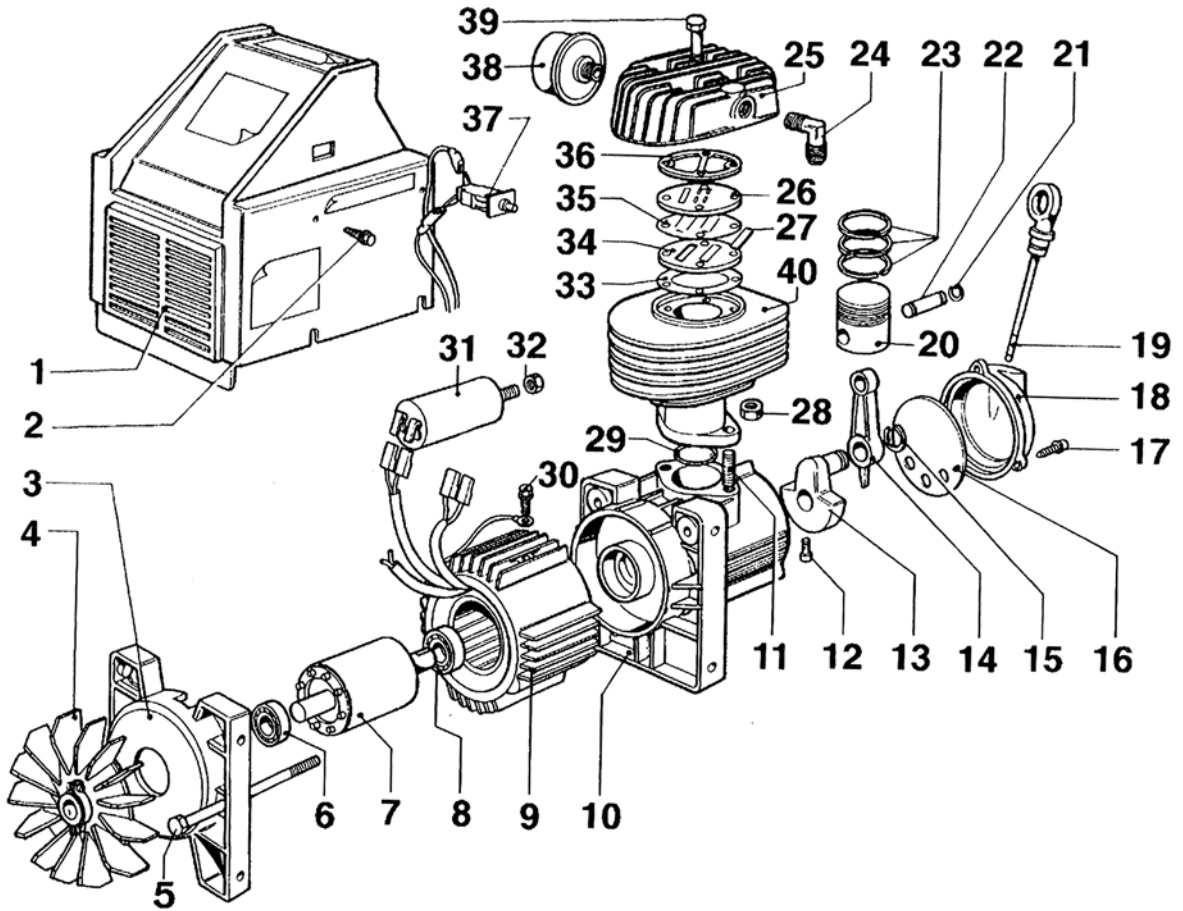

PARTS LIST G8297 AIR COMPRESSOR

Ref. #	Part #	Description
001	P8297001	Guard
002	P8297002	Screw M4.2 x 13
003	P8297003	Motor Flange
004	P8297004	Fan 155mm Dia.
005	P8297005	Screw M6 x 135
006	P8297006	Bearing 17 x 40 x 12
007	P8297007	Rotor
008	P8297008	Bearing 25 x 52 x 15
009	P8297009	Stator
010	P8297010	Compressor Casing
011	P8297011	Screw M8 x 35
012	P8297012	Screw M8 x 25
013	P8297013	Eccentric
014	P8297014	Connecting Rod
015	P8297015	Snap Ring 15mm
016	P8297016	Gasket
017	P8297017	Screw M4.2 x 13mm
018	P8297018	Casing Cover
019	P8297019	Oil Dipstick
020	P8297020	Piston 50mm Dia
021	P8297021	Snap Ring 12mm
022	P8297022	Piston Pin
023	P8297023	50mm Ring Set
023A	P8297023A	50mm Ring Set
023B	P8297024B	50mm Ring Set
024	P8297024	3/8" Elbow
025	P8297025	Cylinder Head
026	P8297026	Valve Plate
027	P8297027	Valve
028	P8297028	Nut M8

PARTS LIST G8298 AIR COMPRESSOR

Ref. #	Part #	Description
001	P8298001	Guard
002	P8298002	Screw M4.2 x 13
003	P8298003	Motor Flange
004	P8298004	Fan 155mm Dia.
005	P8298005	Screw M6 x 135
006	P8298006	Bearing 17 x 40 x 12
007	P8298007	Rotor
008	P8298008	Bearing 25 x 52 x 15
009	P8298009	Stator
010	P8298010	Compressor Casing
011	P8298011	Screw M8 x 35
012	P8298012	Screw M8 x 25
013	P8298013	Eccentric
014	P8298014	Connecting Rod
015	P8298015	Snap Ring 15mm
016	P8298016	Gasket
017	P8298017	Screw M4.2 x 13mm
018	P8298018	Casing Cover
019	P8298019	Oil Dipstick
020	P8298020	Piston
021	P8298021	Snap Ring 12mm
022	P8298022	Piston Pin
023	P8298023	Ring Set
023A	P8298023A	Ring Set
023B	P8298024B	Ring Set
024	P8298024	3/8" Elbow
025	P8298025	Cylinder Head
026	P8298026	Valve Plate
027	P8298027	Valve
028	P8298028	Nut M8
029	P8298029	Cylinder Gasket