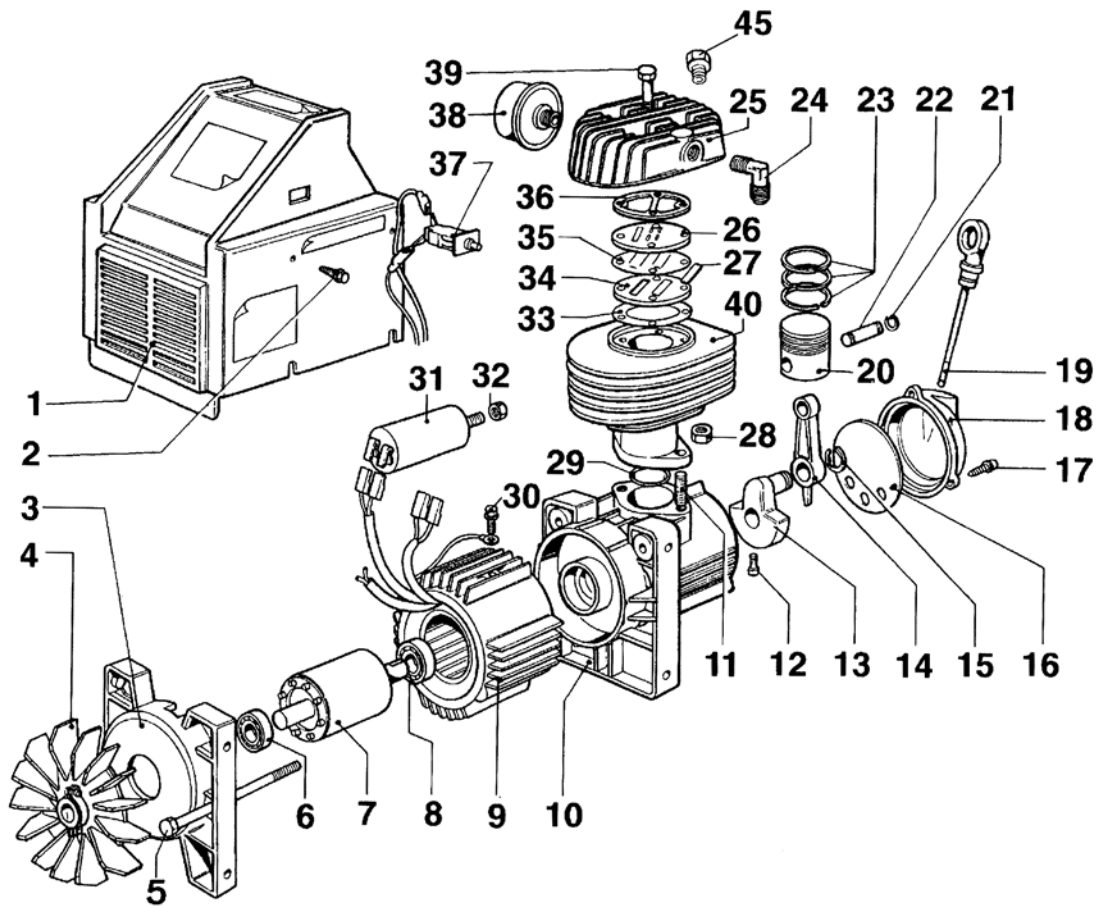

PARTS LIST G8298 AIR COMPRESSOR

Ref. #	Part #	Description
001	P8298001	Guard
002	P8298002	Screw M4.2 x 13
003	P8298003	Motor Flange
004	P8298004	Fan 155mm Dia.
005	P8298005	Screw M6 x 135
006	P8298006	Bearing 17 x 40 x 12
007	P8298007	Rotor
008	P8298008	Bearing 25 x 52 x 15
009	P8298009	Stator
010	P8298010	Compressor Casing
011	P8298011	Screw M8 x 35
012	P8298012	Screw M8 x 25
013	P8298013	Eccentric
014	P8298014	Connecting Rod
015	P8298015	Snap Ring 15mm
016	P8298016	Gasket
017	P8298017	Screw M4.2 x 13mm
018	P8298018	Casing Cover
019	P8298019	Oil Dipstick
020	P8298020	Piston
021	P8298021	Snap Ring 12mm
022	P8298022	Piston Pin
023	P8298023	Ring Set
023A	P8298023A	Ring Set
023B	P8298024B	Ring Set
024	P8298024	3/8" Elbow
025	P8298025	Cylinder Head
026	P8298026	Valve Plate
027	P8298027	Valve
028	P8298028	Nut M8
029	P8298029	Cylinder Gasket

Ref. #	Part #	Description
030	P8298030	Screw M4.2 x 6.5
031	P8298031	Condensator
032	P8298032	M8 Hex Nut
033	P8298033	Valve Gasket
034	P8298034	Valve Plate
035	P8298035	Valve Gasket
036	P8298036	Valve Gasket
037	P8298037	Micro Switch
038	P8298038	Air Filter
039	P8298039	Screw M6 x 45
040	P8298040	Cylinder
041	P8298041	Drain Cock 1/4"
042	P8298042	Tank
043	P8298043	Knob
044	P8298044	Connector
045	P8298045	Valve 1/4"
046	P8298046	Non-Return Valve
047	P8298047	Connecting Pipe
049	P8298049	Screw
050	P8298050	Hex Nut M6
051	P8298051	Washer 6mm
052	P8298052	Support
053	P8298053	Screw M6 x 30
054	P8298054	Cable
055	P8298055	Pressure Gauge
056	P8298056	Pressure Reducer
057	P8298057	Hose, Rilsan
058	P8298058	Connector
059	P8297059	Air Pressure
060	P8297060	Pressure Gauge
061	P8297060	Connector