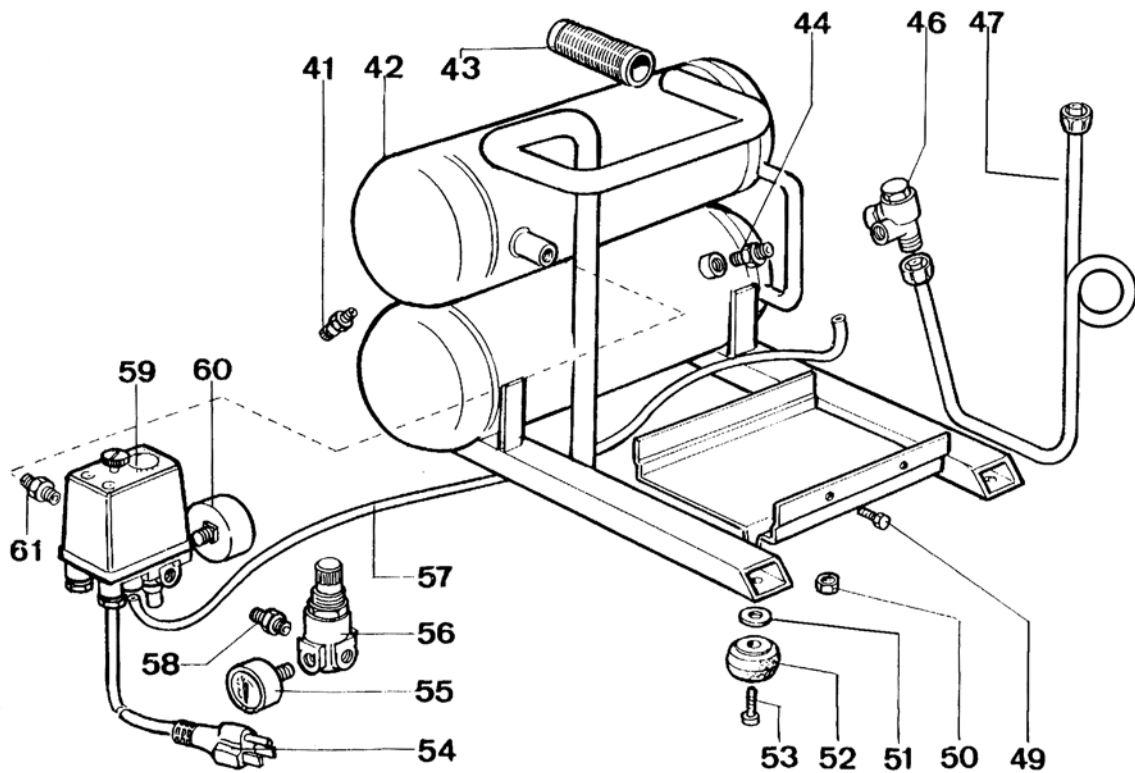

PARTS LIST G8298 AIR COMPRESSOR

Ref. #	Part #	Description
001	P8298001	Guard
002	P8298002	Screw M4.2 x 13
003	P8298003	Motor Flange
004	P8298004	Fan 155mm Dia.
005	P8298005	Screw M6 x 135
006	P8298006	Bearing 17 x 40 x 12
007	P8298007	Rotor
008	P8298008	Bearing 25 x 52 x 15
009	P8298009	Stator
010	P8298010	Compressor Casing
011	P8298011	Screw M8 x 35
012	P8298012	Screw M8 x 25
013	P8298013	Eccentric
014	P8298014	Connecting Rod
015	P8298015	Snap Ring 15mm
016	P8298016	Gasket
017	P8298017	Screw M4.2 x 13mm
018	P8298018	Casing Cover
019	P8298019	Oil Dipstick
020	P8298020	Piston
021	P8298021	Snap Ring 12mm
022	P8298022	Piston Pin
023	P8298023	Ring Set
023A	P8298023A	Ring Set
023B	P8298024B	Ring Set
024	P8298024	3/8" Elbow
025	P8298025	Cylinder Head
026	P8298026	Valve Plate
027	P8298027	Valve
028	P8298028	Nut M8
029	P8298029	Cylinder Gasket

Ref. #	Part #	Description
030	P8298030	Screw M4.2 x 6.5
031	P8298031	Condensator
032	P8298032	M8 Hex Nut
033	P8298033	Valve Gasket
034	P8298034	Valve Plate
035	P8298035	Valve Gasket
036	P8298036	Valve Gasket
037	P8298037	Micro Switch
038	P8298038	Air Filter
039	P8298039	Screw M6 x 45
040	P8298040	Cylinder
041	P8298041	Drain Cock 1/4"
042	P8298042	Tank
043	P8298043	Knob
044	P8298044	Connector
045	P8298045	Valve 1/4"
046	P8298046	Non-Return Valve
047	P8298047	Connecting Pipe
049	P8298049	Screw
050	P8298050	Hex Nut M6
051	P8298051	Washer 6mm
052	P8298052	Support
053	P8298053	Screw M6 x 30
054	P8298054	Cable
055	P8298055	Pressure Gauge
056	P8298056	Pressure Reducer
057	P8298057	Hose, Rilsan
058	P8298058	Connector
059	P8297059	Air Pressure
060	P8297060	Pressure Gauge
061	P8297060	Connector