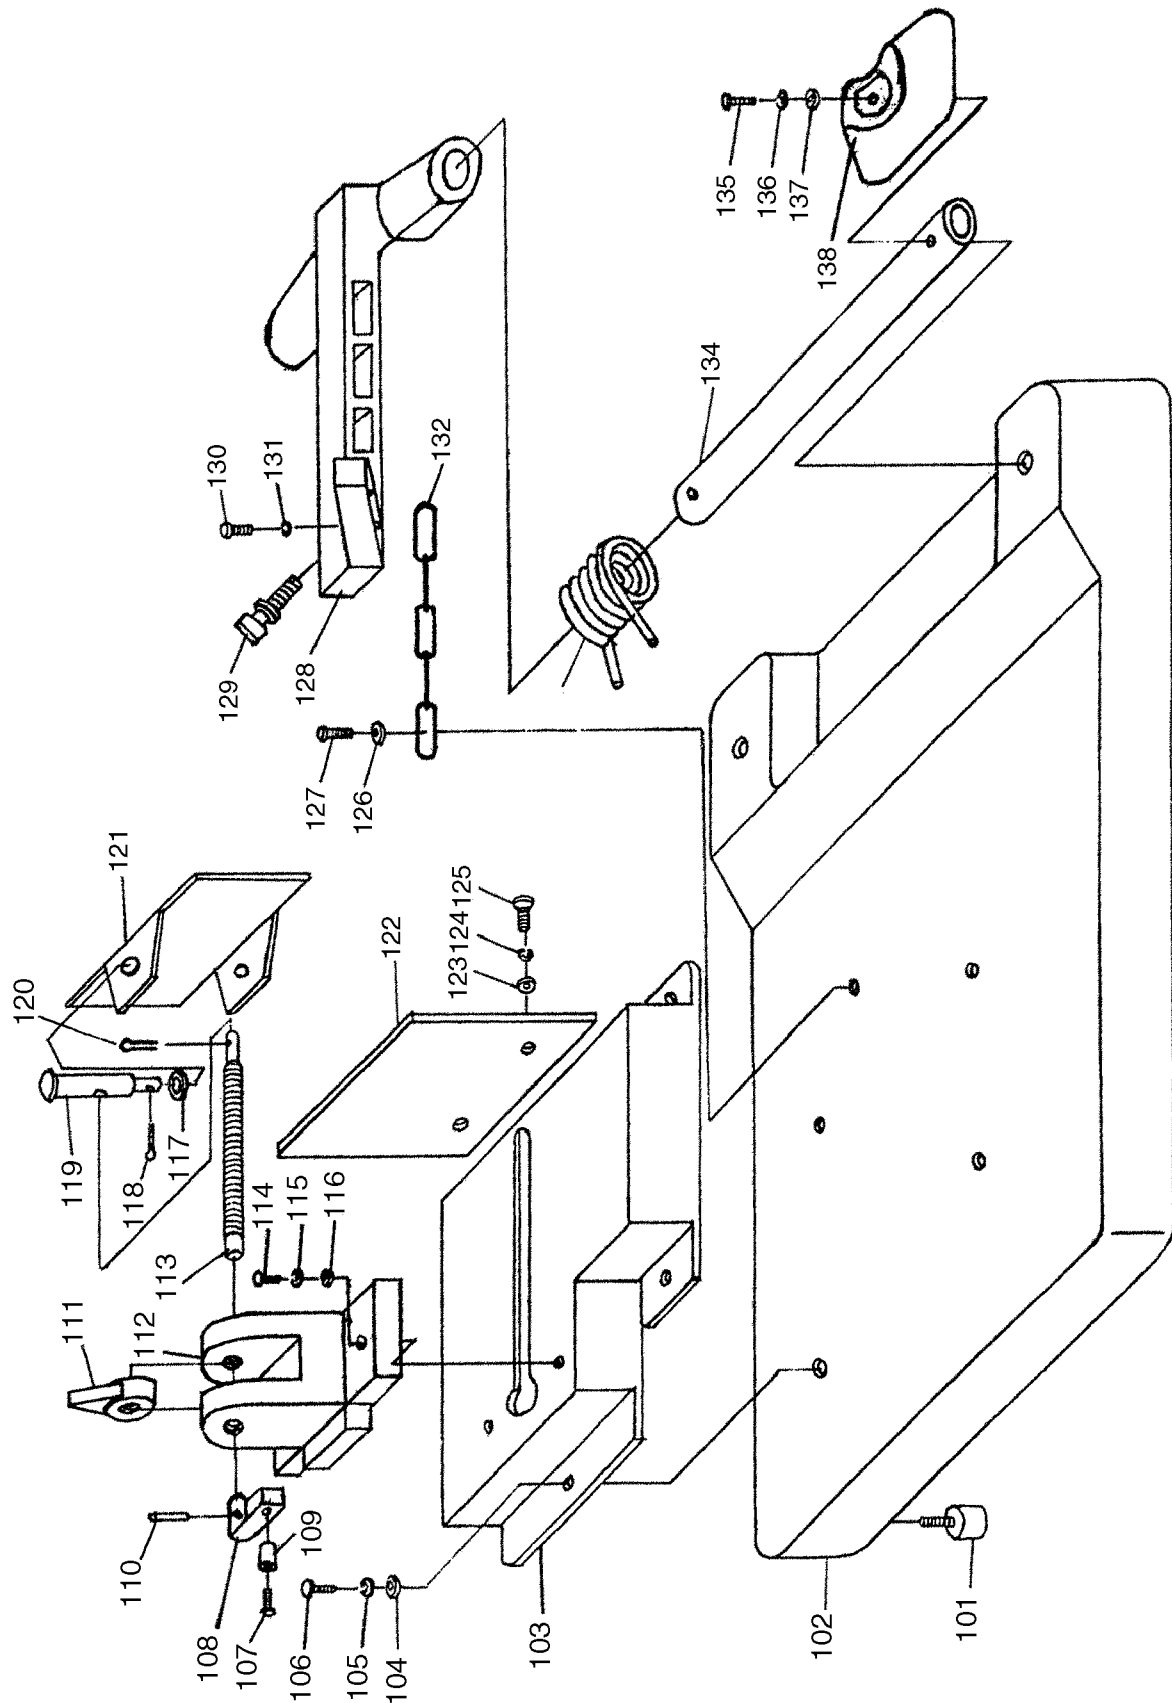

G8692

REF	PART #	DESCRIPTION
101	P8692101	RUBBER FEET
102	P8692102	BASE
103	P8692103	WORKING TABLE
104	PW01M	FLAT WASHER 8MM
105	PLW04M	LOCK WASHER 8MM
106	PB03M	HEX BOLT M8-1.25 X 16
107	P8692107	FLAT HEAD SCREW M5-.8 x 10
108	P8692108	HANDLE
109	P8692109	KNOB
110	P8692110	PIN
111	P8692111	QUICK NUT
112	P8692112	SCREW BASE
113	P8692113	LEAD SCREW
114	PB09M	HEX BOLT M8-1.25 X 20
115	PLW04M	LOCK WASHER 8MM
116	PW01M	FLAT WASHER 8MM
117	PW01M	FLAT WASHER 8MM
118	P8692118	COTTER PIN 3 X 20
119	P8692119	FASTEN PIN
120	P8692120	PRESSING PIN
121	P8692121	PRESSING PLATE
122	P8692122	FASTEN PLATE
123	PW01M	FLAT WASHER 8MM
124	PLW04M	LOCK WASHER 8MM
125	PB03M	HEX BOLT M8-1.25 X 16
126	PW03M	FLAT WASHER 6MM
127	PS72M	PHLP HD SCR M6-1 X 12
128	P8692128	TURNING ARM
129	P8692129	CHAIN BOLT
130	PB03M	HEX BOLT M8-1.25 X 16
131	PLW04M	LOCK WASHER 8MM
132	P8692132	CHAIN
133	P8692133	SPRING
134	P8692134	PIPE
135	PB20M	HEX BOLT M8-1.25 X 35
136	PLW04M	LOCK WASHER 8MM
137	PW01M	FLAT WASHER 8MM
138	P8692138	COVER