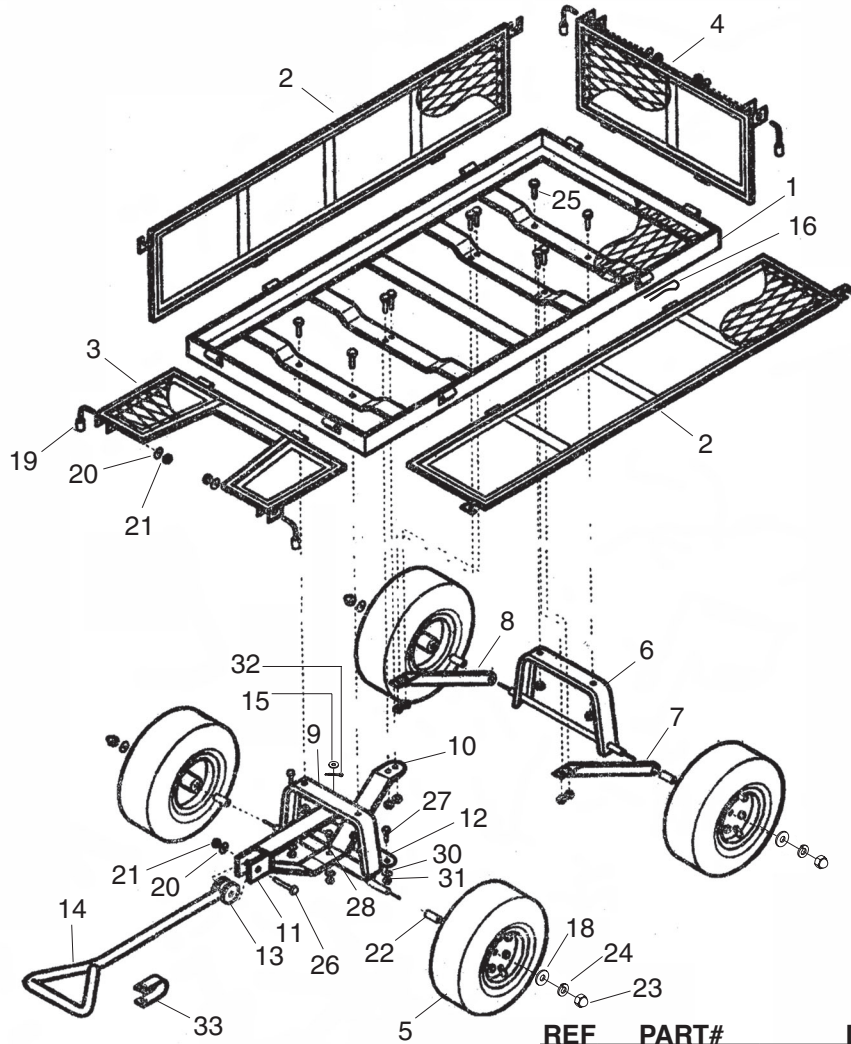

H0771 Parts Breakdown and List

REF	PART#	DESCRIPTION
1	PH0771001	BED PANEL
2	PH0771002	SIDE PANEL
3	PH0771003	FRONT PANEL
4	PH0771004	BACK PANEL
5	PH0771005	WHEEL 13" X 5.00-6
6	PH0771006	REAR AXLE SUPPORT
7	PH0771007	LEFT REAR AXLE BRACE
8	PH0771008	RIGHT REAR AXLE BRACE
9	PH0771009	FRONT AXLE SUPPORT
10	PH0771010	CNTR FRONT AXLE BRACE
11	PH0771011	YOKE
12	PH0771012	STEERING CONNECTOR
13	PH0771013	PLASTIC COUPLING
14	PH0771014	PULL HANDLE
14-1	PH0771014-1	PAD (LOWER)
14-2	PH0771014-2	PAD (UPPER)

REF	PART#	DESCRIPTION
15	PW04M	FLAT WASHER 10MM
16	PH0771016	PANEL ASSEMBLY PINS
18	PW06M	FLAT WASHER 12MM
19	PH0771019	MALE LOCK HANDLE M8-1.25
20	PW01M	FLAT WASHER 8MM
21	PLN04M	LOCK NUT M8-1.25
22	PH0771022	WHEEL SPACER BUSHING
23	PN26M	ACORN NUT M12-1.75
24	PLW05M	LOCK WASHER 12MM
25	PCB01M	CARRIAGE BOLT M8-1.25 x 20
26	PH0771026	SLOT SCREW M8-1.25 x 80
27	PH0771027	SHLDR BOLT M8-1.25 x 15
28	PH0771028	SHLDR BOLT M8-1.25 x 17
30	PW03M	FLAT WASHER 6MM
31	PLN03M	LOCK NUT M6-1.0
32	PH0771032	COTTER PIN
33	PH0771033	TRACTOR CONNECTOR