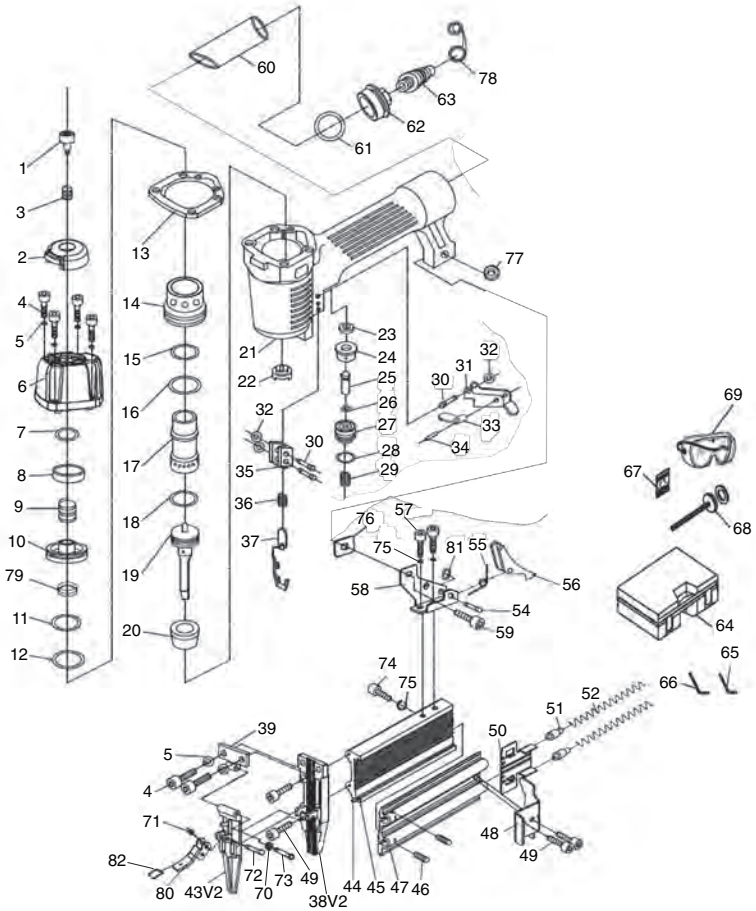

SECTION 8: Parts

Main

Main Parts List

REF	PART #	DESCRIPTION	REF	PART #	DESCRIPTION
1	PH5527001	STEPPED BOLT M4-.7 X 4, 6 X 7	43V2	PH5527043V2	DRIVER GUIDE COVER V2.01.14
2	PH5527002	EXHAUST CAP	44	PH5527044	NAIL GUIDE LINER
3	PH5527003	COMPRESSION SPRING 7.2 X 7	45	PH5527045	MAGAZINE SEAT
4	PH5527004	CAP SCREW M5- 8 X 50	46	PH5527046	SET SCREW M4-.7 X 12
5	PH5527005	LOCK WASHER 5MM	47	PH5527047	MAGAZINE CAP
6	PH5527006	CYLINDER CAP	48	PH5527048	BRACKET
7	PH5527007	O-RING 13.8 X 2.4 P14	49	PH5527049	CAP SCREW M4-.7 X 14
8	PH5527008	SEALING WASHER 2.5 X 31.2	50	PH5527050	PUSHER
9	PH5527009	COMPRESSION SPRING 8 X 7	51	PH5527051	PUSHER PIPE
10	PH5527010	HEAD VALVE PISTON	52	PH5527052	COMPRESSION SPRING 6.7 X 204
11	PH5527011	O-RING 31.2 X 3.5 P13.5	54	PH5527054	PIN 3 X 20
12	PH5527012	O-RING 24.7 X 3.5 P25	55	PH5527055	LATCH SPRING 6.2 X 9.4
13	PH5527013	SEALING WASHER 43 X 53.5	56	PH5527056	LATCH
14	PH5527014	CYLINDER RING	57	PH5527057	CAP SCREW M4-.7 X 8
15	PH5527015	O-RING 29.7 X 3.5 P30	58	PH5527058	LATCH BRACKET
16	PH5527016	O-RING 41.7 X 3.5 P42	59	PH5527059	CAP SCREW M4-.7 X 20
17	PH5527017	CYLINDER	60	PH5527060	RUBBER SLEEVE
18	PH5527018	O-RING 20.8 X 2.4 P21	61	PH5527061	O-RING 36.3 X 3.55
19	PH5527019	PISTON (W/DRIVER)	62	PH5527062	CAP
20	PH5527020	BUMPER	63	PH5527063	AIR PLUG 1/4" NPT MALE
21	PH5527021	BODY	64	PH5527064	CARRYING CASE
22	PH5527022	RUBBER WASHER 4.5 X 8	65	PH5527065	HEX WRENCH 5MM
23	PH5527023	SEAL	66	PH5527066	HEX WRENCH 4MM
24	PH5527024	INNER VALVE SEAT	67	PH5527067	COMPLETE O-RING KIT
25	PH5527025	TRIGGER VALVE GUIDE (INNER)	68	PH5527068	PISTON REPAIR KIT
26	PH5527026	O-RING 1.7 X 2	69	PH5527069	SAFETY GLASSES
27	PH5527027	TRIGGER VALVE GUIDE (OUTER)	70	PH5527070	RUBBER WASHER
28	PH5527028	O-RING 11 X 2.4 P11.2	71	PH5527071	O-RING 36.3 X 3.55
29	PH5527029	COMPRESSION SPRING 9.1 X 17.5	72	PH5527072	POSITION PIN
30	PH5527030	STEP PIN	73	PH5527073	COVER PLATE PIN
31	PH5527031	TRIGGER	74	PH5527074	CAP SCREW M4-.7 X 8
32	PH5527032	E-CLIP 3MM	75	PH5527075	LOCK WASHER 4MM
33	PH5527033	SAFETY PLATE	76	PH5527076	SQUARE WASHER 4MM
34	PH5527034	PIN	77	PH5527077	HEX NUT M4-.7
35	PH5527035	STAND	78	PH5527078	AIR INLET PLUG CASE
36	PH5527036	COMPRESSION SPRING 5.3 X 21	79	PH5527079	BUMPER
37	PH5527037	SAFETY STAND	80	PH5527080	QUICK RELEASE HANDLE
38V2	PH5527038V2	DRIVER GUIDE V2.01.14	81	PH5527081	E-CLIP 2.5MM
39	PH5527039	SPACER	82	PH5527082	QUICK RELEASE LATCH