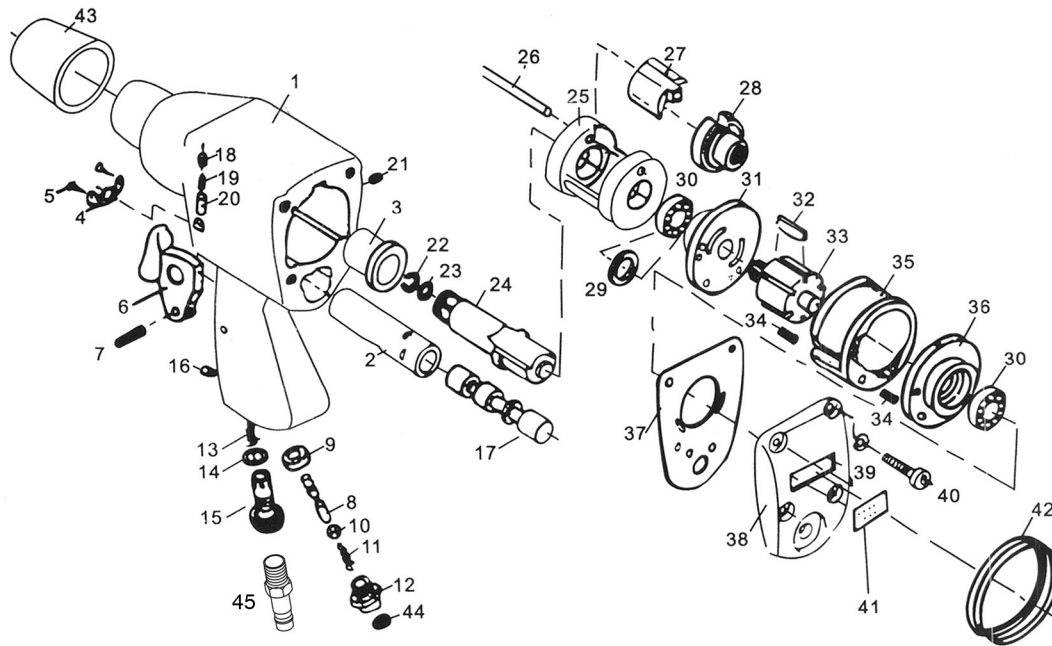

H6138 Parts Breakdown and List

REF	PART #	DESCRIPTION
1	PH613801	HOUSING
2	PH613802	VALVE SLEEVE
3	PH613803	ANVIL BUSHING
4	PH613804	EXHAUST DEFLECTOR
5	PH613805	TAPPING SCREW
6	PH613806	TRIGGER
7	PH613807	SPRING PIN
8	PH613808	VALVE STEM
9	PH613809	BUSHING
10	PH613810	STEEL BALL
11	PH613811	SPRING
12	PH613812	HOSE ADAPTER
13	PH613813	SPRING
14	PH613814	O-RING
15	PH613815	AIR REGULATOR
16	PH613816	SET SCREW
17	PH613817	REVERSE VALVE
18	PH613818	PIN
19	PH613819	SPRING
20	PH613820	SET SCREW
21	PH613821	SET SCREW
22	PH613822	ANVIL COLLAR
23	PH613823	O-RING

REF	PART #	DESCRIPTION
24	PH613824	ANVIL
25	PH613825	HAMMER CAGE
26	PH613826	HAMMER PIN
27	PH613827	HAMMER DOG
28	PH613828	DRIVE CAM
29	PH613829	OIL SEAL
30	PH613830	BALL BEARING
31	PH613831	FRONT END PLATE
32	PH613832	ROTOR BLADE
33	PH613833	ROTOR
34	PH613834	SPRING PIN
35	PH613835	CYLINDER
36	PH613836	REAR END PLATE
37	PH613837	REAR GASKET
38	PH613838	REAR COVER
39	PH613839	SPRING WASHER
40	PH613840	CAP SCREW
41	PH613841	NAME PLATE
42	PH613842	RUBBER
43	PH613843	PROTECTING RUBBER
44	PH613844	STEEL BALL
45	PH613845	1/4 NPT AIR FITTING