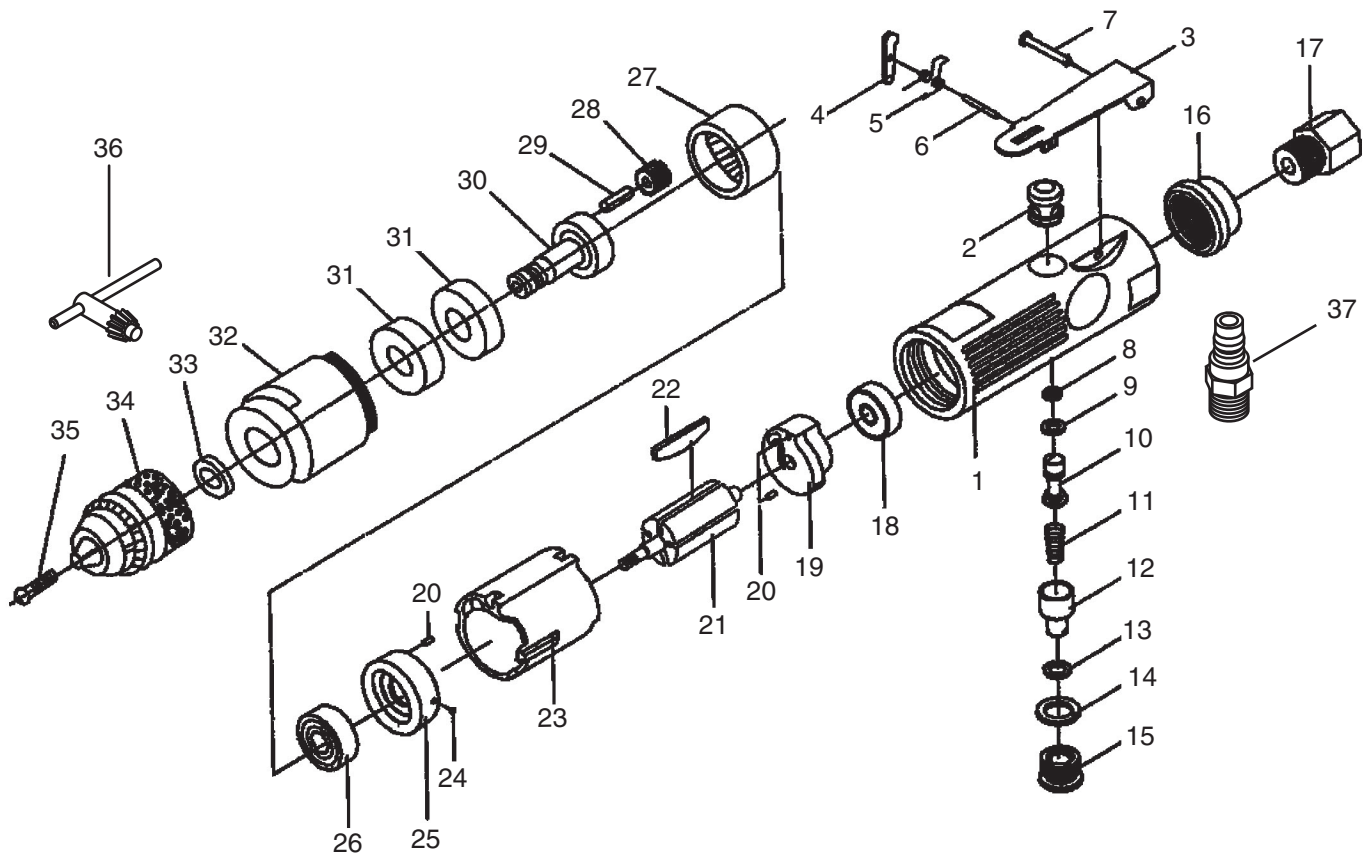

H6363 Parts Breakdown and List

Ref #	Part #	Description
1	PH6363001	HOUSING
2	PH6363002	VALVE BUSHING
3	PH6363003	TRIGGER
4	PH6363004	LEVER
5	PH6363005	SPRING
6	PH6363006	PIN
7	PH6363007	PIN
8	PH6363008	O-RING
9	PH6363009	O-RING
10	PH6363010	VALVE STEM
11	PH6363011	SPRING
12	PH6363012	AIR REGULATOR
13	PH6363013	O-RING
14	PH6363014	O-RING
15	PH6363015	VALVE PLUG
16	PH6363016	MUFFLE COVER
17	PH6363017	AIR INLET
18	PH6363018	BEARING
19	PH6363019	END PLATE

Ref #	Part #	Description
20	PH6363020	STEEL PIN
21	PH6363021	ROTOR
22	PH6363022	ROTOR BLADE
23	PH6363023	CYLINDER
24	PH6363024	STEEL PEARL
25	PH6363025	REAR BEARING SLEEVE
26	PH6363026	BEARING
27	PH6363027	FRONT BEARING SLEEVE
28	PH6363028	ROTOR
29	PH6363029	PIN
30	PH6363030	BEARING SHAFT
31	PH6363031	BEARING
32	PH6363032	CHUCK HOUSING
33	PH6363033	SPACER
34	PH6363034	CHUCK
35	PH6363035	CHUCK SCREW
36	PH6363036	CHUCK KEY
37	PH6363037	1/4" NPT MALE AIR FITTING