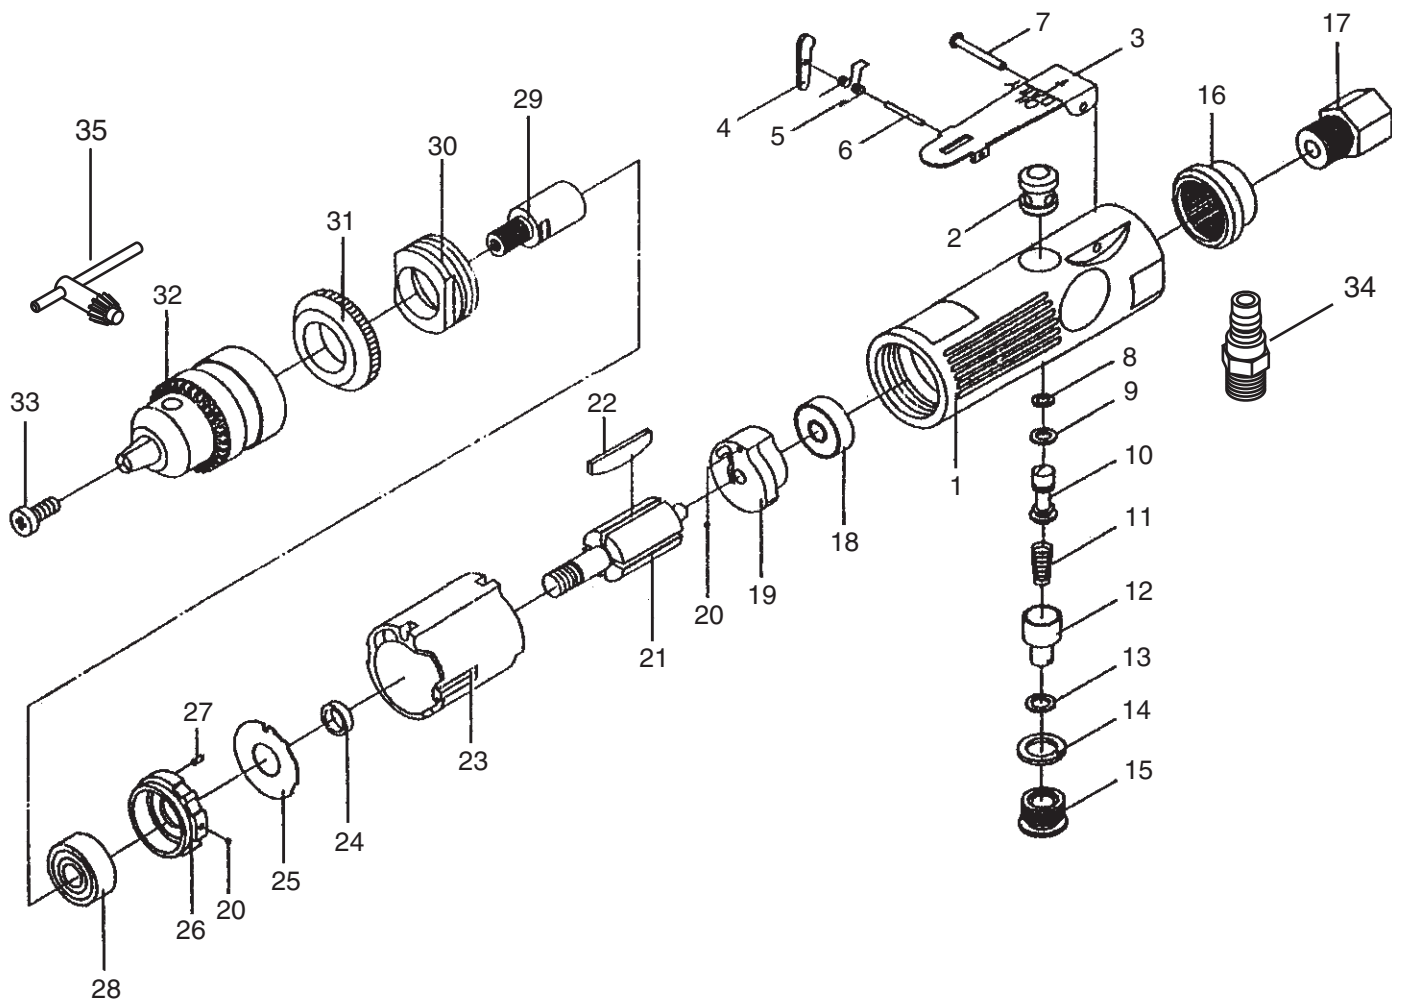

# H6364 Parts Breakdown and List

Ref #	Part #	Description
1	H6364001	HOUSING
2	H6364002	VALVE BUSHING
3	H6364003	TRIGGER
4	H6364004	LEVER
5	H6364005	SPRING
6	H6364006	PIN
7	H6364007	PIN
8	H6364008	O-RING
9	H6364009	O-RING
10	H6364010	VALVE STEM
11	H6364011	SPRING
12	H6364012	AIR REGULATOR
13	H6364013	O-RING
14	H6364014	O-RING
15	H6364015	VALVE PLUG
16	H6364016	MUFFLE COVER
17	H6364017	AIR INLET
18	H6364018	BEARING

Ref #	Part #	Description
19	H6364019	END PLATE
20	H6364020	STEEL
21	H6364021	ROTOR
22	H6364022	ROTOR BLADE
23	H6364023	CYLINDER
24	H6364024	BUSHING
25	H6364025	CYLINDER PLATE
26	H6364026	FRONT PLATE
27	H6364027	PIN
28	H6364028	BEARING
29	H6364029	WORK SPINDLE
30	H6364030	RETAINER
31	H6364031	HOUSING
32	H6364032	CHUCK
33	H6364033	CHUCK SCREW
34	H6362032	1/4" NPT MALE AIR FITTING
35	H6362033	CHUCK KEY