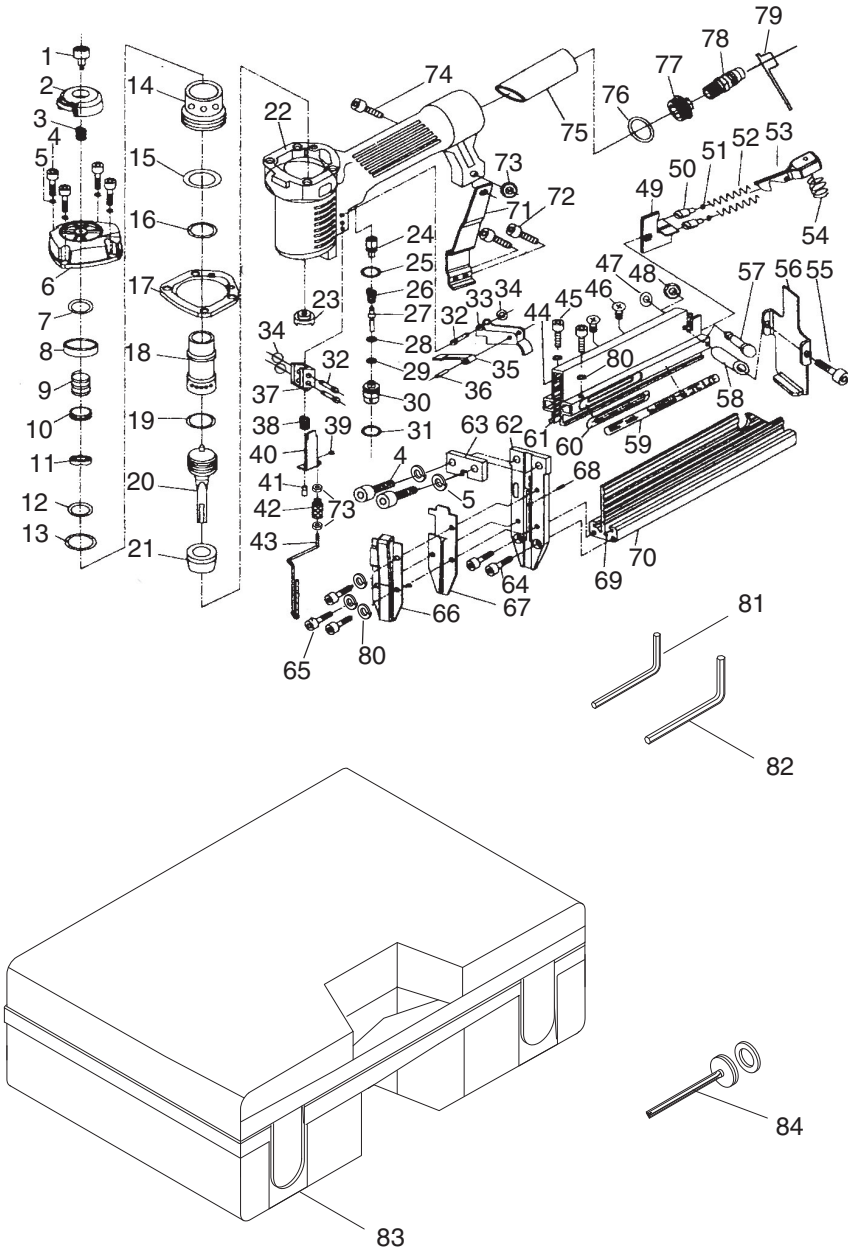

H7664 Parts Breakdown

H7664 Parts List

REF	PART #	DESCRIPTION
1	PH7664001	SPCL CAP SCR M4-.7 X 20
2	PH7664002	AIR DEFLECTOR
3	PH7664003	COMPRESSION SPRING
4	PSB15M	CAP SCREW M5-.8 X 20
5	PLW01M	LOCK WASHER 5MM
6	PH7664006	CYLINDER COVER
7	PH7664007	O-RING 13 X 2.4
8	PH7664008	SEALING WASHER
9	PH7664009	COMPRESSION SPRING
10	PH7664010	ON/OFF VALVE
11	PH7664011	SEALING WASHER
12	PH7664012	O-RING 24.8 X 3.5
13	PH7664013	O-RING 31.2 X 2.5
14	PH7664014	COLLAR
15	PH7664015	O-RING 42.6 X 2.35
16	PH7664016	O-RING 30 X 1.8
17	PH7664017	SEALING GASKET
18	PH7664018	CYLINDER
19	PH7664019	O-RING 29.7 X 3.55
20	PH7664020	PISTON ASSEMBLY
21	PH7664021	BUMPER
22	PH7664022	BODY
23	PH7664023	GROMMET
24	PH7664024	PISTON VALVE
25	PH7664025	O-RING 11 X 1.2
26	PH7664026	COMPRESSION SPRING
27	PH7664027	VALVE STEM
28	PH7664028	O-RING 8 X 1
29	PH7664029	O-RING 1.9 X 1.1
30	PH7664030	TRIGGER VALVE GUIDE
31	PH7664031	O-RING 11.2 X 1.85
32	PH7664032	PIN 2.97 X 30
33	PH7664033	TRIGGER
34	PH7664034	O-RING 2.96 X 1.7
35	PH7664035	SAFETY PLATE
36	PRP12M	ROLL PIN 2.5 X 18
37	PH7664037	STAND
38	PH7664038	COMPRESSION SPRING
39	PEC12M	E-CLIP 12MM
40	PH7664040	STAND PLATE
41	PH7664041	RETAINER SNAP
42	PH7664042	ADJUSTING NUT