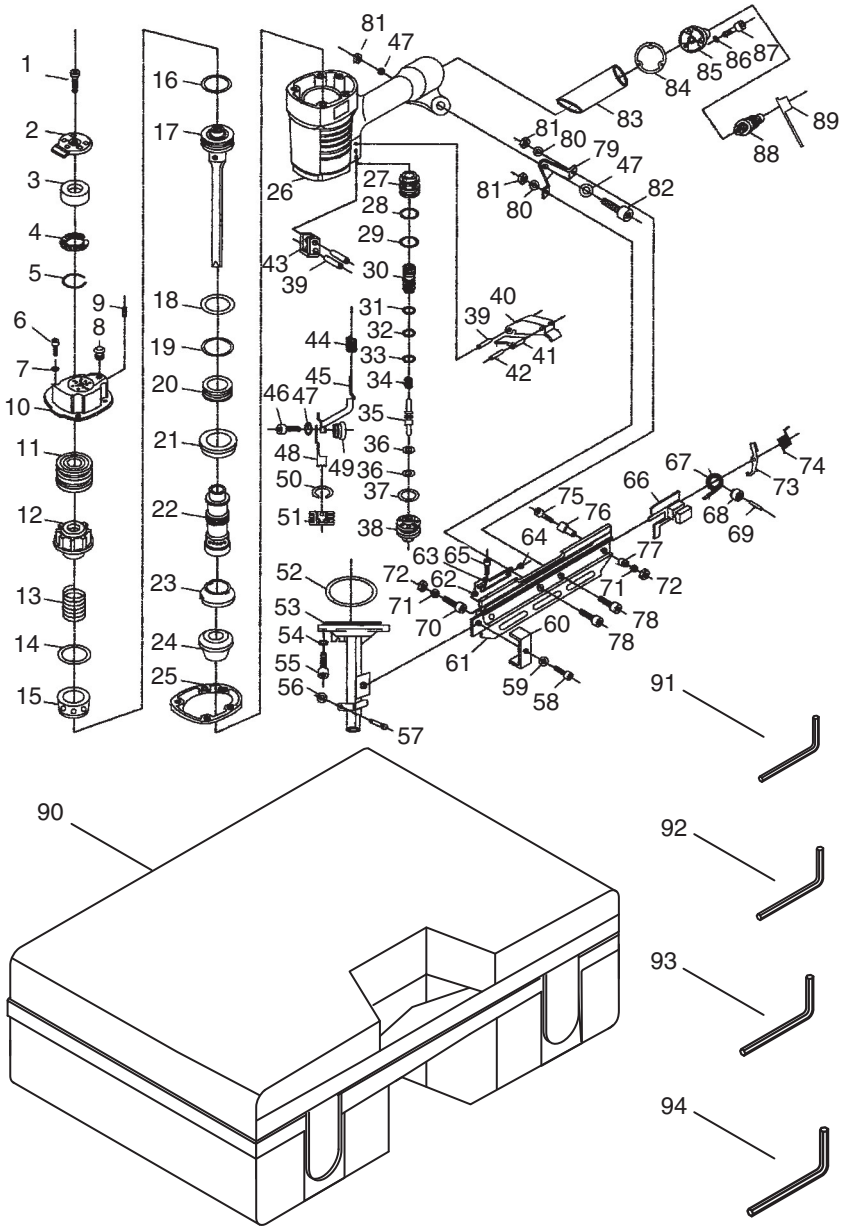

# H7665 PARTS LIST

REF	PART #	DESCRIPTION
1	PSB11M	CAP SCREW M8-1.25 X 16
2	PH7665002	AIR DEFLECTOR
3	PH7665003	DEFLECTOR RUBBER
4	PH7665004	COMPRESSION SPRING
5	PH7665005	SPRING WIRE
6	PSB06M	CAP SCREW M6-1 X 25
7	PLW03M	LOCK WASHER 6MM
8	PH7665008	CYLINDER CORE
9	P04510421	CAP SCREW M5-.8 X 5
10	PH7665010	CYLINDER COVER
11	PH7665011	HEAD VALVE PISTON
12	PH7665012	SPRING SEAT
13	PH7665013	COMPRESSION SPRING
14	PH7665014	SPRING WASHER
15	PH7665015	COLLAR
16	PH7665016	O-RING 42.3 X 5
17	PH7665017	MAIN PISTON
18	PH7665018	O-RING 57.5 X 3
19	PH7665019	O-RING 88 X 3
20	PH7665020	FIXED RING
21	PH7665021	SEALING RING
22	PH7665022	CYLINDER
23	PH7665023	BUMPER OUTER LANE
24	PH7665024	BUMPER
25	PH7665025	CYLINDER WASHER
26	PH7665026	GUN BODY
27	PH7665027	TRIGGER VALVE SEAT
28	PH7665028	O-RING 15 X 2.65
29	PH7665029	O-RING 17 X 1.5
30	PH7665030	TRIGGER VALVE GUIDE
31	PH7665031	O-RING 6.2 X 1.8
32	PH7665032	O-RING 6.4 X 2
33	PH7665033	O-RING 9 X 1.8
34	PH7665034	SWITCH SPRING
35	PH7665035	SWITCH PIPE
36	PH7665036	O-RING 2.5 X 1.5
37	PH7665037	O-RING 20.3 X 2.3
38	PH7665038	SWITCH SEAT
39	PRP16M	ROLL PIN 3 X 25
40	PH7665040	TRIGGER
41	PH7665041	SAFETY SPACER
42	PRP02M	ROLL PIN 3 X 16
43	PH7665043	SAFETY GUIDE
44	PH7665044	COMPRESSION SPRING
45	PH7665045	SAFETY YOKE
46	PSB03M	CAP SCREW M5-.8 X 8
47	PW02M	FLAT WASHER 5MM
48	PH7665048	SAFETY NOSE