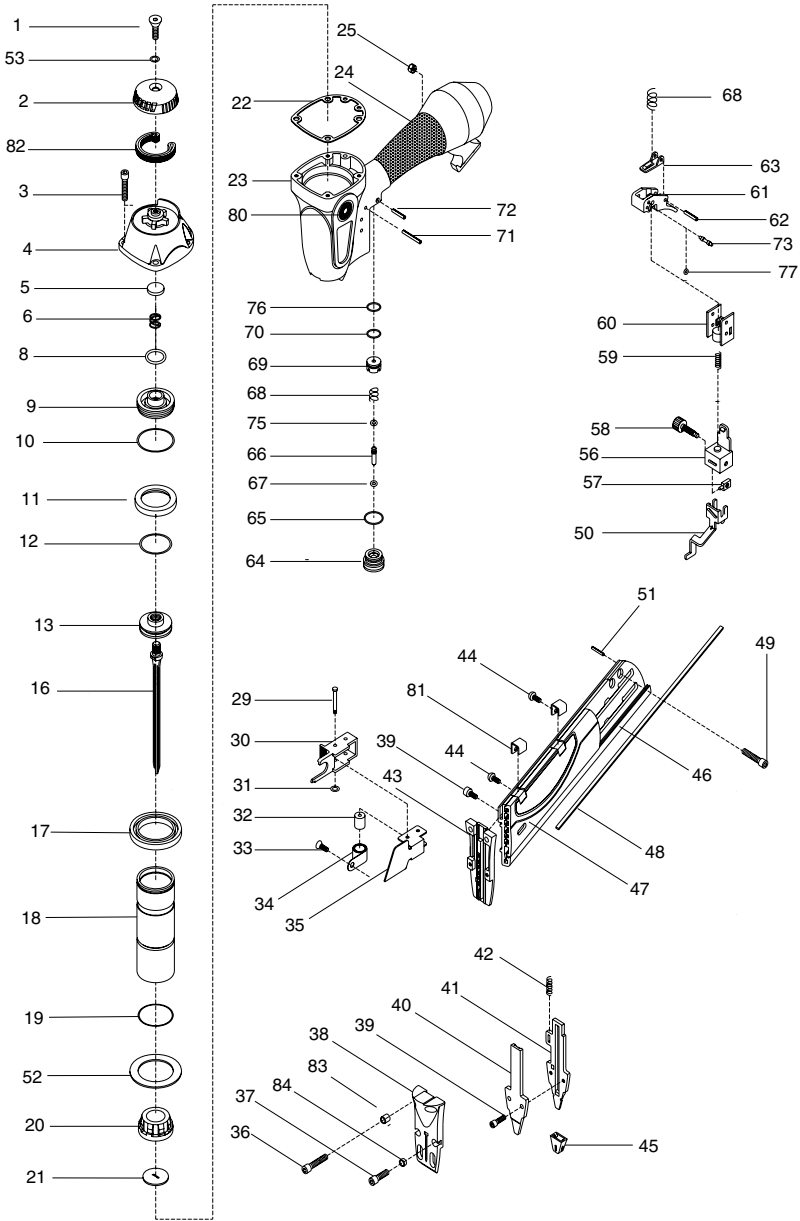

H7946 PARTS BREAKDOWN

* Not Shown: #85 Nailer Case, #86 Included Pneumatic Oil, #87 Included Nail Assortment, #88-89 Included Hex Wrenches, #90 Piston Repair Kit, #91 Machine Label.

H7946 PARTS LIST

REF	PART #	DESCRIPTION
1	PFH43M	FLAT HD SCR M6-1 X 10
2	PH7945002	EXHAUST COVER
3	PSB53M	CAP SCREW M5-.8 X 18
4	PH7945004	CAP
5	PH7945005	SEAL
6	PH7945006	SPRING
8	PH7945008	O-RING
9	PH7945009	PISTON HEAD VALVE
10	PH7945010	O-RING
11	PH7945011	SEAL
12	PH7945012	O-RING
13	PH7946013	PISTON
16	PH7946016	DRIVER
17	PH7945017	COLLAR
18	PH7945018	CYLINDER
19	PH7945019	O-RING
20	PH7945020	BUMPER
21	PH7946021	SET PLATE
22	PH7945022	GASKET
23	PH7945023	NAILER BODY
24	PH7945024	RUBBER GRIP
25	PLN02M	LOCK NUT M5-.8
29	PH7945029	STEPPED PIN
30	PH7945030	PUSHER GUIDE
31	PH7945031	O-RING
32	PH7945032	ROLLER
33	PFH27M	FLAT HD SCR M4-.7 X 5
34	PH7945034	SPIRAL SPRING
35	PH7946035	PUSHER
36	PSB139M	CAP SCREW M5-.8 X 22
37	PSB17M	CAP SCREW M4-.7 X 10
38	PH7945038	NOSE COVER
39	PSB18M	CAP SCREW M4-.7 X 8
40	PH7946040	DRIVER GUIDE PLATE
41	PH7945041	NOSE
42	PH7945042	SPRING
43	PH7946043	CORE TRIP
44	PSBS24M	BUTTON HD CAP SCR M4-.7 X 10
45	PH7945045	RUBBER PAD
46	PH7946046	MAGAZINE