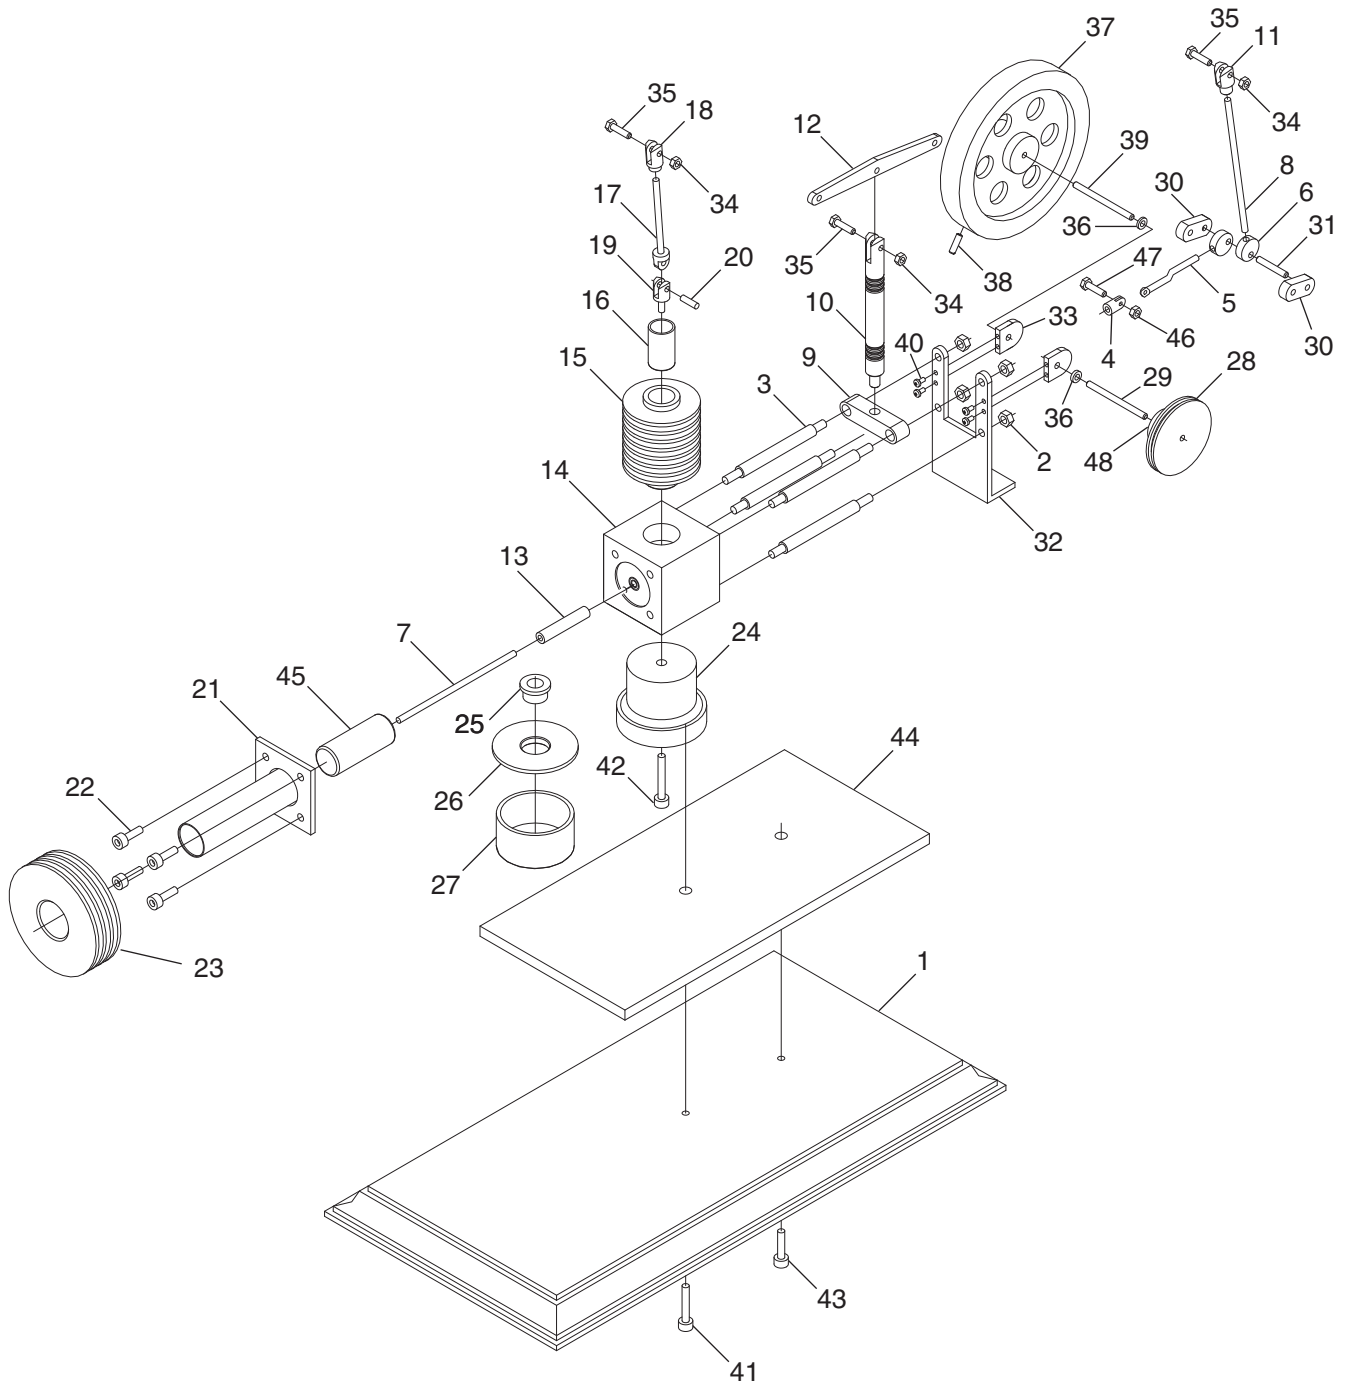

Parts Breakdown

Parts List & Inventory

Ref No.	Part No.	Description	Quantity
1	PH8102001	BASE	1
2	PN04M	HEX NUT M4-.7	4
3	PH8102003	THREADED CONNECTION ROD 68MM	4
4	PH8102004	SLOTTED PIVOT CONNECTOR #2	1
5	PH8102005	BENT CONNECTOR ROD 38MM	1
6	PH8102006	ROUND ECCENTRIC CONNECTOR	2
7	PH8102007	HEATING PISTON DRIVE ROD 80MM	1
8	PH8102008	BENT DRIVE ROD 85MM	1
9	PH8102009	ROCKER ARM SHAFT SUPPORT	1
10	PH8102010	ROCKER ARM SHAFT	1
11	PH8102011	SLOTTED PIVOT CONNECTOR #1	1
12	PH8102012	ROCKER ARM	1
13	PH8102013	DRIVE ROD SLEEVE	1
14	PH8102014	COOLING CYLINDER BASE	1
15	PH8102015	COOLING CYLINDER	1
16	PH8102016	COOLING PISTON	1
17	PH8102017	COOLING PISTON DRIVE ROD 55MM	1
18	PH8102018	SLOTTED PIVOT CONNECTOR #4	1
19	PH8102019	COOLING PISTON CONNECTOR	1
20	PH8102020	PIN 10MM	1
21	PH8102021	HEATING CYLINDER	1
22	PSB18M	CAP SCREW M4-.7 X 8	4
23	PH8102023	RADIATOR	1
24	PH8102024	COOLING CYLINDER BASE SUPPORT	1
25	PH8102025	WICK HOLDER	1
26	PH8102026	FUEL RESERVOIR LID	1
27	PH8102027	FUEL RESERVOIR	1
28	PH8102028	PULLEY	1
29	PH8102029	AXLE 40MM	1
30	PH8102030	CONNECTING ARM	2
31	PH8102031	AXLE 20MM	1
32	PH8102032	BRACKET	1
33	PH8102033	AXLE BUSHING	2
34	PH8102034	BRASS HEX NUT M3-.5	3
35	PH8102035	BRASS HEX BOLT M3-.5 X 11	3
36	PW07M	FLAT WASHER 3MM	2
37	PH8102037	FLY WHEEL	1
38	PSS47M	SET SCREW M3-.5 X 10	1
39	PH8102039	AXLE 34MM	1
40	PS79M	PHLP HD SCR M3-.5 X 8	4
41	PSB95M	CAP SCREW M5-.8 X 30	1
42	PSB15M	CAP SCREW M5-.8 X 20	1
43	PSB162M	CAP SCREW M4-.7 X 25	1
44	PH8102044	BOTTOM PLATE	1
45	PH8102045	HEATING PISTON	1
46	PH8102046	BRASS HEX NUT M2-.4	1
47	PH8102047	BRASS HEX BOLT M2-.4 X 12	1
48	PSS82M	SET SCREW M3-.5 X 8	1