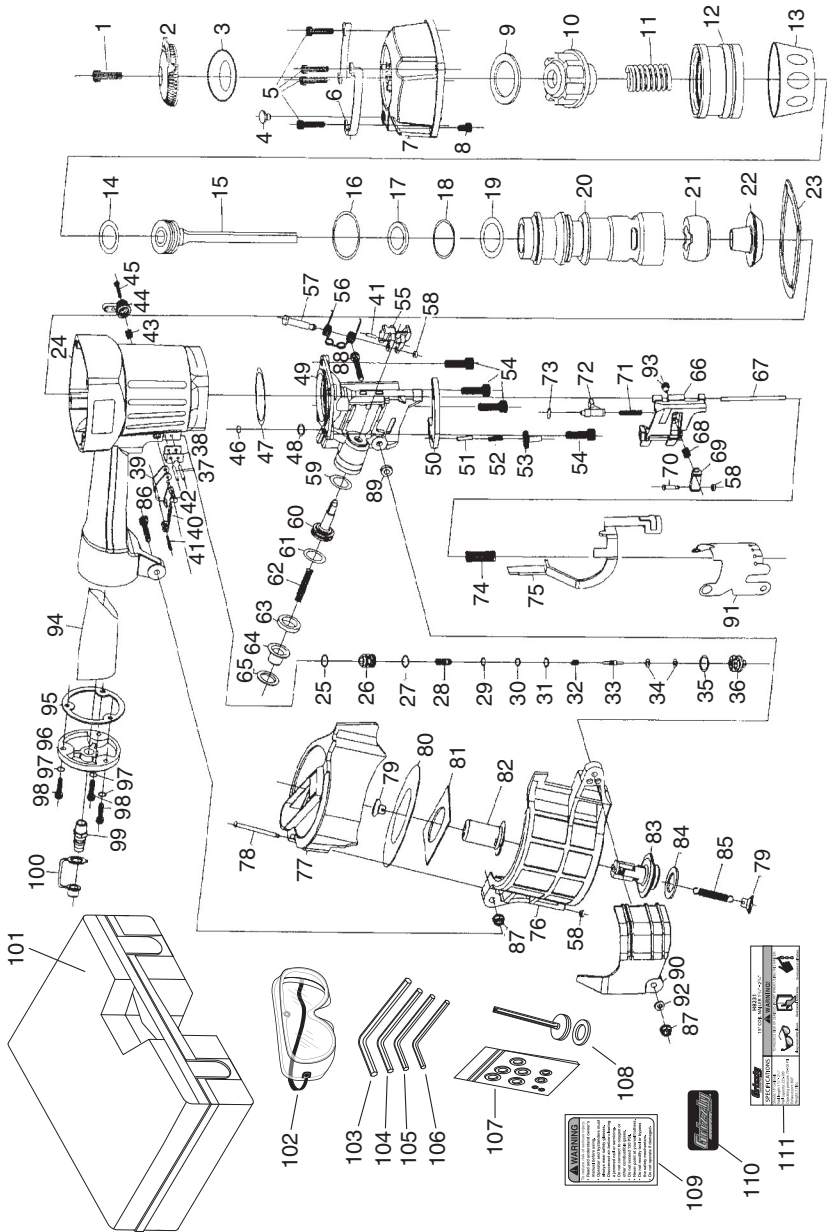

H8231 PARTS BREAKDOWN

H8231 PARTS LIST

REF PART #	DESCRIPTION
1	PH8231001 SHOULDER BOLT M5-.8 X 8
2	PH8231002 AIR DEFLECTOR
3	PH8231003 SPRING PLATE
4	PH8231004 CYLINDER BOLT
5	PSB06M CAP SCREW M6-1 X 25
6	PH8231006 PROTECTION STAND
7	PH8231007 CYLINDER COVER
8	PH8231008 HEX BOLT M5-.8 X 6
9	PH8231009 SEALING WASHER
10	PH8231010 SPRING BASE
11	PH8231011 COMPRESSION SPRING
12	PH8231012 BALANCE VALVE ASSY
13	PH8231013 COLLAR
14	POR0079 O-RING 42.3 X 5
15	PH8231015 DRIVER BLADE
16	POR0080 O-RING 88 X 3
17	PH8231017 FIXED RING
18	PORP058 O-RING 57.6 X 5.7 P58
19	PORP056 O-RING 55.6 X 5.7 P56
20	PH8231020 CYLINDER
21	PH8231021 OUTSIDE BUMP WASHER
22	PH8231022 INSIDE BUMP WASHER
23	PH8231023 CYLINDER COVER SLICE
24	PH8231024 GUN BODY
25	PORP015 O-RING 14.8 X 2.4 P15
26	PH8231026 VALVE RING
27	PORS018 O-RING 17.5 X 1.5 S18
28	PH8231028 VALVE SLEEVE
29	POR0061 O-RING 6 X 1.8
30	PORP006 O-RING 5.8 X 1.9 P6
31	PORP009 O-RING 8.8 X 1.9 P9
32	PH8231032 TRIGGER SPRING
33	PH8231033 TRIGGER POLE
34	PORP020 O-RING 19.8 X 2.4 P20
35	PORS003 O-RING 2.5 X 1.5 S3
36	PH8231036 SWITCH KNOB
37	PRP16M ROLL PIN 3 X 25
38	PH8231038 SLIDING BASE
39	PH8231039 TRIGGER
40	PH8231040 SAFETY NOSE
41	PRP02M ROLL PIN 3 X 16
42	PH8231042 ADJUSTING PIN
43	PH8231043 SPRING
44	PH8231044 CAP
45	PSB80M CAP SCREW M3-.5 X 8
46	PH8231046 SPECIAL NUT
47	PORS060 O-RING 59.5 X 2.0 S60
48	PORP004 O-RING 3.8 X 1.9 P4
49	PH8231049 DRIVER GUIDE
50	PH8231050 ADJUSTING KNOB
51	PH8231051 ADJUST BOLT
52	PH8231052 COMPRESSION SPRING
53	PH8231053 ADJUST BOLT
54	PSB31M CAP SCREW M8-1.25 X 25
55	PH8231055 PAWL
56	PH8231056 PAWL SPRING