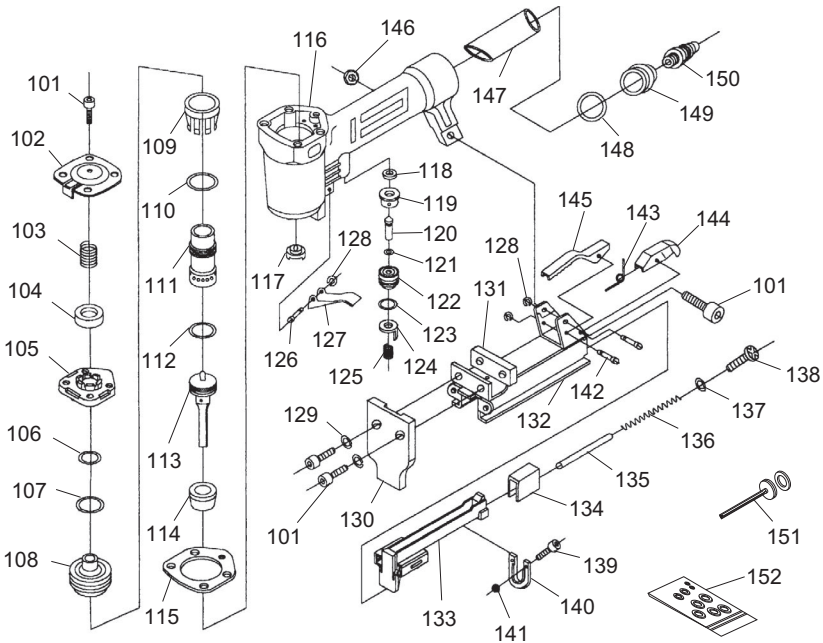

H8236 PARTS

Brad Nailer Breakdown

Brad Nailer Parts List

REF	PART #	DESCRIPTION
1	PH8235101	SPECIAL BOLT
2	PH8235102	EXHAUST PORT
3	PH8235103	COMPRESSION SPRING
4	PB42M	HEX BOLT M5-.8 X 20
5	PLW01M	LOCK WASHER 5MM
6	PH8235106	CYLINDER CAP
7	PORP014	O-RING 13.8 X 2.4 P14
8	PH8235108	SEALING RING
9	PH8235109	COMPRESSION SPRING
10	PH8235110	PLUNGER
11	PORS031-5	O-RING 31.0 X 2.0 S31.5
12	PORP025	O-RING 24.7 X 3.5 P25
13	PH8235113	CYLINDER CAP GASKET
14	PH8235114	CYINDER SLEEVE
15	PORP029-5	O-RING 29.2 X 3.5 P29.5
16	PORS042	O-RING 2.0 X 41.5 S42
17	PH8235117	CYLINDER
18	PORP022	O-RING 21.8 X 2.4 P22
19	PH8235119	PISTON W/DRIVER
20	PH8235120	BUMPER
21	PH8235121	NAILER BODY
22	PH8235122	RUBBER WASHER
23	PH8235123	SEAL
24	PH8235124	INNER VALVE SEAT
25	PH8235125	TRIGGER VALVE
26	PORP011-2	O-RING 11 X 2.4 P11.2
27	PH8235127	TRIGGER VALVE GUIDE
28	PORP011-2	O-RING 11 X 2.4 P11.2
29	PH8235129	COMPRESSION SPRING
30	PH8235130	GROOVED CLEVIS PIN
31	PH8235131	TRIGGER
32	PEC01M	E-CLIP 3MM
33	PH8235133	SAFETY PLATE
34	PRP11M	ROLL PIN 2.5 X 16
35	PH8235135	BRACKET

Stapler Breakdown and Parts List

REF PART #	DESCRIPTION
101	PSB15M CAP SCREW M5-.8 X 20
102	PH8236102 EXHAUST PORT
103	PH8236103 COMPRESSION SPRING
104	PH8236104 SPACER
105	PH8236105 CYLINDER COVER
106	PORP011-2 O-RING 11 X 2.4 P11.2
107	PORP016 O-RING 15.8 X 2.4 P16
108	PH8236108 HEAD VALVE PISTON
109	PH8236109 COLLAR
110	POR0030 O-RING 30 X 3.1
111	PH8236111 CYLINDER
112	PORP018 O-RING 17.8 X 2.4 P18
113	PH8236113 MAIN PISTON
114	PH8236114 BUMPER
115	PH8236115 SEALING WASHER
116	PH8236116 GUN BODY
117	PH8236117 RUBBER WASHER
118	PH8236118 SPACER
119	PH8236119 TRIGGER VALVE RING
120	PH8236120 TRIGGER VALVE STEM
121	PORP003 O-RING 2.8 X 1.9 P3
122	PH8236122 TRIGGER VALVE GUIDE
123	PORP011-2 O-RING 11 X 2.4 P11.2
124	PH8236124 SAFETY RING
125	PH8236125 COMPRESSION SPRING
126	PH8236126 GROOVED CLEVIS PIN