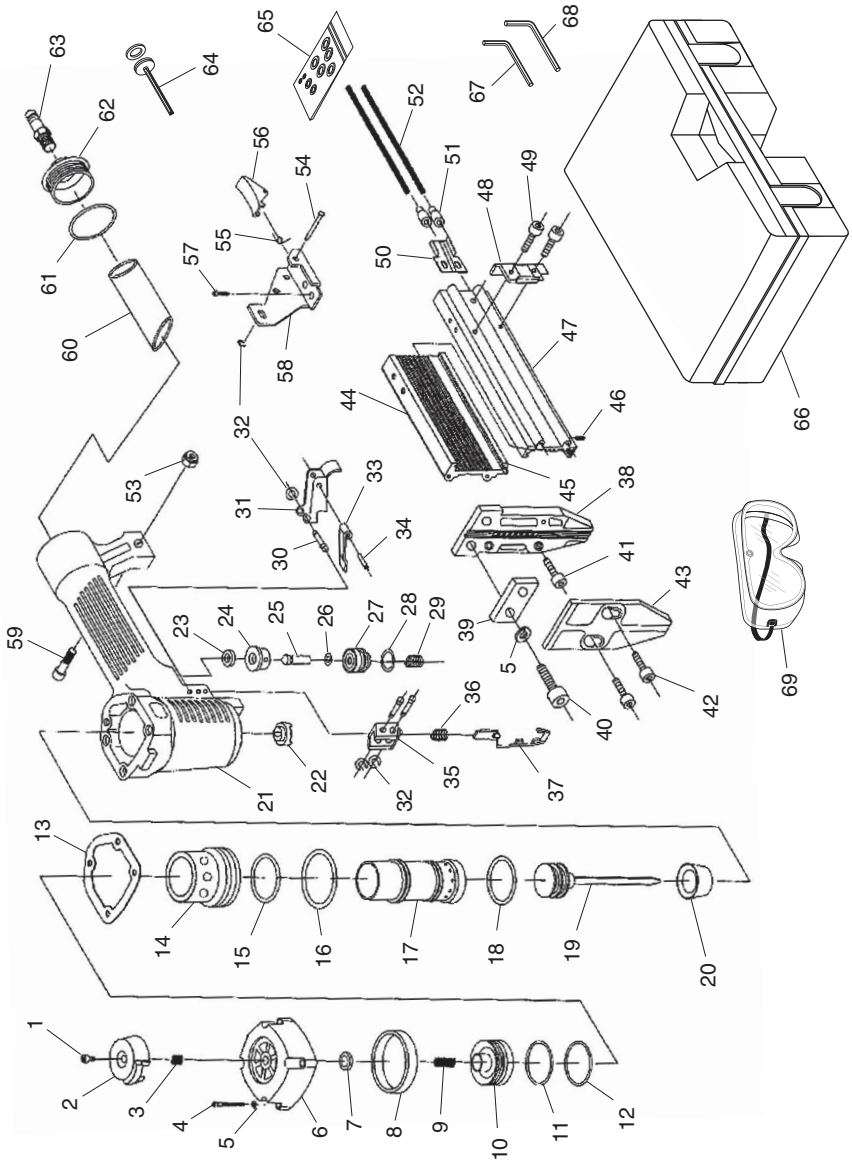

H8236 PARTS

Brad Nailer Breakdown

Brad Nailer Parts List

REF	PART #	DESCRIPTION
1	PH8235101	SPECIAL BOLT
2	PH8235102	EXHAUST PORT
3	PH8235103	COMPRESSION SPRING
4	PB42M	HEX BOLT M5-.8 X 20
5	PLW01M	LOCK WASHER 5MM
6	PH8235106	CYLINDER CAP
7	PORP014	O-RING 13.8 X 2.4 P14
8	PH8235108	SEALING RING
9	PH8235109	COMPRESSION SPRING
10	PH8235110	PLUNGER
11	PORS031-5	O-RING 31.0 X 2.0 S31.5
12	PORP025	O-RING 24.7 X 3.5 P25
13	PH8235113	CYLINDER CAP GASKET
14	PH8235114	CYINDER SLEEVE
15	PORP029-5	O-RING 29.2 X 3.5 P29.5
16	PORS042	O-RING 2.0 X 41.5 S42
17	PH8235117	CYLINDER
18	PORP022	O-RING 21.8 X 2.4 P22
19	PH8235119	PISTON W/DRIVER
20	PH8235120	BUMPER
21	PH8235121	NAILER BODY
22	PH8235122	RUBBER WASHER
23	PH8235123	SEAL
24	PH8235124	INNER VALVE SEAT
25	PH8235125	TRIGGER VALVE
26	PORP011-2	O-RING 11 X 2.4 P11.2
27	PH8235127	TRIGGER VALVE GUIDE
28	PORP011-2	O-RING 11 X 2.4 P11.2
29	PH8235129	COMPRESSION SPRING
30	PH8235130	GROOVED CLEVIS PIN
31	PH8235131	TRIGGER
32	PEC01M	E-CLIP 3MM
33	PH8235133	SAFETY PLATE
34	PRP11M	ROLL PIN 2.5 X 16
35	PH8235135	BRACKET

Stapler Breakdown and Parts List

REF PART #	DESCRIPTION
101	PSB15M CAP SCREW M5-.8 X 20
102	PH8236102 EXHAUST PORT
103	PH8236103 COMPRESSION SPRING
104	PH8236104 SPACER
105	PH8236105 CYLINDER COVER
106	PORP011-2 O-RING 11 X 2.4 P11.2
107	PORP016 O-RING 15.8 X 2.4 P16
108	PH8236108 HEAD VALVE PISTON
109	PH8236109 COLLAR
110	POR0030 O-RING 30 X 3.1
111	PH8236111 CYLINDER
112	PORP018 O-RING 17.8 X 2.4 P18
113	PH8236113 MAIN PISTON
114	PH8236114 BUMPER
115	PH8236115 SEALING WASHER
116	PH8236116 GUN BODY
117	PH8236117 RUBBER WASHER
118	PH8236118 SPACER
119	PH8236119 TRIGGER VALVE RING
120	PH8236120 TRIGGER VALVE STEM
121	PORP003 O-RING 2.8 X 1.9 P3
122	PH8236122 TRIGGER VALVE GUIDE
123	PORP011-2 O-RING 11 X 2.4 P11.2
124	PH8236124 SAFETY RING
125	PH8236125 COMPRESSION SPRING
126	PH8236126 GROOVED CLEVIS PIN