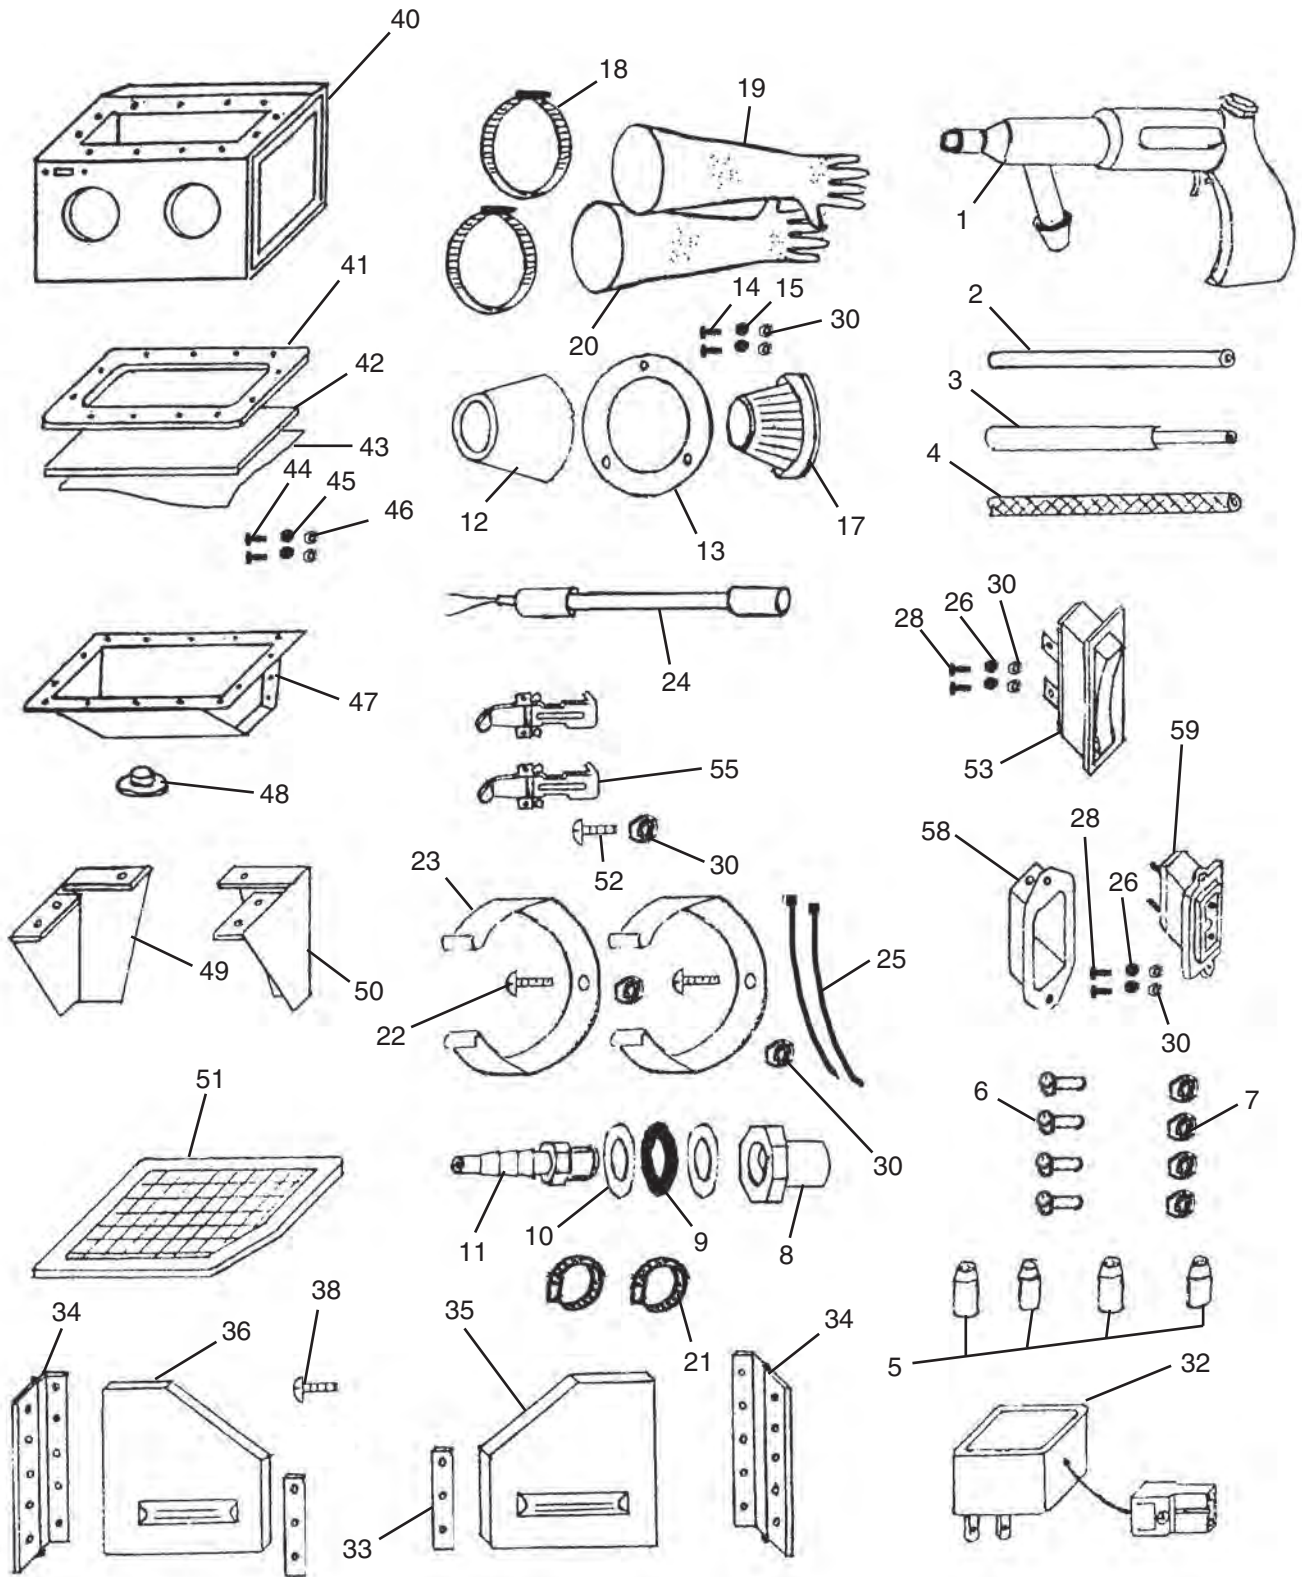

PARTS

REF	PART #	DESCRIPTION
1	XM1114001	BLAST GUN
2	XM1114002	SUCTION HOSE
3	XM1114003	SUCTION TUBE
4	XM1114004	PRESSURE SUPPLY HOSE
5	XM1114005	NOZZLE SET
6	XM1114006	JET SET
7	XM1114007	JET SEAL SET
8	XM1114008	BULKHEAD FITTING
9	XM1114009	SEAL
10	XM1114010	FLAT SPACER
11	XM1114011	HOSE NIPPLE
12	XM1114012	FOAM FILTER
13	XM1114013	RING
14	XM1114014	PHLP HD SCR M4-.7 X 10
15	XM1114015	FLAT WASHER 4MM
17	XM1114017	FILTER ELEMENT
18	XM1114018	18" HOSE CLAMP
19	XM1114019	LEFT GLOVE
20	XM1114020	RIGHT GLOVE
21	XM1114021	1" HOSE CLAMP
22	XM1114022	PHLP HD SCR M4-.7 X 10
23	XM1114023	LAMP CLAMP
24	XM1114024	COMPLETE LAMP ASSEMBLY
25	XM1114025	ZIP TIE
26	XM1114026	FLAT WASHER 4MM

REF	PART #	DESCRIPTION
28	XM1114028	PHLP HD SCR M4-.7 X 10
30	XM1114030	HEX NUT M4-.7
32	XM1114032	TRANSFORMER
33	XM1114033	LATCH CATCH
34	XM1114034	HINGE
35	XM1114035	RIGHT DOOR
36	XM1114036	LEFT DOOR
38	XM1114038	TAP SCREW #10 X 5/8
40	XM1114040	CABINET
41	XM1114041	WINDOW FRAME AND SEAL
42	XM1114042	WINDOW PLEXIGLASS
43	XM1114043	PLASTIC FILM
44	XM1114044	PHLP HD SCR M6-1 X 12
45	XM1114045	6MM FLAT WASHER
46	XM1114046	HEX NUT M6-1
47	XM1114047	HOPPER
48	XM1114048	HOPPER PLUG
49	XM1114049	SHORT LEG (FRONT-LEFT REAR-RIGHT)
50	XM1114050	SHORT LEG (FRONT-RIGHT REAR-LEFT)
51	XM1114051	SCREEN
52	XM1114052	PHLP HD SCR M4-.7 X 10
53	XM1114053	SWITCH
55	XM1114055	LATCH
58	XM1114058	RECEPTACLE COVER
59	XM1114059	RECEPTACLE

REF	PART #	DESCRIPTION
61	XM1114061	EYE/LUNG INJURY LABEL
62	XM1114062	GENERAL WARNING LABEL
63	XM1114063	PRESSURE WARNING LABEL
64	XM1114064	MACHINE ID LABEL