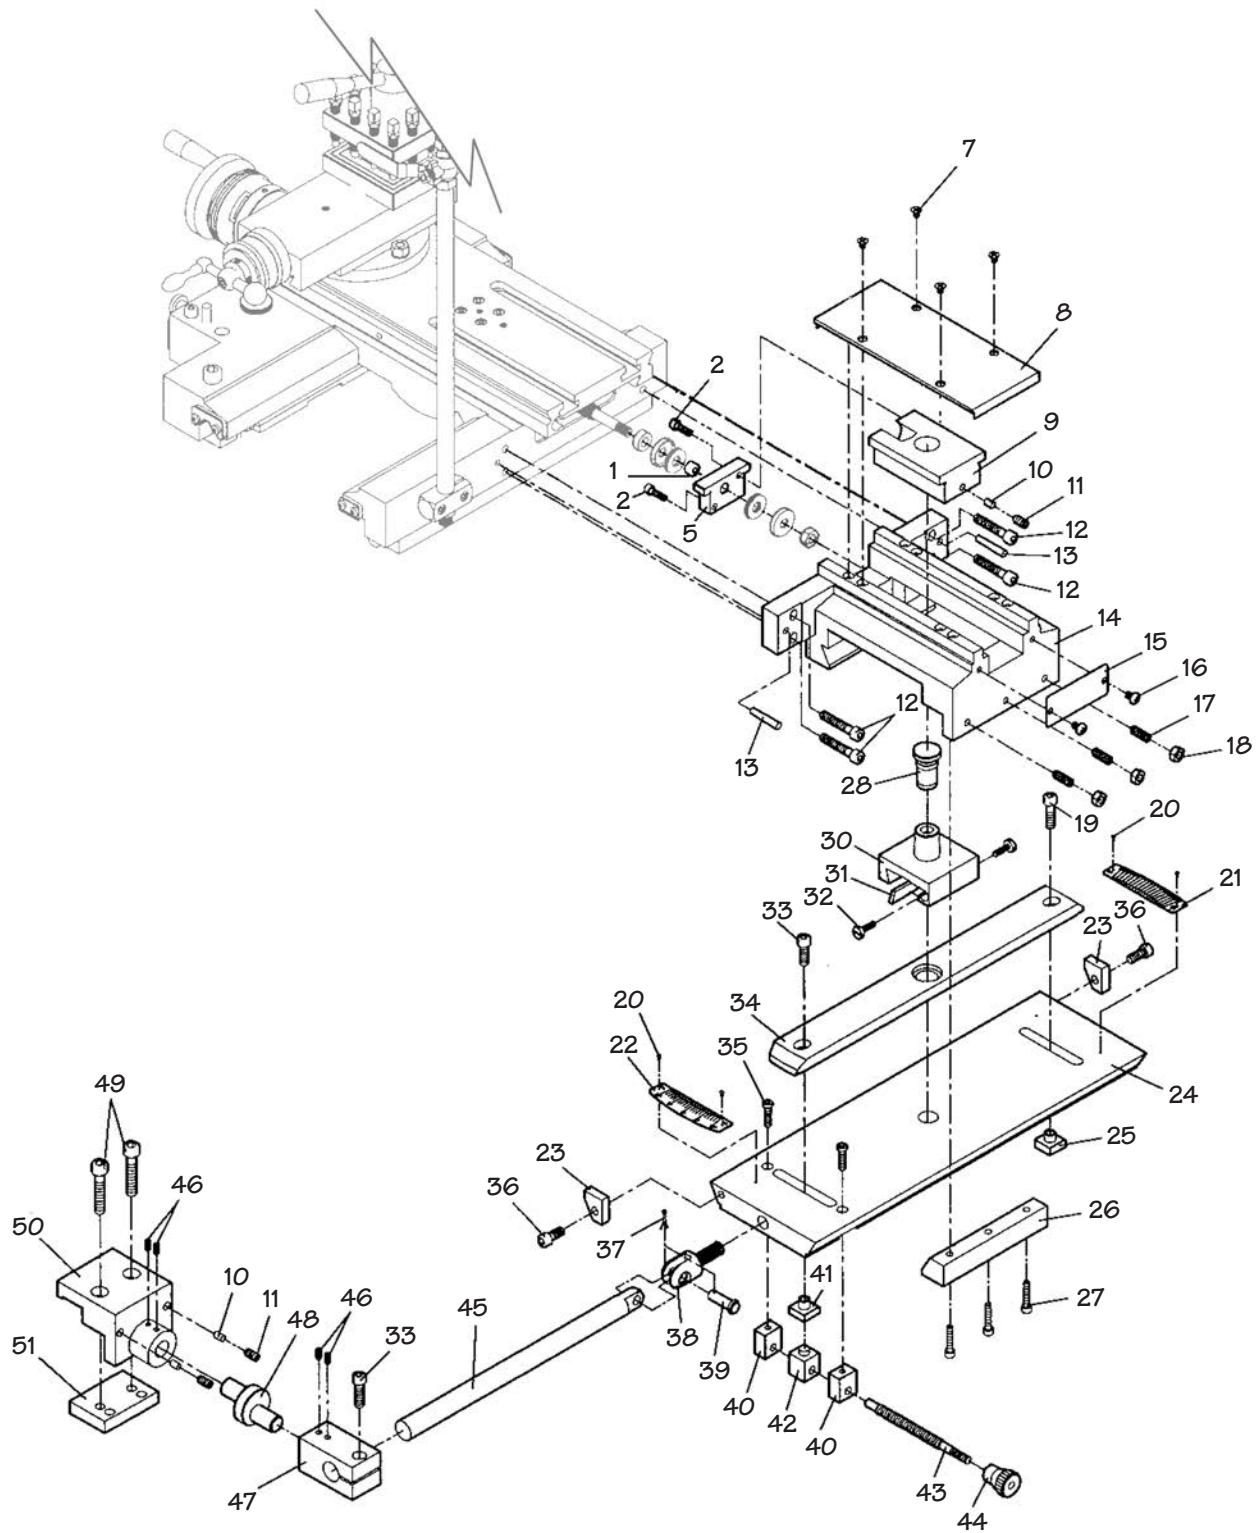

# Parts Breakdown

# Parts List

REF	PART #	DESCRIPTION
1	PSB1263001	BUSHING BRASS
2	PSB1263002	CAP SCREW M6-1 X 20
5	PSB1263005	END CAP
7	PSB1263007	FLAT HD SCR M6-1 X 8
8	PSB1263008	TOP COVER
9	PSB1263009	SLIDE BLOCK
10	PSB1263010	BRASS PLUG
11	PSB1263011	SET SCREW M8-1.25 X 16
12	PSB1263012	CAP SCREW M8-1.25 X 45
13	PSB1263013	TAPER PIN
14	PSB1263014	BODY
15	PSB1263015	PLATE
16	PSB1263016	PHLP HD SCR M6-1 X 10
17	PSB1263017	SET SCREW M8-1.25 X 25
18	PSB1263018	HEX NUT M8-1.25
19	PSB1263019	CAP SCREW M8-1.25 X 30
20	PSB1263020	STEEL FLUTED RIVET 2 X 5MM
21	PSB1263021	INCH SCALE 0-14.5
22	PSB1263022	DEGREE SCALE 0-8.5
23	PSB1263023	STOP
24	PSB1263024	TABLE
25	PSB1263025	T-NUT M8-1.25
26	PSB1263026	TABLE GIB
27	PSB1263027	CAP SCREW M6-1 X 30

REF	PART #	DESCRIPTION
28	PSB1263028	PIVOT PIN
30	PSB1263030	PIVOT SADDLE
31	PSB1263031	PIVOT SADDLE GIB
32	PSB1263032	GIB SCREW
33	PSB1263033	CAP SCREW M8-1.25 X 25
34	PSB1263034	DOVETAIL WAY
35	PSB1263035	CAP SCREW M6-1 X 25
36	PSB1263036	CAP SCREW M8-1.25 X 20
37	PSB1263037	COTTER PIN 4.5 X 30MM
38	PSB1263038	CLEVIS
39	PSB1263039	CLEVIS PIN
40	PSB1263040	NUT BLOCK M6-1 X 25
41	PSB1263041	T-NUT M8-1.25
42	PSB1263042	NUT BLOCK
43	PSB1263043	LEADSCREW
44	PSB1263044	KNOB
45	PSB1263045	DEADMAN ARM
46	PSB1263046	SET SCREW M6-1 X 12
47	PSB1263047	ARM CLAMP
48	PSB1263048	ECCENTRIC CAM
49	PSB1263049	CAP SCREW M10- 1.5 X 50
50	PSB1263050	DEADMAN CLAMP
51	PSB1263051	DEADMAN PLATE