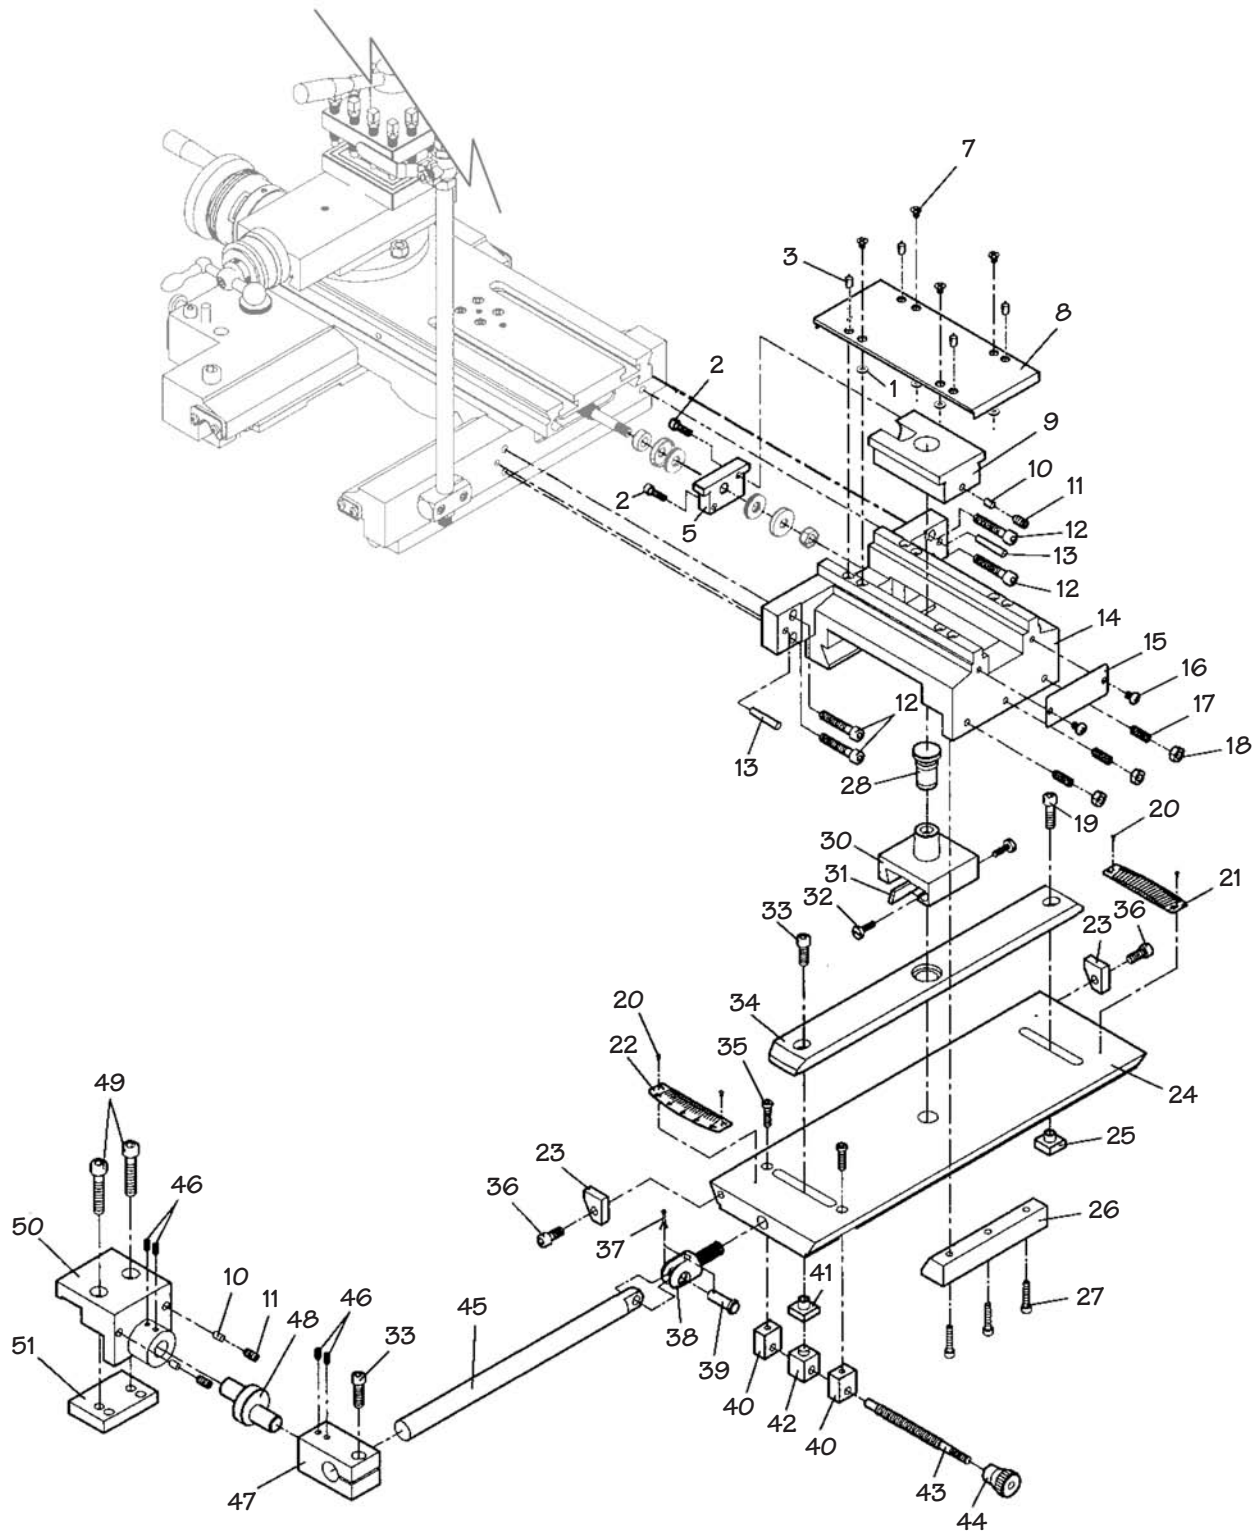

# Taper Attachment Breakdown

# Parts List

REF	PART #	DESCRIPTION
1	PW03M	FLAT WASHER 6MM
2	PCAP02M	CAP SCREW M6-1 X 20
3	PLUBE001M	TAP-IN BALL OILER 6MM
5	PSB1271005	END CAP
7	PFH04M	FLAT HD SCR M6-1 X 8
8	PSB1271008	COVER PLATE
9	PSB1271009	SLIDE BLOCK
10	PSB1271010	COPPER PIN
11	PSS06M	SET SCREW M8-1.25 X 16
12	PCAP45M	CAP SCREW M8-1.25 X 45
13	PSB1271013	TAPERED PIN
14	PSB1271014	MAIN HOUSING
15	PSB1271015	PLATE
16	PS68M	PHLP HD SCR M6-1 X 10
17	PSS21M	SET SCREW M8-1.25 X 25
18	PNO3M	HEX NUT M8-1.25
19	PCAP13M	CAP SCREW M8-1.25 X 30
20	PSB1271020	STAINLESS RIVET
21	PSB1271021	TAPER-PER-INCH SCALE 0-14.5
22	PSB1271022	TAPER DEGREE SCALE 0-8.5
23	PSB1271023	STOP
24	PSB1271024	TABLE
25	PSB1271025	T-NUT M8-1.25
26	PSB1271026	TABLER GIB

REF	PART #	DESCRIPTION
27	PCAP07M	CAP SCREW M6-1 X 30
28	PSB1271028	PIVOT PIN
30	PSB1271030	PIVOT SADDLE
31	PSB1271031	PIVOT SADDLE GIB
32	PSB1271032	GIB SCREW
33	PCAP31M	CAP SCREW M8-1.25 X 25
34	PSB1271034	DOVETAIL WAY
35	PCAP06M	CAP SCREW M6-1 X 25
36	PCAP14M	CAP SCREW M8-1.25 X 20
37	PSB1271037	COTTER PIN 4.5 X 30MM
38	PSB1271038	CLEVIS
39	PSB1271039	CLEVIS PIN
40	PSB1271040	NUT BLOCK M6-1 X 25
41	PSB1271041	T-NUT M8-1.25
42	PSB1271042	NUT BLOCK
43	PSB1271043	LEADSCREW
44	PSB1271044	KNOB
45	PSB1271045	DEADMAN ARM
46	PSS04M	SET SCREW M6-1 X 12
47	PSB1271047	ARM CLAMP
48	PSB1271048	ECCENTRIC CAM
49	PCAP143M	CAP SCREW M10- 1.5 X 50
50	PSB1271050	DEADMAN CLAMP
51	PSB1271051	DEADMAN PLATE