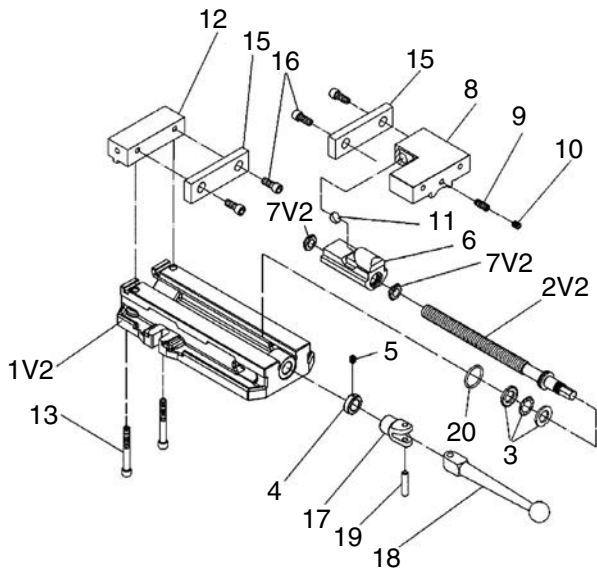

T10063 Parts Breakdown and List

REF	PART #	DESCRIPTION
1V2	PT10063001V2	WISE BASE V2.06.14
2V2	PT10063002V2	WISE LEADSCREW 364MM V2.06.14
3	PT10063003	THRUST BEARING 17 X 36MM
4	PT10063004	COLLAR
5	PT10063005	SET SCREW 5/16-18 X 5/16
6	PT10063006	WISE LEADSCREW NUT
7V2	PT10063007V2	LEADSCREW BRUSH V2.06.14
8	PT10063008	MOVABLE JAW
9	PT10063009	SET SCREW 3/8-16 X 1
10	PT10063010	SET SCREW 3/8-16 X 3/8
11	PT10063011	WOODRUFF KEY 16MM
12	PT10063012	FIXED JAW
13	PT10063013	CAP SCREW 3/8-16 X 2-1/4
15	PT10063015	JAW PLATE
16	PT10063016	CAP SCREW 3/8-16 X 1
17	PT10063017	HANDLE YOKE
18	PT10063018	HANDLE BAR
19	PT10063019	SOLID PIN 10 X 41MM
20	PT10063020	O-RING 23.7 X 3.5 P24

T10064 Parts Breakdown and List

REF	PART #	DESCRIPTION
1	PT10064001	WISE BASE
2	PT10064002	WISE LEADSCREW
3	PT10064003	THRUST BEARING 51105
4	PT10064004	COLLAR
5	PT10064005	SET SCREW 5/16-18 X 5/16
6	PT10064006	CHIP COVER
7	PT10064007	WISE LEADSCREW NUT
8	PT10064008	LEADSCREW BRUSH
9	PT10064009	MOVABLE JAW
10	PT10064010	SET SCREW 1/2-13 X 1-1/4
11	PT10064011	SET SCREW 1/2-13 X 1/2
12	PT10064012	WOODRUFF KEY 22MM
13	PT10064013	FIXED JAW
14	PT10064014	CAP SCREW M14-2 X 75
15	PT10064015	SERRATED SAFETY WASHER 16MM
16	PT10064016	JAW PLATE 2PC
17	PT10064017	CAP SCREW 1/2-13 X 1-1/4
18	PT10064018	HANDLE YOKE
19	PT10064019	HANDLE BAR
20	PT10064020	SOLID PIN 10 X 41MM