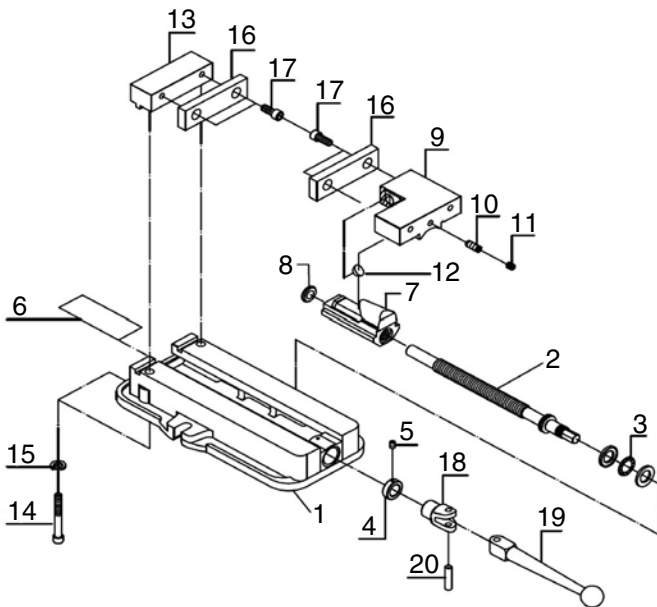

T10063 Parts Breakdown and List

REF	PART #	DESCRIPTION
1V2	PT10063001V2	WISE BASE V2.06.14
2V2	PT10063002V2	WISE LEADSCREW 364MM V2.06.14
3	PT10063003	THRUST BEARING 17 X 36MM
4	PT10063004	COLLAR
5	PT10063005	SET SCREW 5/16-18 X 5/16
6	PT10063006	WISE LEADSCREW NUT
7V2	PT10063007V2	LEADSCREW BRUSH V2.06.14
8	PT10063008	MOVABLE JAW
9	PT10063009	SET SCREW 3/8-16 X 1
10	PT10063010	SET SCREW 3/8-16 X 3/8
11	PT10063011	WOODRUFF KEY 16MM
12	PT10063012	FIXED JAW
13	PT10063013	CAP SCREW 3/8-16 X 2-1/4
15	PT10063015	JAW PLATE
16	PT10063016	CAP SCREW 3/8-16 X 1
17	PT10063017	HANDLE YOKE
18	PT10063018	HANDLE BAR
19	PT10063019	SOLID PIN 10 X 41MM
20	PT10063020	O-RING 23.7 X 3.5 P24

T10064 Parts Breakdown and List

REF	PART #	DESCRIPTION
1	PT10064001	WISE BASE
2	PT10064002	WISE LEADSCREW
3	PT10064003	THRUST BEARING 51105
4	PT10064004	COLLAR
5	PT10064005	SET SCREW 5/16-18 X 5/16
6	PT10064006	CHIP COVER
7	PT10064007	WISE LEADSCREW NUT
8	PT10064008	LEADSCREW BRUSH
9	PT10064009	MOVABLE JAW
10	PT10064010	SET SCREW 1/2-13 X 1-1/4
11	PT10064011	SET SCREW 1/2-13 X 1/2
12	PT10064012	WOODRUFF KEY 22MM
13	PT10064013	FIXED JAW
14	PT10064014	CAP SCREW M14-2 X 75
15	PT10064015	SERRATED SAFETY WASHER 16MM
16	PT10064016	JAW PLATE 2PC
17	PT10064017	CAP SCREW 1/2-13 X 1-1/4
18	PT10064018	HANDLE YOKE
19	PT10064019	HANDLE BAR
20	PT10064020	SOLID PIN 10 X 41MM