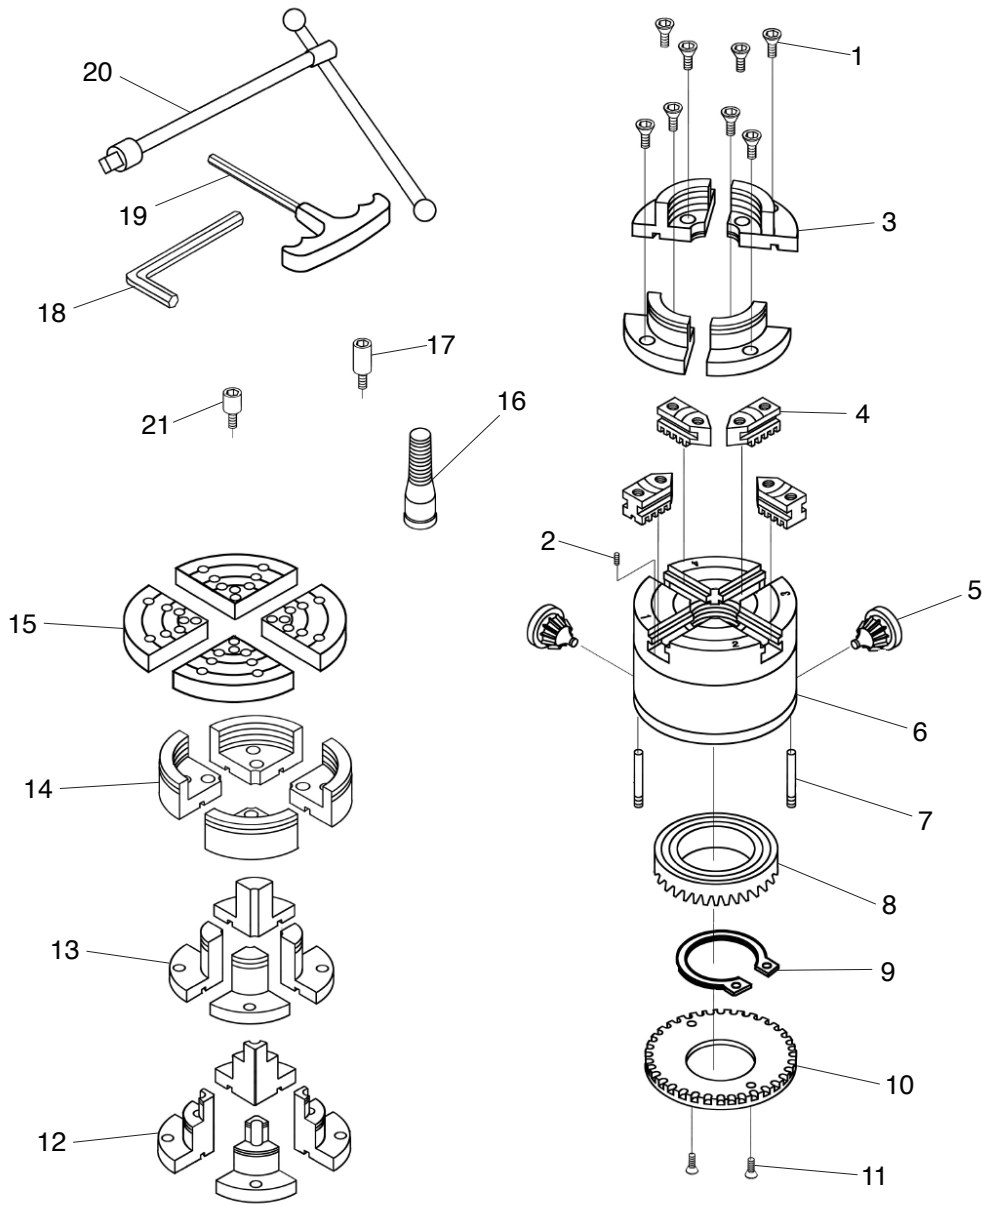

Parts

REF	PART #	DESCRIPTION
1	PT10809001	FLAT HD CAP SCR M5-.8 X 12
2	PT10809002	SET SCREW M4-.7 X 6 CONE-PT
3	PT10809003	ROUND JAW #2 4-PC SET
4	PT10809004	BOTTOM JAW 4-PC SET
5	PT10809005	PINION GEAR
6	PT10809006	CHUCK BODY
7	PT10809007	THREADED LOCK PIN
8	PT10809008	SCROLL GEAR
9	PT10809009	EXT RETAINING RING 48MM
10	PT10809010	INDEXING BACK PLATE
11	PT10809011	FLAT HD SCR M4-.7 X 8

REF	PART #	DESCRIPTION
12	PT10809012	STEP JAW #1 4-PC SET
13	PT10809013	PIN JAW 4-PC SET
14	PT10809014	ROUND JAW #3 4-PC SET
15	PT10809015	FLAT JAW 4-PC SET
16	PT10809016	WOODWORM SCREW
17	PT10809017	GRIP STUD M6-1 X 6, 18L 8-PC SET
18	PT10809018	HEX WRENCH 4MM
19	PT10809019	T-HANDLE HEX WRENCH 4MM
20	PT10809020	LATHE CHUCK KEY 8MM CHROME
21	PT10809021	GRIP STUD M6-1 X 6, 13L 8-PC SET