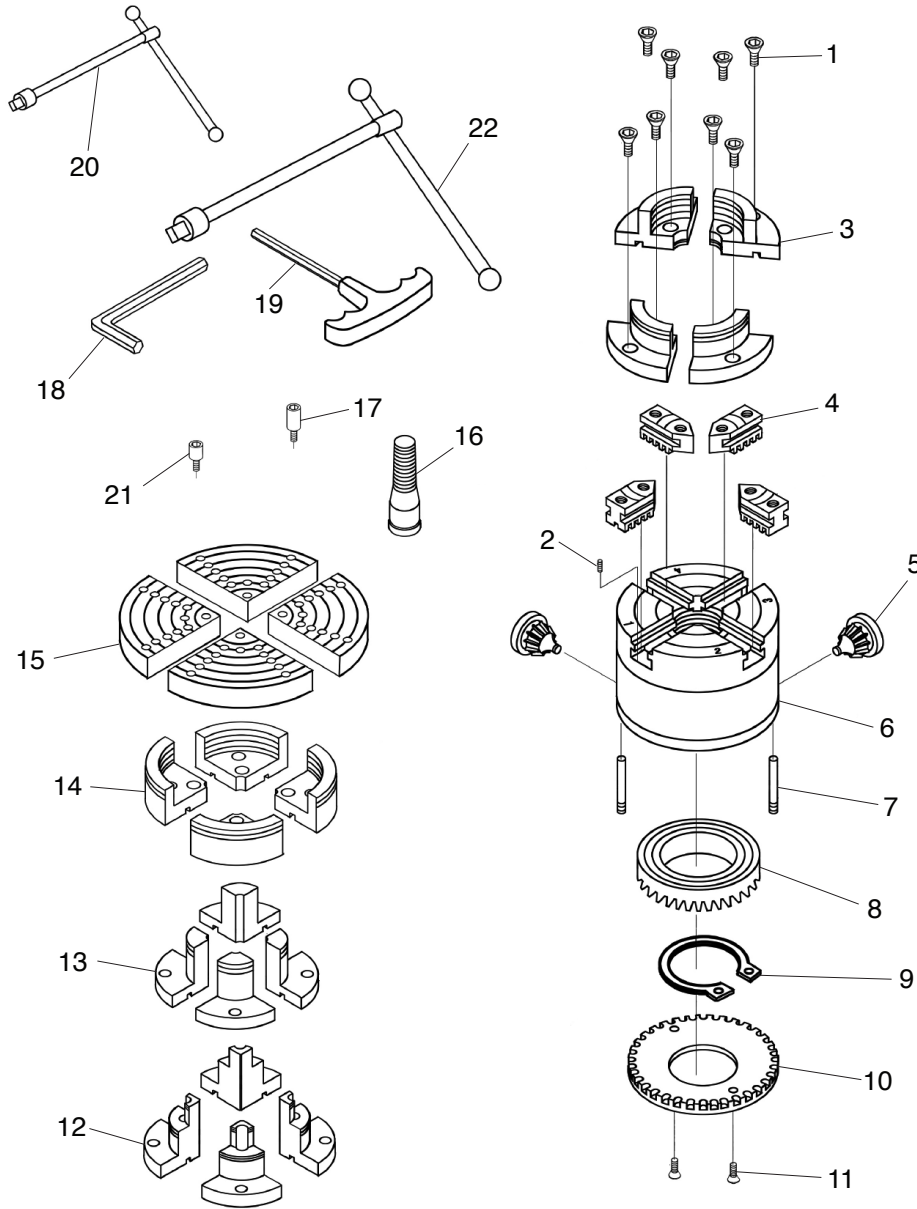

# Parts

REF	PART #	DESCRIPTION
1	PT10810001	FLAT HD CAP SCR M6-1 X 8
2	PT10810002	SET SCREW M4-.7 X 6 CONE-PT
3	PT10810003	ROUND JAW #2 4-PC SET
4	PT10810004	BOTTOM JAW 4-PC SET
5	PT10810005	PINION GEAR
6	PT10810006	CHUCK BODY
7	PT10810007	THREADED LOCK PIN
8	PT10810008	SCROLL GEAR
9	PT10810009	EXT RETAINING RING 63MM
10	PT10810010	INDEXING BACK PLATE
11	PT10810011	FLAT HD SCR M4-.7 X 8

REF	PART #	DESCRIPTION
12	PT10810012	STEP JAW #1 4-PC SET
13	PT10810013	PIN JAW 4-PC SET
14	PT10810014	ROUND JAW #3 4-PC SET
15	PT10810015	FLAT JAW 4-PC SET
16	PT10810016	WOODWORM SCREW
17	PT10810017	GRIP STUD M6-1 X 6, 18L 8-PC SET
18	PT10810018	HEX WRENCH 4MM
19	PT10810019	T-HANDLE HEX WRENCH 4MM
20	PT10810020	LATHE CHUCK KEY 8MM CHROME (SHORT)
21	PT10810021	GRIP STUD M6-1 X 6, 13L 8-PC SET
22	PT10810022	LATHE CHUCK KEY 8MM CHROME (LONG)