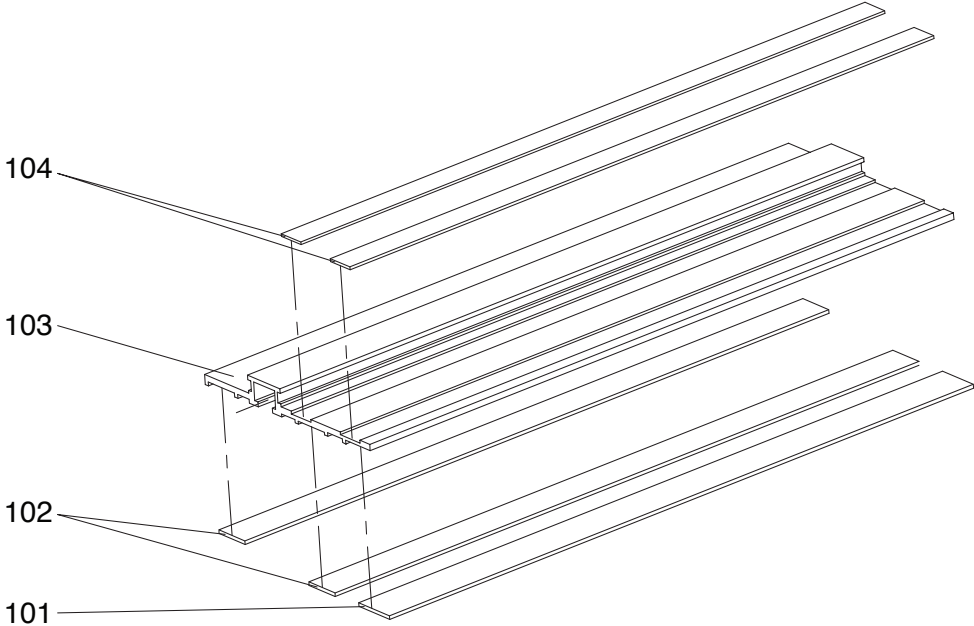

T10825 Rail Track

REF	PART #	DESCRIPTION
101	PT10824101	BOTTOM RUBBER STRIP
102	PT10824102	BOTTOM RUBBER FOAM STRIP
103	PT10824103	ALUMINUM TRACK 24"
104	PT10824104	TOP PLASTIC STRIP