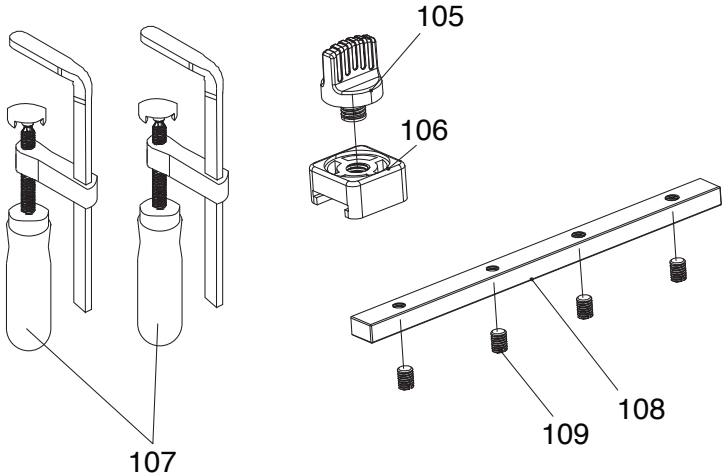

REF	PART #	DESCRIPTION
39	PT10824039	WOODRUFF KEY 4 X 12
40	PT10824040	ROTOR
41	PT10824041	FAN SHROUD
42	PT10824042	TAP SCREW M5 X 16
43	PT10824043	STATOR
44	PT10824044	STATOR WIRING SPRING RING
45	PT10824045	BEARING BAFFLE
46	PT10824046	BALL BEARING 608-2RS
47	PT10824047	BEARING BUSHING 608
49	PT10824049	DUST COVER FOR TRIGGER SWITCH
50	PT10824050	TRIGGER SWITCH
51	PT10824051	TRIGGER SWITCH SELF-LOCKING CAP
52	PT10824052	TAP SCREW M4 X 14
53	PT10824053	CABLE CLAMP
54	PT10824054	HANDLE COVER
55	PT10824055	WIRE CONNECTOR
56	PT10824056	PLUNGE TRIGGER
57	PT10824057	TRIGGER/LEVER CONNECTOR
58	PT10824058	COMPRESSION SPRING 0.6 X 5.9 X 31MM
59	PT10824059	POWER CORD 16AWG 2W 72" 1-15P
60	PT10824060	CABLE SLEEVE
61	PT10824061	MOTOR HOUSING
62	PT10824062	TAP SCREW M4 X 16
63	PT10824063	PHLP HD SCR M5-.8 X 20
64	PT10824064	CARBON BRUSH HOLDER
65	PT10824065	CARBON BRUSH 2-PC SET
66	PT10824066	CARBON BRUSH COVER
67	PT10824067	SPANNER WRENCH 24MM PIN-TYPE
68	PT10824068	HEX WRENCH 5MM
69	PT10824069	LOCK WASHER 5MM
70	PT10824070	FLAT WASHER 5MM
71	PT10824071	LOCK WASHER 4MM
72	PT10824072	FLAT WASHER 4MM
73	PT10824073	LOCK WASHER 6MM
74	PT10824074	FLAT WASHER 6MM
75	PT10824075	LOGO AND MODEL # LABEL
76	PT10824076	MOTOR LABEL
77	PT10824077	READ MANUAL LABEL 0.75H X 1.5W

T10825 Rail Track

REF	PART #	DESCRIPTION
101	PT10824101	BOTTOM RUBBER STRIP
102	PT10824102	BOTTOM RUBBER FOAM STRIP
103	PT10824103	ALUMINUM TRACK 24"
104	PT10824104	TOP PLASTIC STRIP

T27044 Accessory Pack

REF	PART #	DESCRIPTION
105	PT10824105	LOCK KNOB M10 X 10 (PLASTIC)
106	PT10824106	ADJUSTABLE STOP
107	PT10824107	F-CLAMP
108	PT10824108	TRACK CONNECTOR
109	PT10824109	SET SCREW M6-1 X 8