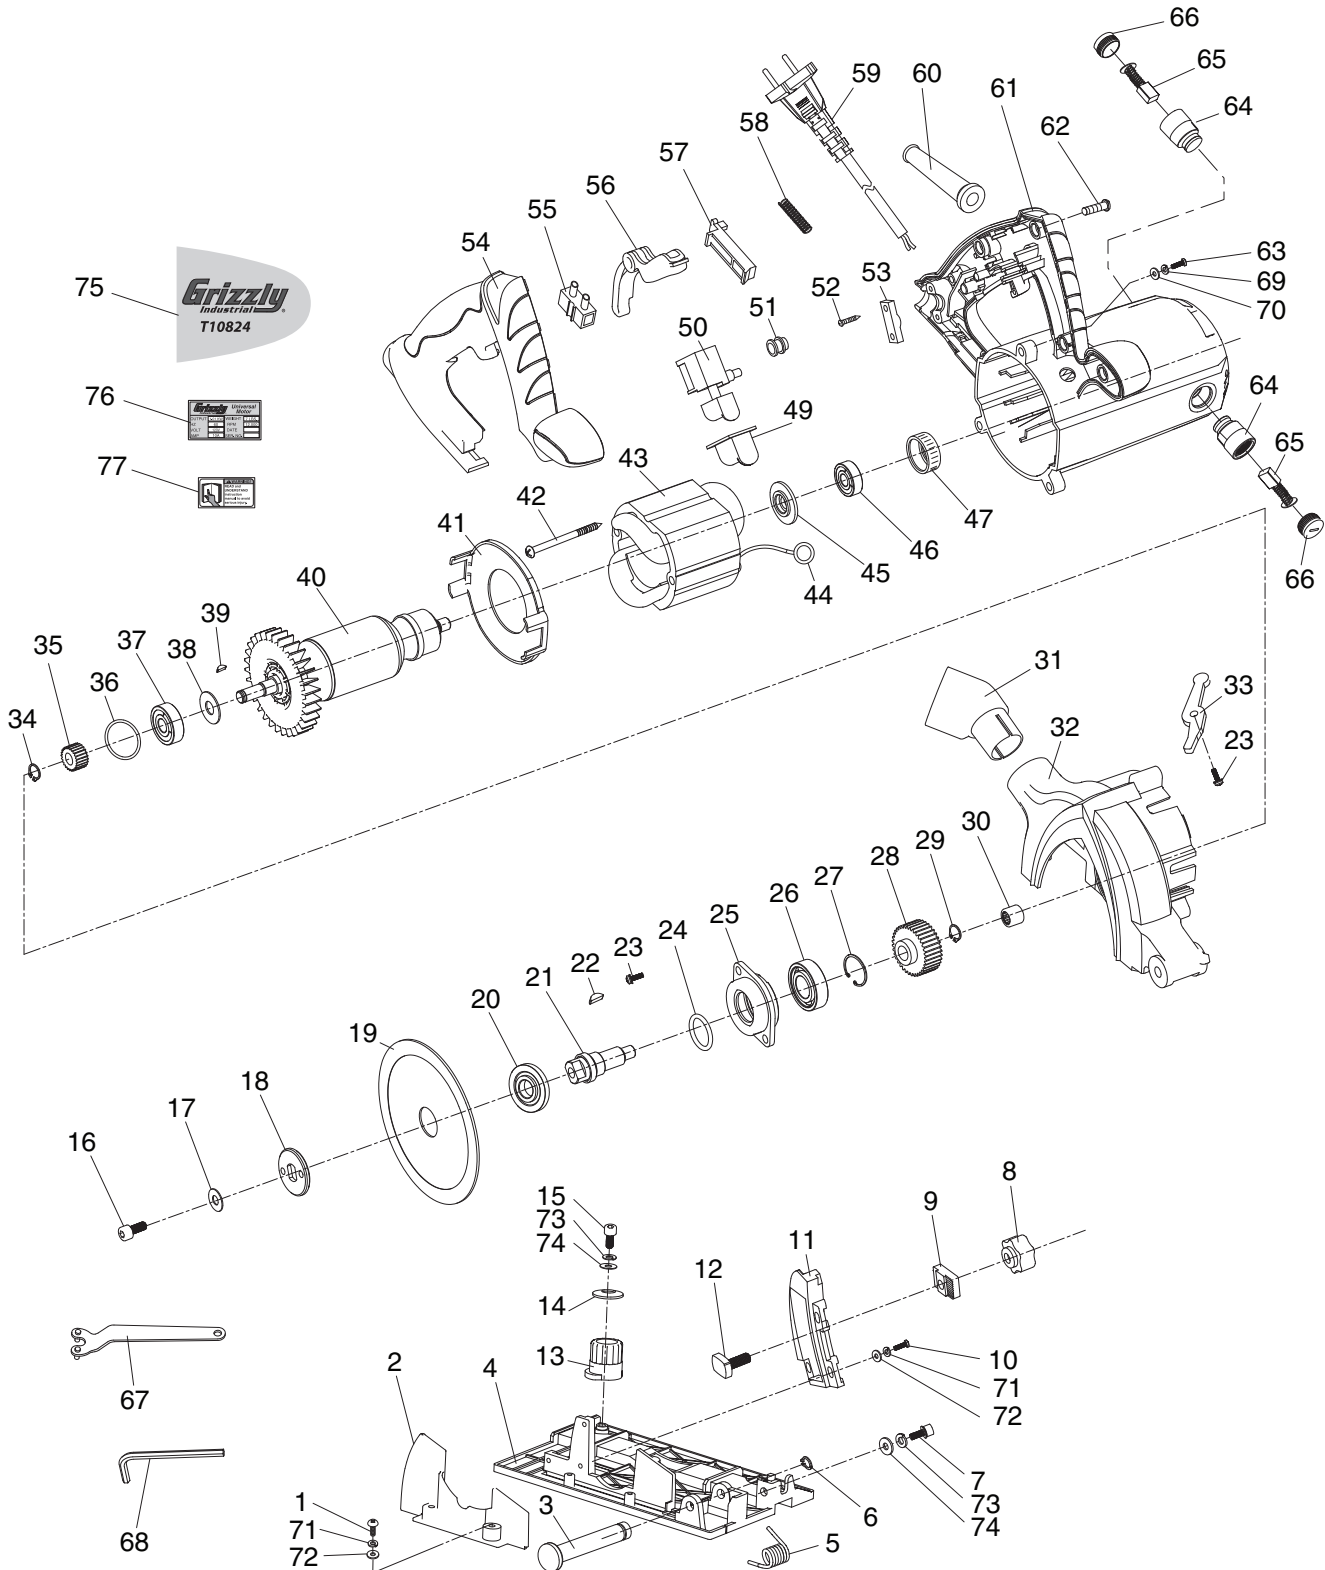

SECTION 8: PARTS

T10824 Parts Breakdown

Please Note: We do our best to stock replacement parts whenever possible, but we cannot guarantee that all parts shown here are available for purchase. Call (800) 523-4777 or visit our online parts store at www.grizzly.com to check for availability.

T10824 Parts List

REF	PART #	DESCRIPTION
1	PT10824001	PHLP HD SCR M4-.7 X 14
2	PT10824002	SAW BLADE LOWER GUARD
3	PT10824003	GROOVED CLEVIS PIN 7 X 45MM
4	PT10824004	BASE PLATE
5	PT10824005	TORSION SPRING
6	PT10824006	EXT RETAINING RING 7MM
7	PT10824007	CAP SCREW M6-1 X 16
8	PT10824008	HEIGHT ADJUSTMENT KNOB M6-1
9	PT10824009	SCALE GUIDE SPACER
10	PT10824010	PHLP HD SCR M4-.7 X 10
11	PT10824011	HEIGHT SCALE
12	PT10824012	HEIGHT SCALE T-BOLT M6-1 X 20
13	PT10824013	RAIL ADJUSTMENT KNOB
14	PT10824014	TRIPLE-WAVE WASHER 10MM
15	PT10824015	CAP SCREW M6-1 X 12
16	PT10824016	CAP SCREW M8-1.25 X 16
17	PT10824017	DOCK WASHER 8MM
18	PT10824018	OUTER FLANGE
19	PT10824019	SAW BLADE 4.5" (110MM)
20	PT10824020	INNER FLANGE
21	PT10824021	BLADE ARBOR
22	PT10824022	WOODRUFF KEY 4 X 13
23	PT10824023	PHLP HD SCR M5-.8 X 16
24	PT10824024	O-RING 19 X 2.6
25	PT10824025	BEARING COVER
26	PT10824026	BALL BEARING 6002-2RS
27	PT10824027	INT RETAINING RING 32MM
28	PT10824028	BIG GEAR 34T
29	PT10824029	EXT RETAINING RING 15MM
30	PT10824030	NEEDLE BEARING BK0810
31	PT10824031	DUST PORT 1.5"
32	PT10824032	HEADSTOCK
33	PT10824033	PLUNGE LOCK LEVER
34	PT10824034	EXT RETAINING RING 8MM
35	PT10824035	SMALL GEAR 16T
36	PT10824036	O-RING 26 X 1.8
37	PT10824037	BALL BEARING 629-2RS
38	PT10824038	BEARING BAFFLE

REF	PART #	DESCRIPTION
39	PT10824039	WOODRUFF KEY 4 X 12
40	PT10824040	ROTOR
41	PT10824041	FAN SHROUD
42	PT10824042	TAP SCREW M5 X 16
43	PT10824043	STATOR
44	PT10824044	STATOR WIRING SPRING RING
45	PT10824045	BEARING BAFFLE
46	PT10824046	BALL BEARING 608-2RS
47	PT10824047	BEARING BUSHING 608
49	PT10824049	DUST COVER FOR TRIGGER SWITCH
50	PT10824050	TRIGGER SWITCH
51	PT10824051	TRIGGER SWITCH SELF-LOCKING CAP
52	PT10824052	TAP SCREW M4 X 14
53	PT10824053	CABLE CLAMP
54	PT10824054	HANDLE COVER
55	PT10824055	WIRE CONNECTOR
56	PT10824056	PLUNGE TRIGGER
57	PT10824057	TRIGGER/LEVER CONNECTOR
58	PT10824058	COMPRESSION SPRING 0.6 X 5.9 X 31MM
59	PT10824059	POWER CORD 16AWG 2W 72" 1-15P
60	PT10824060	CABLE SLEEVE
61	PT10824061	MOTOR HOUSING
62	PT10824062	TAP SCREW M4 X 16
63	PT10824063	PHLP HD SCR M5-.8 X 20
64	PT10824064	CARBON BRUSH HOLDER
65	PT10824065	CARBON BRUSH 2-PC SET
66	PT10824066	CARBON BRUSH COVER
67	PT10824067	SPANNER WRENCH 24MM PIN-TYPE
68	PT10824068	HEX WRENCH 5MM
69	PT10824069	LOCK WASHER 5MM
70	PT10824070	FLAT WASHER 5MM
71	PT10824071	LOCK WASHER 4MM
72	PT10824072	FLAT WASHER 4MM
73	PT10824073	LOCK WASHER 6MM
74	PT10824074	FLAT WASHER 6MM
75	PT10824075	LOGO AND MODEL # LABEL
76	PT10824076	MOTOR LABEL
77	PT10824077	READ MANUAL LABEL 0.75H X 1.5W

WARNING

Safety labels help reduce the risk of serious injury caused by machine hazards. If any label comes off or becomes unreadable, the owner of this machine **MUST** replace it in the original location before resuming operations. For replacements, contact (800) 523-4777 or www.grizzly.com.