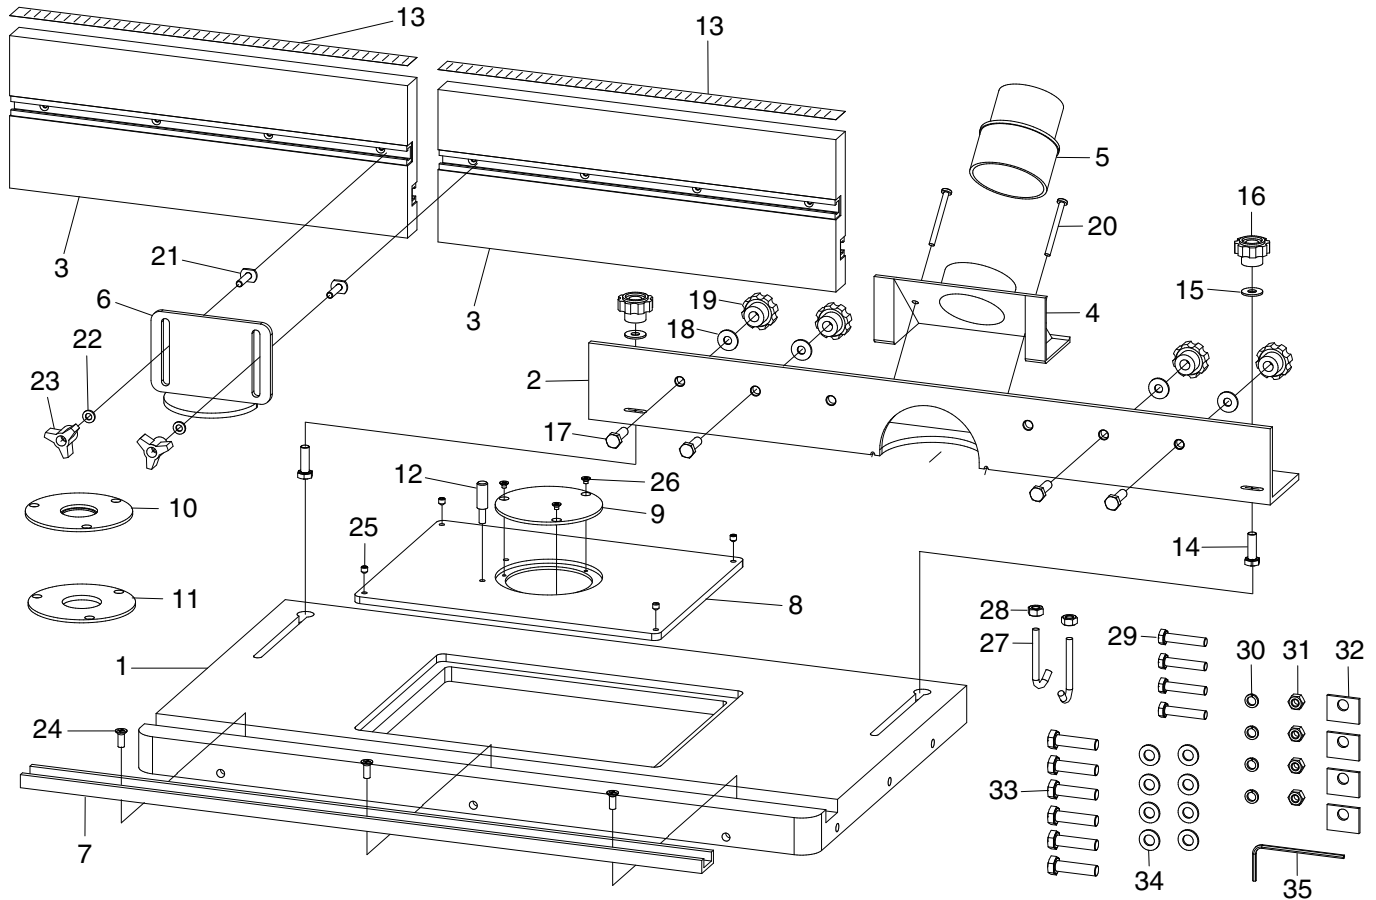

REF	PART #	DESCRIPTION
1	PT1244001	WING TABLE EXTENSION
2	PT1244002	FENCE BRACKET
3	PT1244003	FENCE 15-3/4 X 6 X 1"
4	PT1244004	DUST PORT 2-1/2"
5	PT1244005	DUST PORT ADAPTER 2-1/2" - 2-1/4"
6	PT1244006	ROUTER BIT GUARD
7	PT1244007	MITER T-TRACK
8	PT1244008	ROUTER MOUNTING PLATE
9	PT1244009	PLATE INSERT, SOLID 100MM
10	PT1244010	PLATE INSERT, 32ID X 100MM
11	PT1244011	PLATE INSERT, 37ID X 100MM
12	PT1244012	STARTING PIN M6-1
13	PT1244013	FENCE SCALE 0 - 15-11/16"
14	PT1244014	HEX BOLT M8-1.25 X 25
15	PT1244015	FLAT WASHER 8MM
16	PT1244016	KNOB M8-1.25, 8-LOBE, 34D X 23L
17	PT1244017	HEX BOLT M8-1.25 X 25
18	PT1244018	FLAT WASHER 8MM

REF	PART #	DESCRIPTION
19	PT1244019	KNOB M8-1.25, 8-LOBE, 34D X 23L
20	PT1244020	PHLP HD SCR M5-.8 X 55
21	PT1244021	T-BOLT M6-1 X 25
22	PT1244022	FENDER WASHER 6MM
23	PT1244023	KNOB M6-1, 3-LOBE, 29D X 24L
24	PT1244024	FLAT HD SCR M6-1 X 16
25	PT1244025	SET SCREW M6-1 X 6
26	PT1244026	FLAT HD SCR M4-.7 X 5
27	PT1244027	J-HOOK M6-1 X 54
28	PT1244028	HEX NUT M6-1
29	PT1244029	HEX BOLT M8-1.25 X 40
30	PT1244030	LOCK WASHER 8MM
31	PT1244031	HEX NUT M8-1.25
32	PT1244032	SQUARE WASHER 32 X 25 X 2.6MM
33	PT1244033	HEX BOLT M10-1.5 X 40
34	PT1244034	FLAT WASHER 10MM
35	PT1244035	HEX WRENCH 3MM