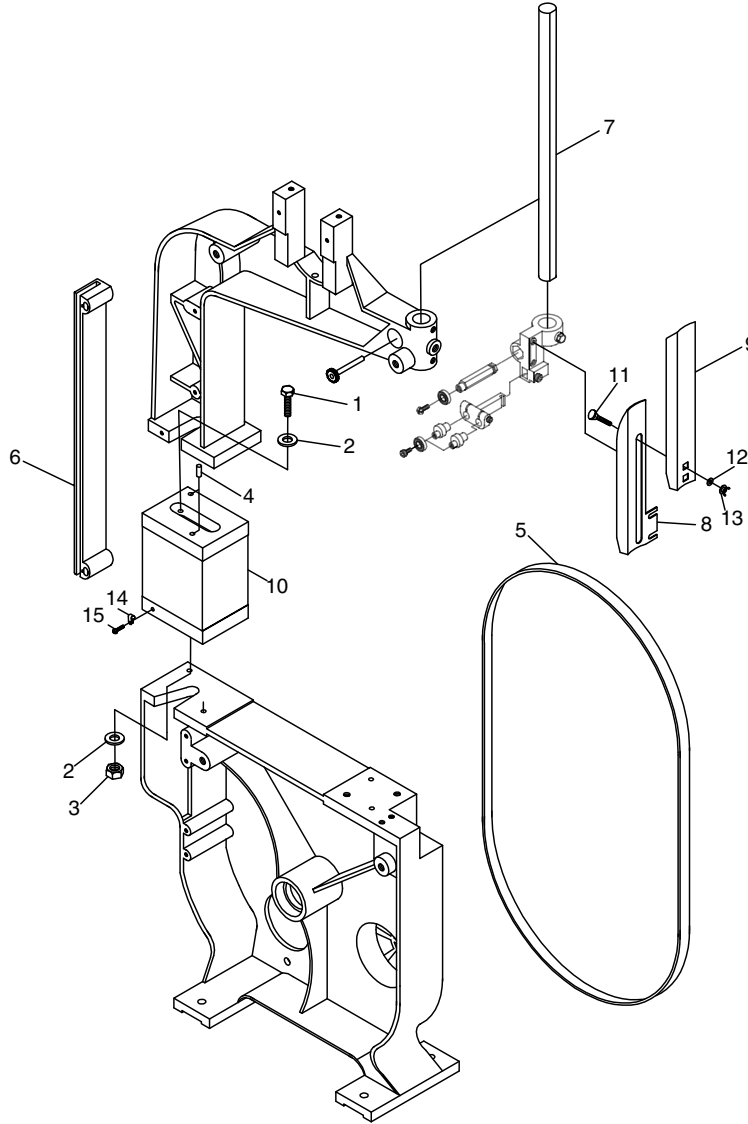

Riser Block Parts Breakdown

T25554 Parts List

| REF | PART # | DESCRIPTION |
|-----|------------|-------------------------------|
| 1 | PT25554001 | HEX BOLT 5/8-11 X 8-1/2 |
| 2 | PT25554002 | FLAT WASHER 5/8 |
| 3 | PT25554003 | HEX NUT 5/8-11 |
| 4 | PT25555004 | SOLID PIN 6 X 15 |
| 5 | PT25555005 | SAW BLADE 6 TPI X 105 X 3/8 |
| 6 | PT25555006 | LEFT-SIDE BLADE GUARD |
| 7 | PT25555007 | EXTENDED GUIDE POST |
| 8 | PT25554008 | EXTENDED BLADE GUARD (ORANGE) |
| 9 | PT25554009 | BLADE GUARD (ORANGE) |
| 10 | PT25554010 | EXTENSION BLOCK (BLACK) |
| 11 | PT25554011 | CARRIAGE BOLT 5/16-18 X 1/2 |
| 12 | PT25554012 | FLAT WASHER 5/16 |
| 13 | PT25554013 | WING NUT 5/16-18 |
| 14 | PT25555014 | CORD CLAMP ACC-3 |
| 15 | PT25555015 | PHLP HD SCR 10-24 X 1/2 |

T25555 Parts List

| REF | PART # | DESCRIPTION |
|-----|------------|-----------------------------|
| 1 | PT25555001 | HEX BOLT 5/8-11 X 8-1/2 |
| 2 | PT25555002 | FLAT WASHER 5/8 |
| 3 | PT25555003 | HEX NUT 5/8-11 |
| 4 | PT25555004 | SOLID PIN 6 X 15 |
| 5 | PT25555005 | SAW BLADE 6 TPI X 105 X 3/8 |
| 6 | PT25555006 | LEFT-SIDE BLADE GUARD |
| 7 | PT25555007 | EXTENDED GUIDE POST |
| 8 | PT25555008 | EXTENDED BLADE GUARD (RED) |
| 9 | PT25555009 | BLADE GUARD (RED) |
| 10 | PT25555010 | EXTENSION BLOCK (GREEN) |
| 11 | PT25555011 | CARRIAGE BOLT 5/16-18 X 1/2 |
| 12 | PT25555012 | FLAT WASHER 5/16 |
| 13 | PT25555013 | WING NUT 5/16-18 |
| 14 | PT25555014 | CORD CLAMP ACC-3 |
| 15 | PT25555015 | PHLP HD SCR 10-24 X 1/2 |