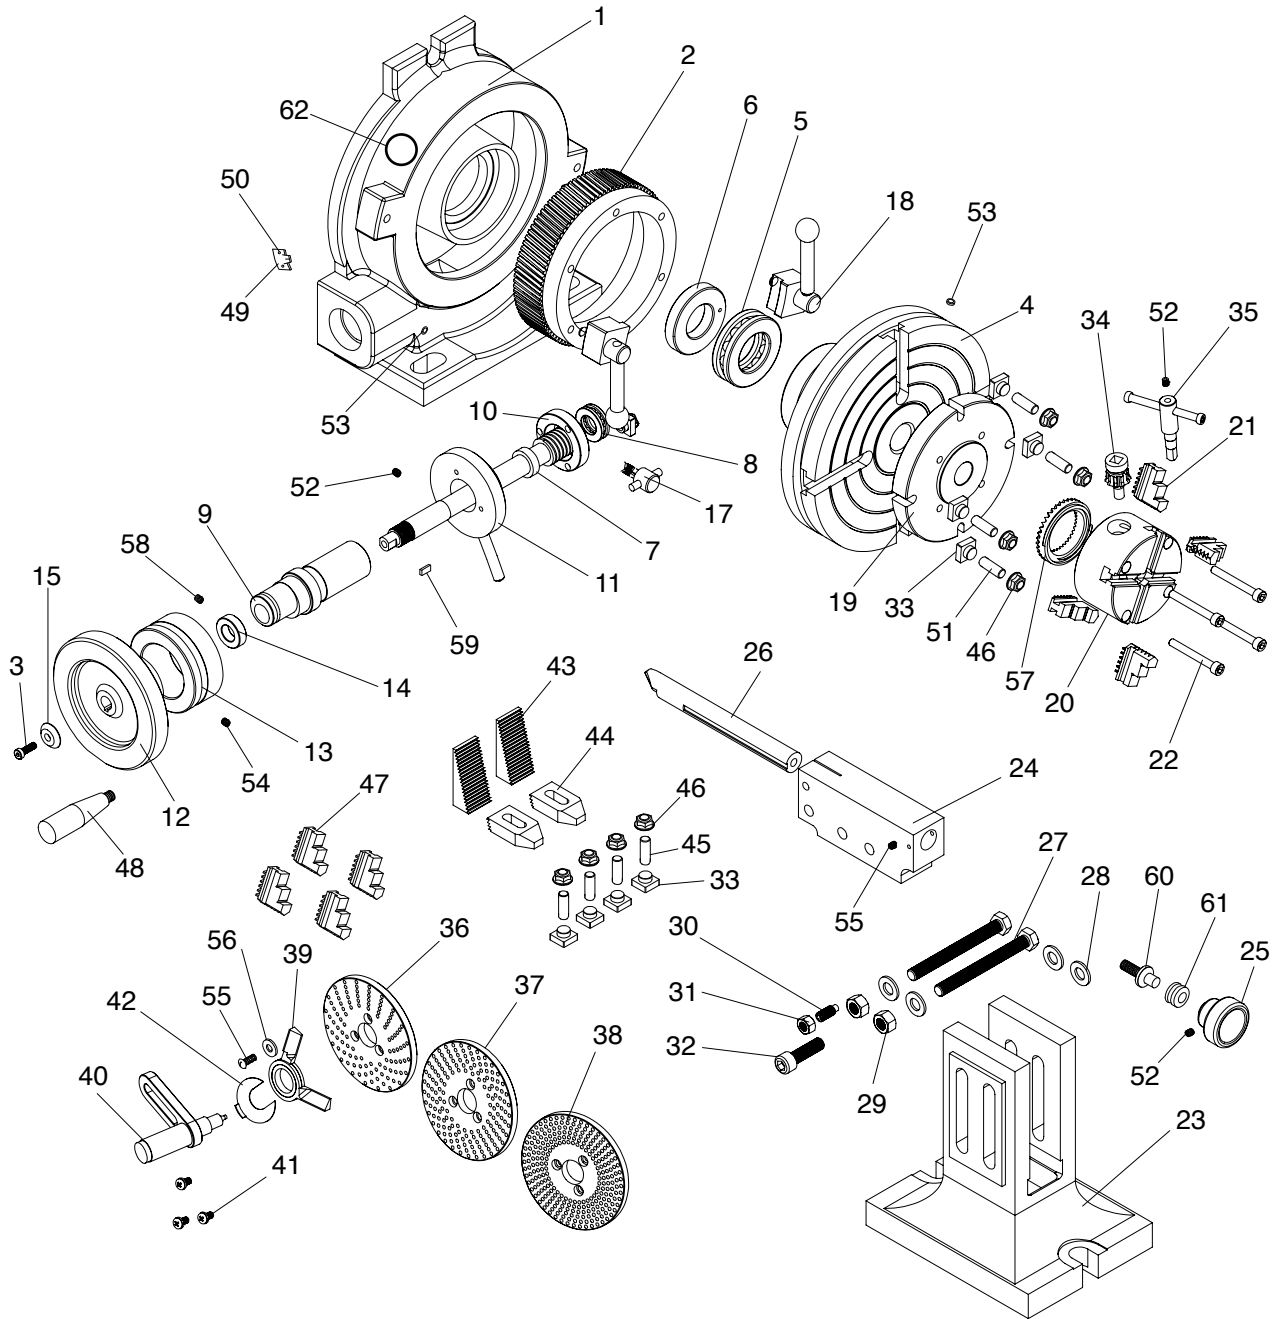

# Parts List

REF PART #	DESCRIPTION
1	PT25937001 BASE
2	PT25937002 WORM WHEEL
3	PT25937003 CAP SCREW M6-1 X 16
4	PT25937004 ROTARY TABLE
5	PT25937005 THRUST BEARING 51207
6	PT25937006 THREADED COLLAR
7	PT25937007 WORM SHAFT
8	PT25937008 THRUST BEARING 51103
9	PT25937009 HANDWHEEL SHAFT
10	PT25937010 WORM SHAFT COLLAR
11	PT25937011 VERNIER RING
12	PT25937012 HANDWHEEL TYPE-8 80D X 12B-K X M6-1
13	PT25937013 GRADUATED RING
14	PT25937014 SHAFT SPACER
15	PT25937015 BEVELED WASHER 6 X 22 X 5MM
17	PT25937017 BACKLASH ADJ LOCK M6-1 X 16
18	PT25937018 ROTARY TABLE LOCK
19	PT25937019 CHUCK BASE PLATE, ALUMINUM
20	PT25937020 4-JAW CHUCK 80MM
21	PT25937021 4-JAW CHUCK EXTERNAL JAW SET
22	PT25937022 CAP SCREW M6-1 X 50
23	PT25937023 TAILSTOCK BASE
24	PT25937024 TAILSTOCK BODY
25	PT25937025 KNURLED KNOB 40MM
26	PT25937026 DEAD CENTER
27	PT25937027 HEX BOLT M10-1.5 X 90
28	PT25937028 FLAT WASHER 10MM
29	PT25937029 HEX NUT M10-1.5
30	PT25937030 SET SCREW M8-1.25 X 20 DOG-PT
31	PT25937031 HEX NUT M8-1.25
32	PT25937032 CAP SCREW M10-1.5 X 25