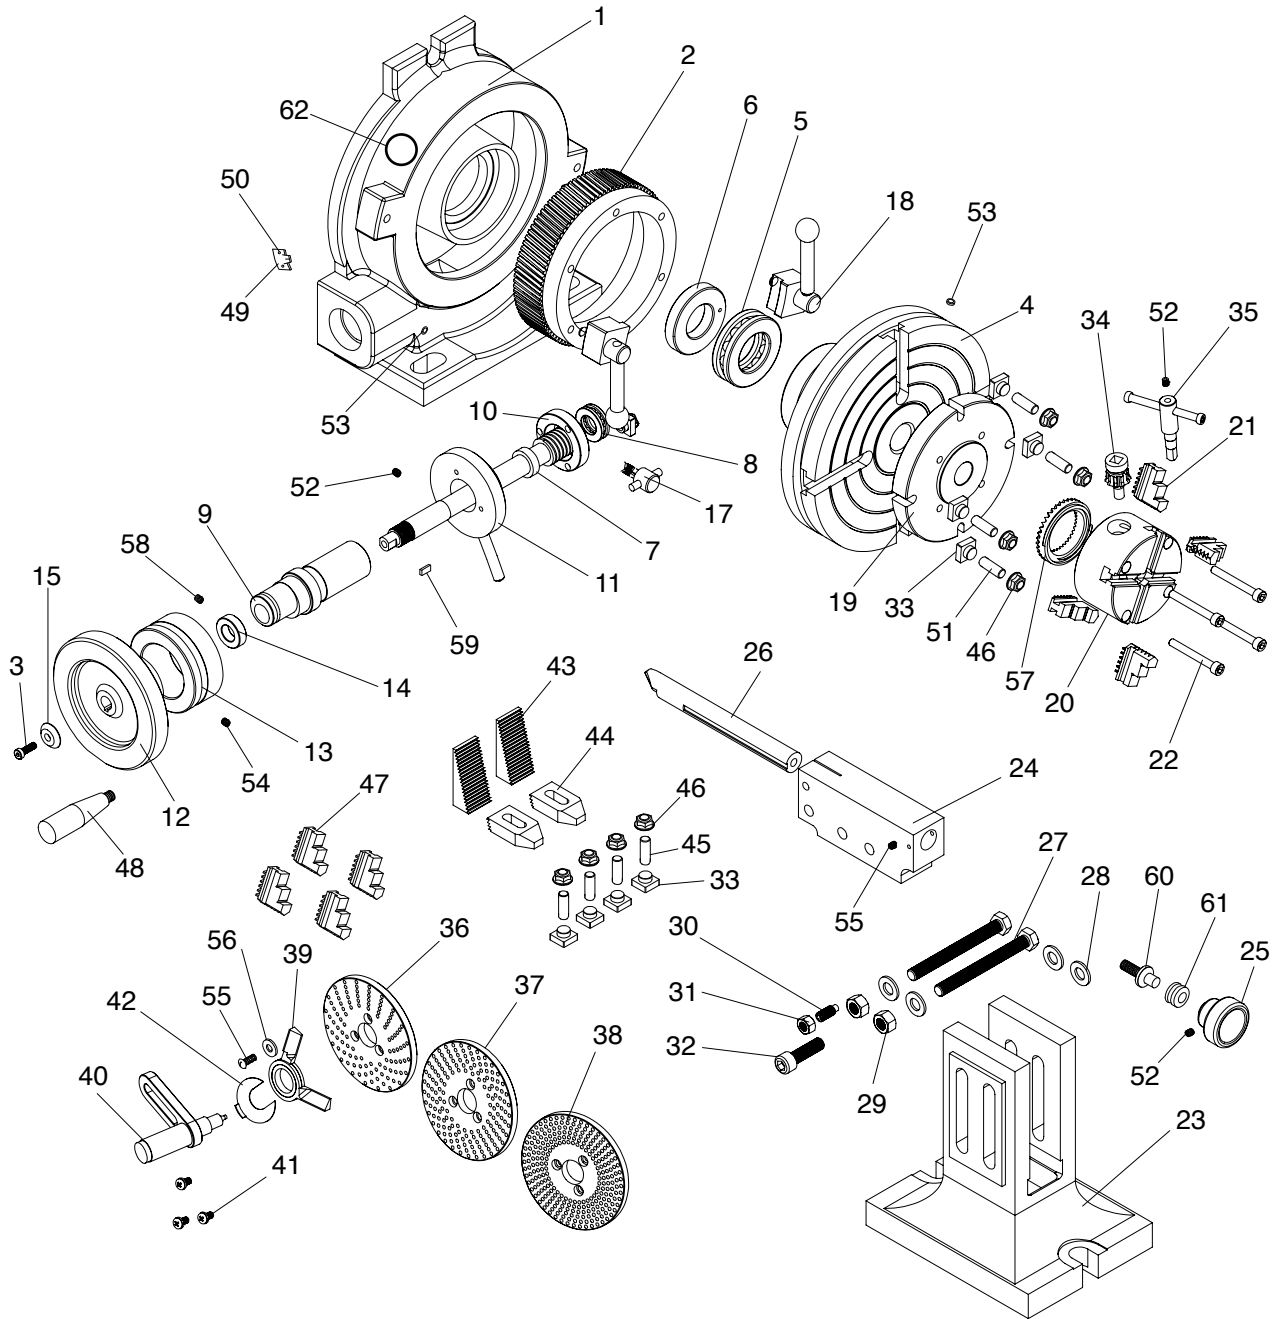

# Parts List

REF PART #	DESCRIPTION
1	PT25937001 BASE
2	PT25937002 WORM WHEEL
3	PT25937003 CAP SCREW M6-1 X 16
4	PT25937004 ROTARY TABLE
5	PT25937005 THRUST BEARING 51207
6	PT25937006 THREADED COLLAR
7	PT25937007 WORM SHAFT
8	PT25937008 THRUST BEARING 51103
9	PT25937009 HANDWHEEL SHAFT
10	PT25937010 WORM SHAFT COLLAR
11	PT25937011 VERNIER RING
12	PT25937012 HANDWHEEL TYPE-8 80D X 12B-K X M6-1
13	PT25937013 GRADUATED RING
14	PT25937014 SHAFT SPACER
15	PT25937015 BEVELED WASHER 6 X 22 X 5MM
17	PT25937017 BACKLASH ADJ LOCK M6-1 X 16
18	PT25937018 ROTARY TABLE LOCK
19	PT25937019 CHUCK BASE PLATE, ALUMINUM
20	PT25937020 4-JAW CHUCK 80MM
21	PT25937021 4-JAW CHUCK INTERNAL JAW SET
22	PT25937022 CAP SCREW M6-1 X 50
23	PT25937023 TAILSTOCK BASE
24	PT25937024 TAILSTOCK BODY
25	PT25937025 KNURLED KNOB 40MM
26	PT25937026 DEAD CENTER
27	PT25937027 HEX BOLT M10-1.5 X 90
28	PT25937028 FLAT WASHER 10MM
29	PT25937029 HEX NUT M10-1.5
30	PT25937030 SET SCREW M8-1.25 X 20 DOG-PT
31	PT25937031 HEX NUT M8-1.25
32	PT25937032 CAP SCREW M10-1.5 X 25