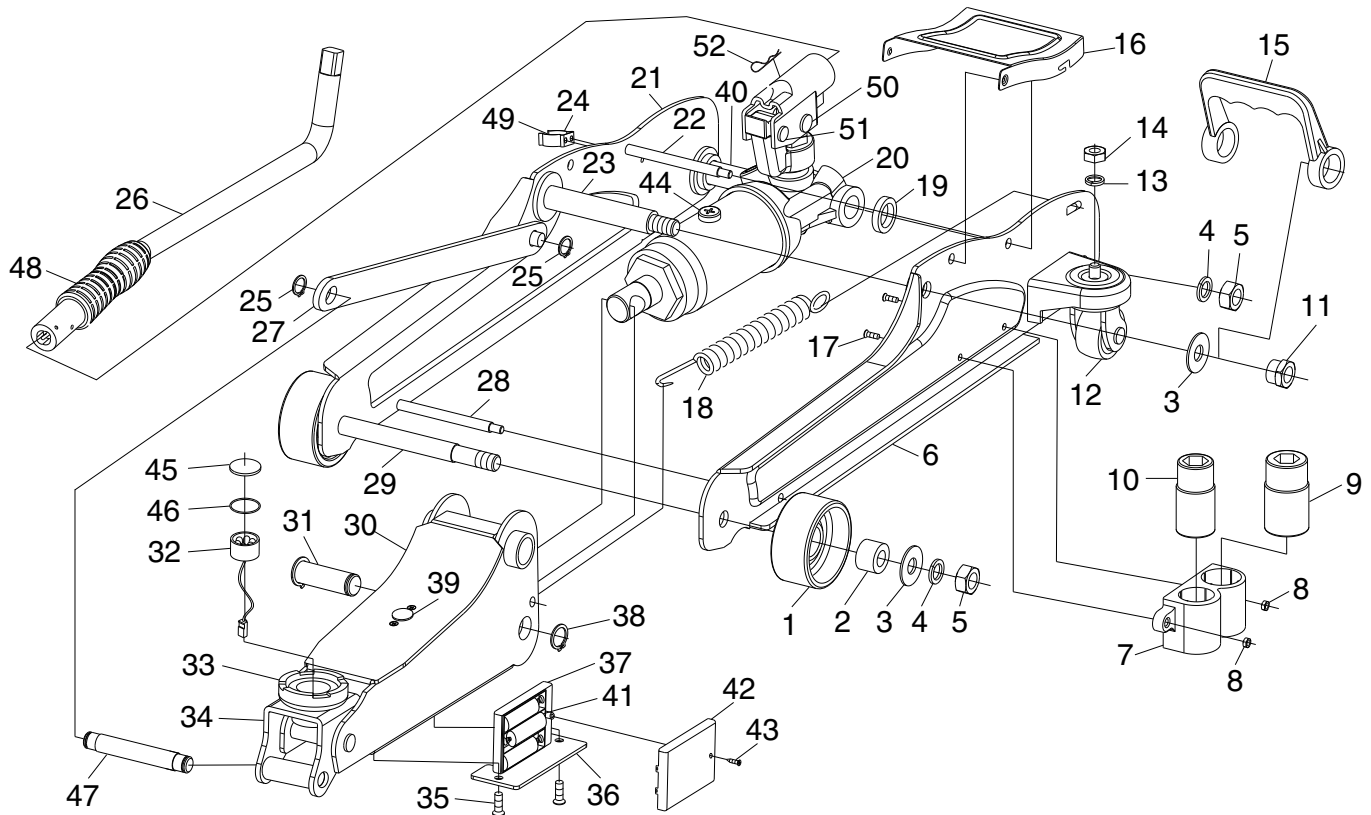

Parts

REF PART #	DESCRIPTION
1	PT25938001 FRONT WHEEL
2	PT25938002 BUSHING
3	PT25938003 FLAT WASHER 12MM
4	PT25938004 LOCK WASHER 12MM
5	PT25938005 HEX NUT M12-1.75
6	PT25938006 FRAME (L)
7	PT25938007 SOCKET HOLDER
8	PT25938008 HEX NUT M5-.8
9	PT25938009 SOCKET 17-19MM
10	PT25938010 SOCKET 21-23MM
11	PT25938011 SHOULDER NUT M12-1.75
12	PT25938012 REAR WHEEL ASSEMBLY
13	PT25938013 LOCK WASHER 8MM
14	PT25938014 HEX NUT M8-1.25
15	PT25938015 CARRYING HANDLE
16	PT25938016 HYDRAULIC PISTON COVER
17	PT25938017 HEX BOLT M5-.8 X 20
18	PT25938018 EXTENSION SPRING 2.3 X 15 X 114MM
19	PT25938019 BUSHING
20	PT25938020 HYDRAULIC PISTON ASSEMBLY
21	PT25938021 FRAME (R)
22	PT25938022 THREADED SHAFT M12-1.75
23	PT25938023 LIFT ARM SHAFT
24	PT25938024 HANDLE CLASP
25	PT25938025 EXT RETAINING RING 12MM
26	PT25938026 HANDLE

REF PART #	DESCRIPTION
27	PT25938027 LINK ROD
28	PT25938028 CONNECTING ROD
29	PT25938029 FRONT WHEEL AXLE M12-1.75
30	PT25938030 LIFT ARM ASSEMBLY
31	PT25938031 LIFT ARM AXIS
32	PT25938032 LED LIGHT ASSEMBLY
33	PT25938033 SADDLE
34	PT25938034 SADDLE BASE
35	PT25938035 PHLP HD SCR M6-1 X 10
36	PT25938036 BATTERY TRAY COVER
37	PT25938037 BATTERY CASE
38	PT25938038 EXT RETAINING RING 20MM
39	PT25938039 LED POWER BUTTON
40	PT25938040 BASE AXIS
41	PT25938041 BATTERY AA
42	PT25938042 BATTERY CASE COVER
43	PT25938043 PHLP HD SCR M2-.4 X 6
44	PT25938044 FILL PLUG
45	PT25938045 LENS, PLASTIC
46	PT25938046 O-RING 24 X 1.5
47	PT25938047 CONNECTING ROD
48	PT25938048 FLAT HD SCR M5-.8 X 6
49	PT25938049 RIVET 4 X 8MM BLIND, STEEL
50	PT25938050 CLEVIS PIN 10 X 35
51	PT25938051 CLEVIS PIN 8 X 35
52	PT25938052 COTTER PIN 5 X 24 HAIRPIN