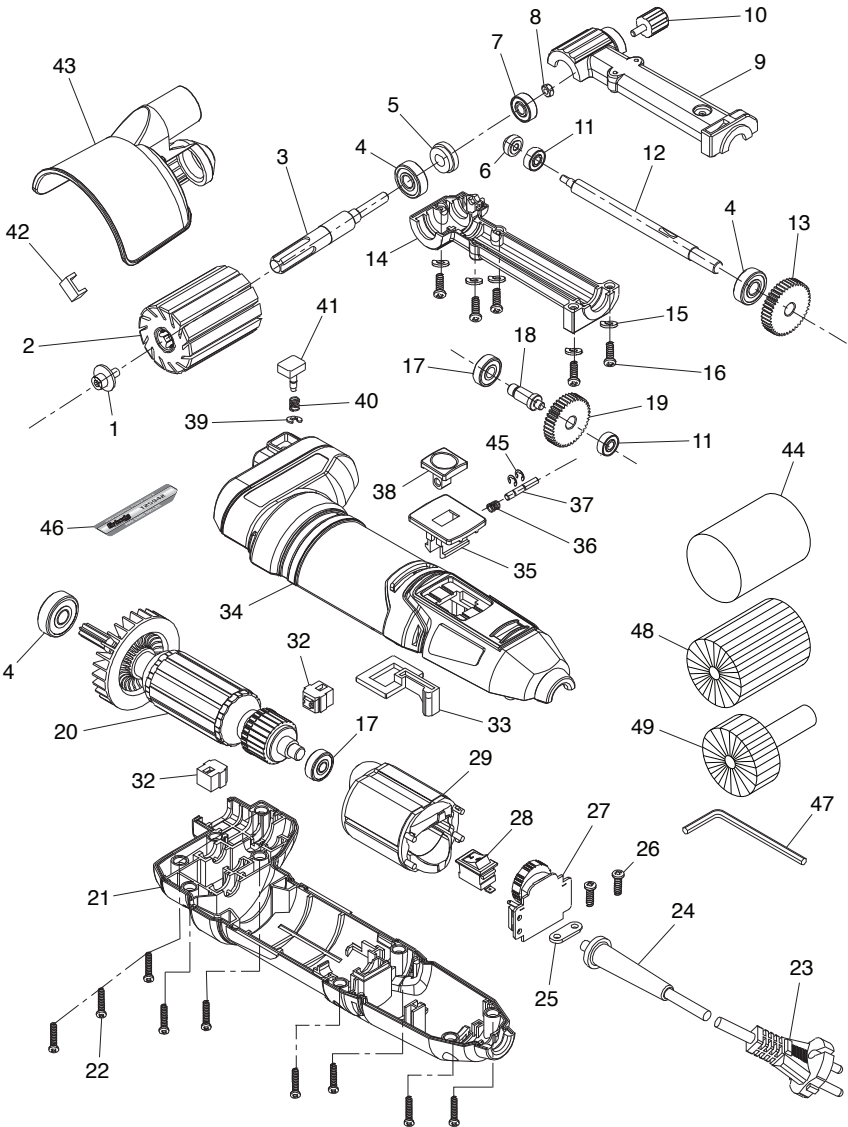

SECTION 9: PARTS

We do our best to stock replacement parts when possible, but we cannot guarantee that all parts shown are available for purchase. Call **(800) 523-4777** or visit www.grizzly.com/parts to check for availability.

Main

Main Parts List

REF	PART #	DESCRIPTION
1	PT25942001	SPINDLE FLANGE SCREW M5-.8 X 10
2	PT25942002	SANDING DRUM 1-3/4 X 2-3/8"
3	PT25942003	SPINDLE
4	PT25942004	BALL BEARING 608ZZ
5	PT25942005	GEAR 18T
6	PT25942006	GEAR 11T
7	PT25942007	BALL BEARING 606ZZ
8	PT25942008	HEX NUT M4-.7
9	PT25942009	LOWER SHAFT HOUSING (ALUMINUM)
10	PT25942010	KNOB BOLT M4-.7 X 8, 14D X 15L
11	PT25942011	BALL BEARING 605ZZ
12	PT25942012	TRANSMISSION SHAFT (LONG)
13	PT25942013	GEAR 42T
14	PT25942014	UPPER SHAFT HOUSING (ALUMINUM)
15	PT25942015	LOCK WASHER 3MM
16	PT25942016	PHLP HD SCR M3-.5 X 10
17	PT25942017	BALL BEARING 607ZZ
18	PT25942018	TRANSMISSION SHAFT (SHORT)
19	PT25942019	GEAR 39T
20	PT25942020	ROTOR
21	PT25942021	HOUSING (UPPER)
22	PT25942022	TAP SCREW M4 X 16
23	PT25942023	POWER CORD 18G 2W 72" 5-15P
24	PT25942024	CABLE SLEEVE
25	PT25942025	CABLE CLAMP
26	PT25942026	TAP SCREW M4 X 12
27	PT25942027	CIRCUIT BOARD
28	PT25942028	ROCKER SWITCH GREE KCD1 10A 125V
29	PT25942029	STATOR
32	PT25942032	CARBON BRUSH ASSEMBLY
33	PT25942033	SWITCH CONNECTOR
34	PT25942034	HOUSING (LOWER)
35	PT25942035	SWITCH ACTUATOR
36	PT25942036	COMPRESSION SPRING 0.6 X 6 X 6.8
37	PT25942037	SWITCH PIN 3 X 20
38	PT25942038	SWITCH LOCK
39	PT25942039	E-CLIP 4MM
40	PT25942040	COMPRESSION SPRING 0.5 X 8.3 X 9.5
41	PT25942041	SPINDLE LOCK BUTTON
42	PT25942042	U-SHAPE CERAMIC PLATE
43	PT25942043	DUST SHROUD W/1" PORT
44	PT25942044	SANDING SLEEVE 1-3/4 X 2-3/8", 80-GRIT
45	PT25942045	E-CLIP 3MM
46	PT25942046	MACHINE ID LABEL
47	PT25942047	HEX WRENCH 4MM
48	PT25942048	FLAP WHEEL 2-5/16" X 2-3/8", 80-GRIT
49	PT25942049	FLAP WHEEL 2-5/16" X 7/16", 80-GRIT