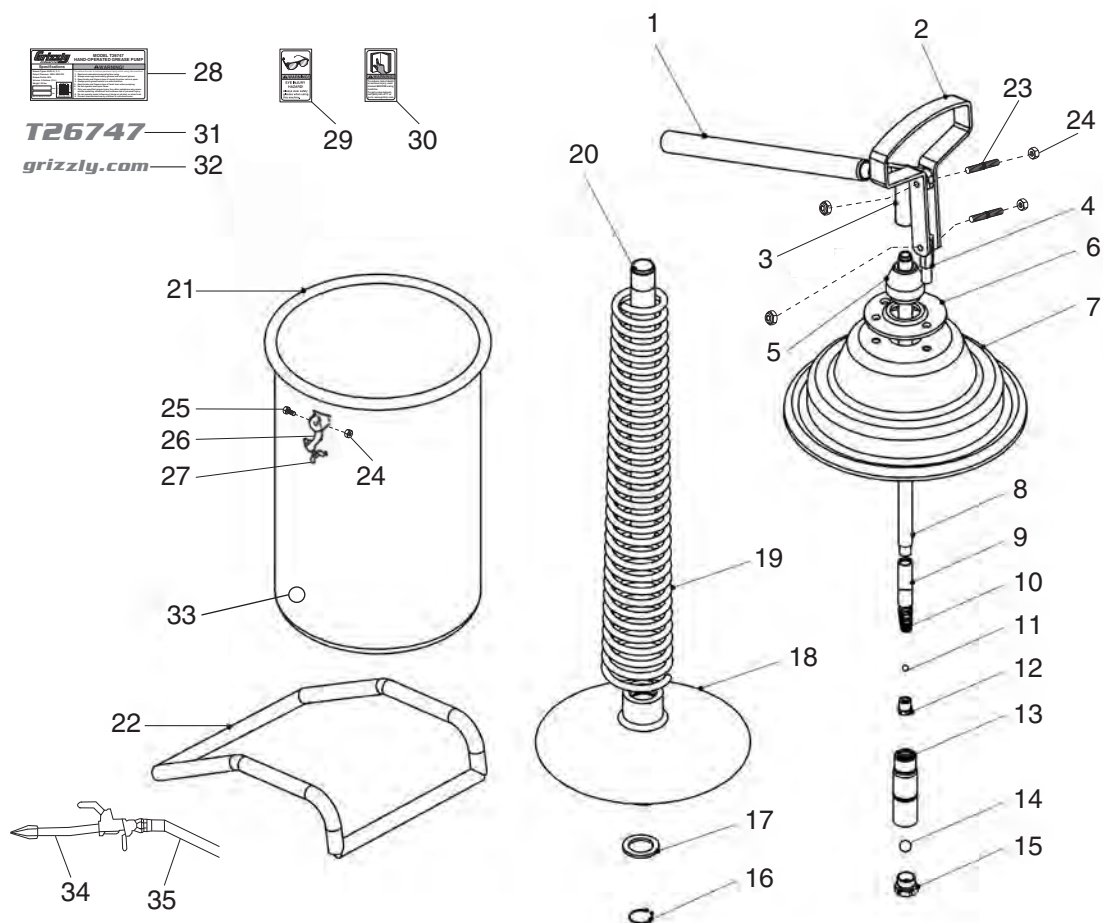

Parts

REF	PART #	DESCRIPTION
1	PT26747001	LEVER
2	PT26747002	HANDLE
3	PT26747003	GREASE OUTLET M14
4	PT26747004	HANDLE PIN
5	PT26747005	SLEEVE
6	PT26747006	TOP PLATE
7	PT26747007	DRUM LID
8	PT26747008	CONNECTING ROD
9	PT26747009	COUPLER
10	PT26747010	COMPRESSION SPRING
11	PT26747011	STEEL BALL 6MM
12	PT26747012	VALVE SEAT
13	PT26747013	PUMP BODY
14	PT26747014	STEEL BALL 12MM
15	PT26747015	PUMP BODY SEAT
16	PT26747016	EXT RETAINING RING 24MM

REF	PART #	DESCRIPTION
17	PT26747017	DOCK WASHER 24MM
18	PT26747018	FOLLOWER PLATE
19	PT26747019	COMPRESSION SPRING
20	PT26747020	COLUMN
21	PT26747021	DRUM
22	PT26747022	BASE
23	PT26747023	STUD-DE M6-1 X 32
24	PT26747024	LOCK NUT M6-1
25	PT26747025	HEX BOLT M6-1 X 15
26	PT26747026	WING BOLT M8-1.25 X 40
27	PT26747027	LATCH
28	PT26747028	MACHINE ID LABEL
29	PT26747029	GRIZZLY.COM LABEL
30	PT26747030	GRIZZLY GREEN TOUCH-UP PAINT
34	PT26747034	GREASE GUN
35	PT26747035	HIGH PRESSURE HOSE 7500-PSI